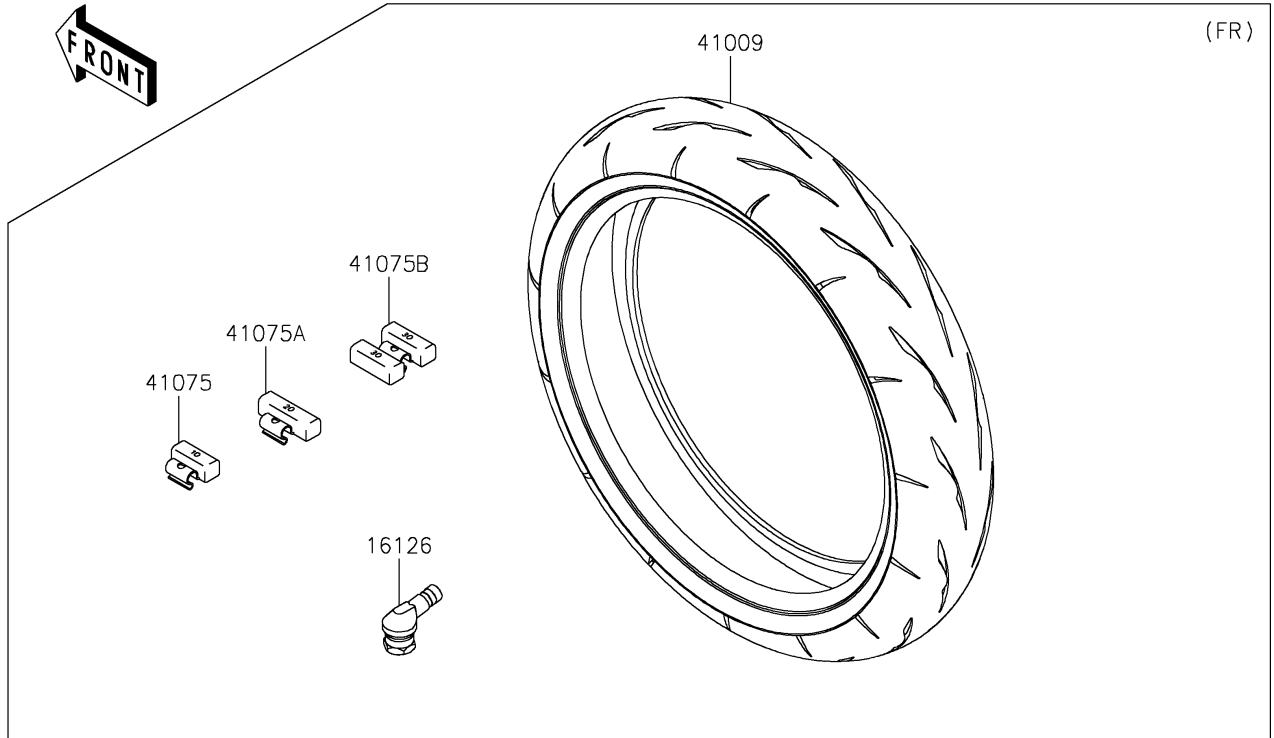

2024 Ninja H2 PARTS DIAGRAM

Tires

F2210

2024 Ninja H2 PARTS LIST

Tires

ITEM NAME	PART NUMBER	QUANTITY
VALVE (Ref # 16126)	16126-0735	2
TIRE,FR,120/70ZR17(58W),RS11F (Ref # 41009)	41009-0811	1
TIRE,RR,200/55ZR17(78W),RS11R (Ref # 41009A)	41009-0812	1
BALANCER-WHEEL,10G,SILVER (Ref # 41075)	41075-0007	AR
BALANCER-WHEEL,20G,SILVER (Ref # 41075A)	41075-0008	AR
BALANCER-WHEEL,30G,SILVER (Ref # 41075B)	41075-0017	AR