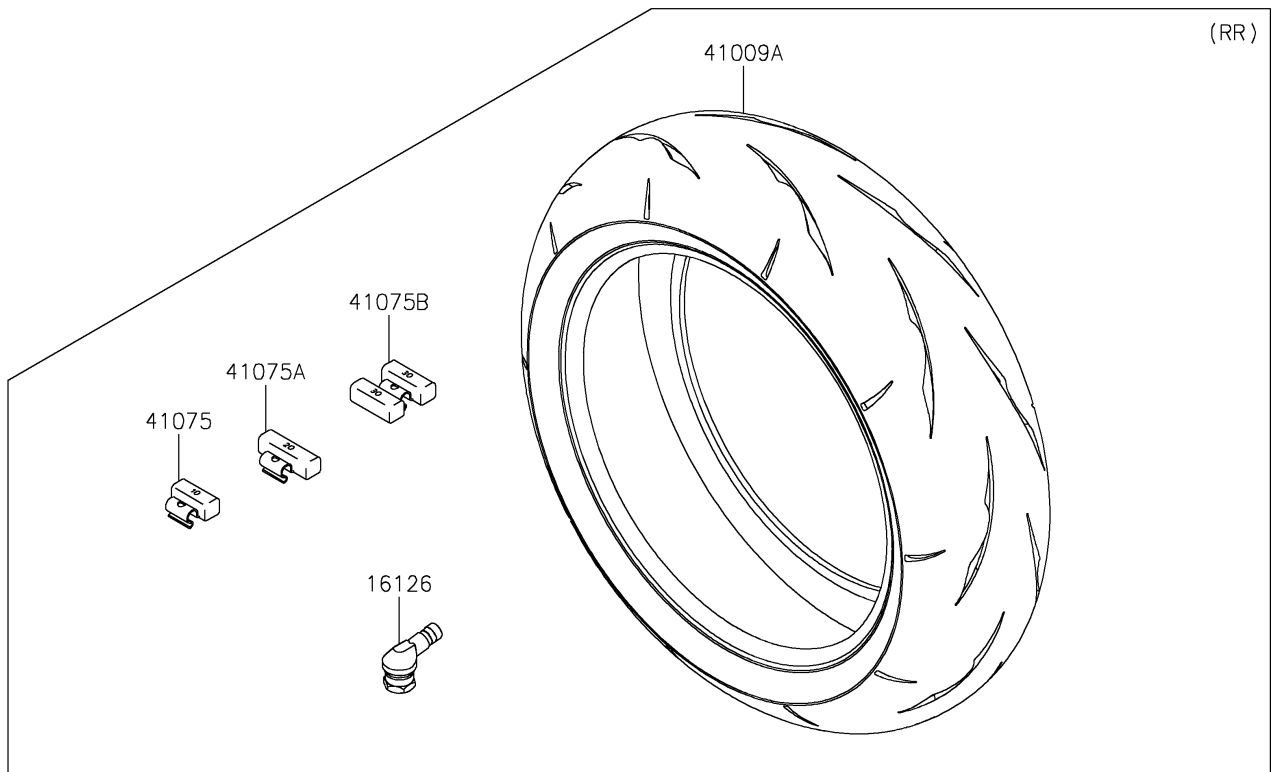

2024 Ninja H2 PARTS DIAGRAM

Tires

F2210

2024 Ninja H2 PARTS LIST

Tires

ITEM NAME	PART NUMBER	QUANTITY
VALVE (Ref # 16126)	16126-0735	2
TIRE,FR,120/70ZR17(58W),RS11F (Ref # 41009)	41009-0811	1
TIRE,RR,200/55ZR17(78W),RS11R (Ref # 41009A)	41009-0812	1
BALANCER-WHEEL,10G,SILVER (Ref # 41075)	41075-0007	AR
BALANCER-WHEEL,20G,SILVER (Ref # 41075A)	41075-0008	AR
BALANCER-WHEEL,30G,SILVER (Ref # 41075B)	41075-0017	AR