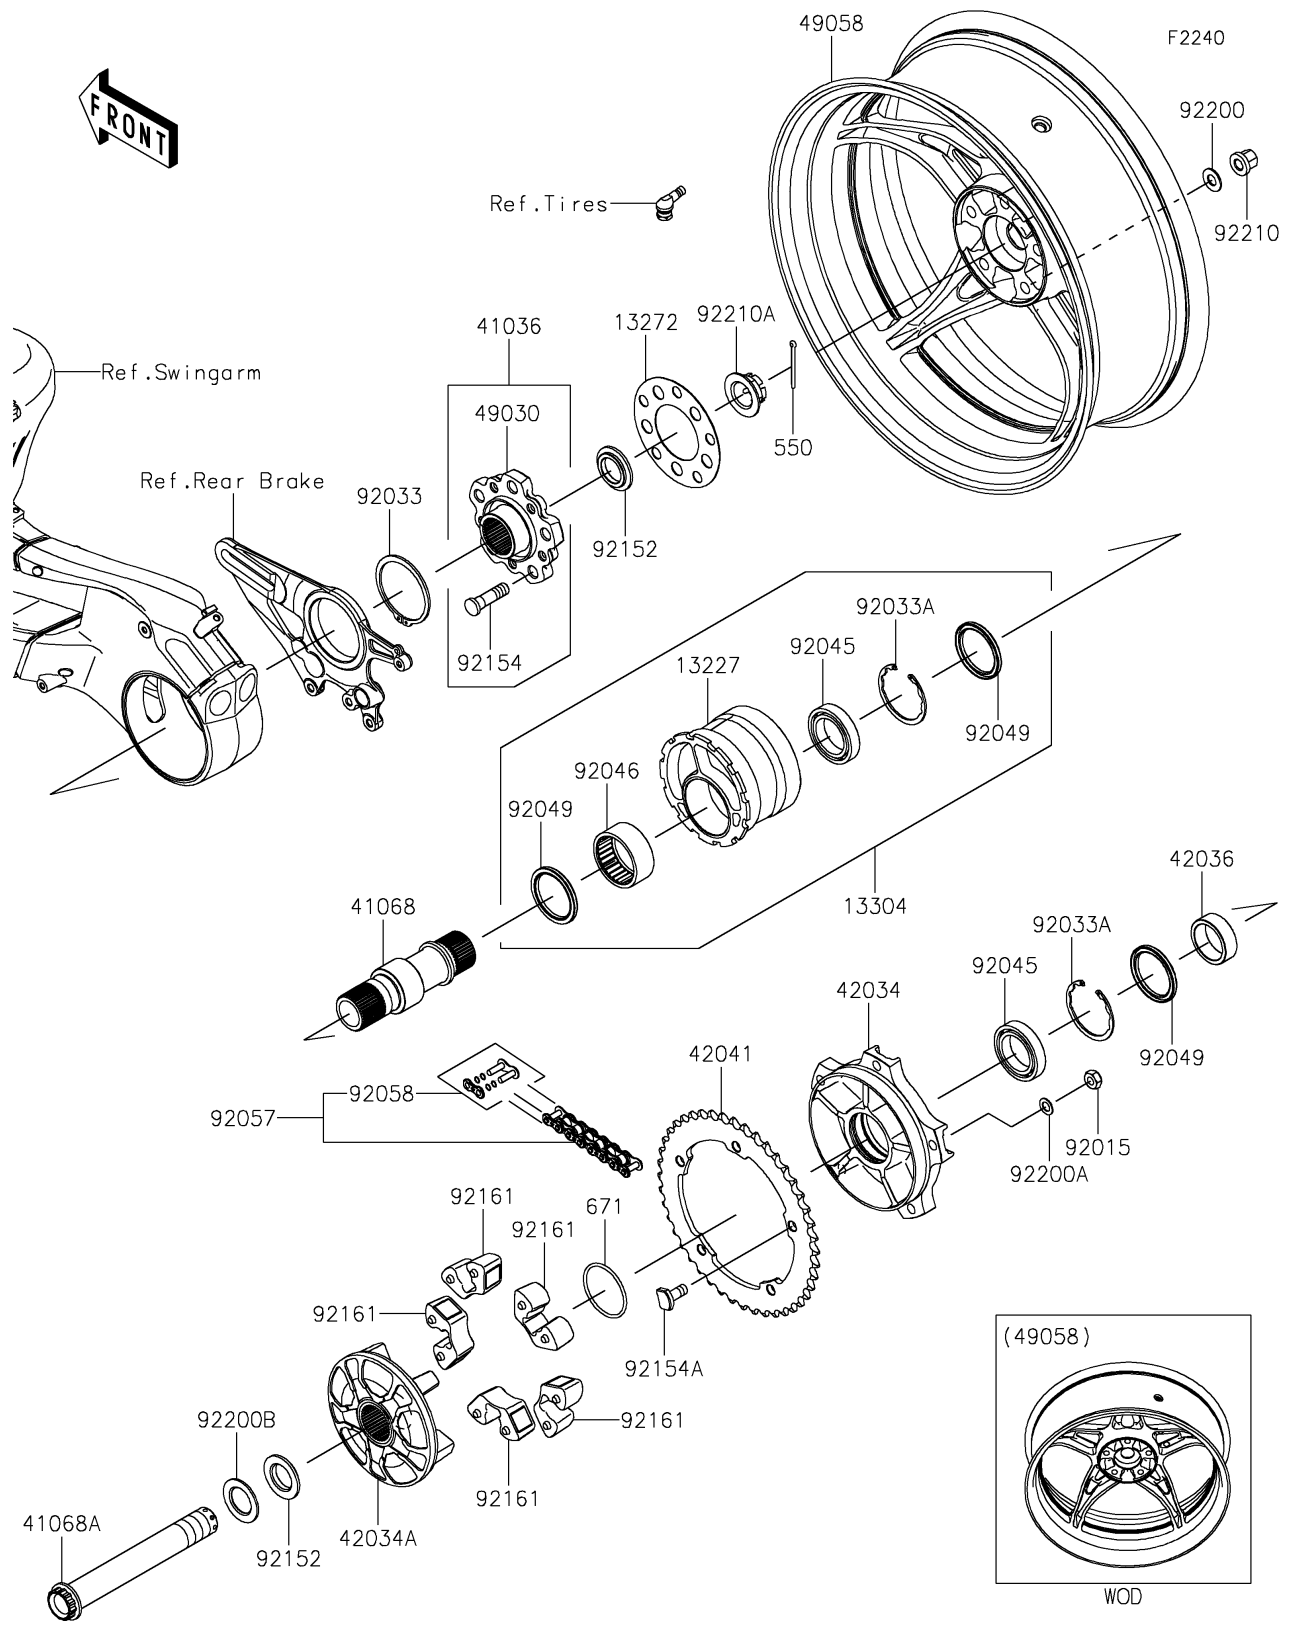

2024 Ninja H2 PARTS DIAGRAM

Rear Wheel/Chain

2024 Ninja H2 PARTS LIST

Rear Wheel/Chain

ITEM NAME	PART NUMBER	QUANTITY
HOUSING,RR (Ref # 13227)	13227-0034	1
PLATE (Ref # 13272)	13272-1861	1
HOUSING-ASSY,RR (Ref # 13304)	13304-5002	1
HUB-ASSY,RR (Ref # 41036)	41036-0679	1
AXLE,RR (Ref # 41068)	41068-0637	1
AXLE,28X202.6 (Ref # 41068A)	41068-0649	1
COUPLING,F.W.M.GRAY (Ref # 42034)	42034-0744-46T	1
COUPLING,INSERT,F.W.M.GRAY (Ref # 42034A)	42034-0752-53D	1
SLEEVE,40X50X16.4 (Ref # 42036)	42036-0779	1
SPROCKET-HUB,44T (Ref # 42041)	42041-0152	1
HUB,RR (Ref # 49030)	49030-0567	1
WHEEL,RR,F.BLACK (Ref # 49058)	49058-0670-51H	1
NUT,LOCK,10MM,BLACK (Ref # 92015)	92015-1189	5
RING-SNAP (Ref # 92033)	92033-0760	1
RING-SNAP,62MM (Ref # 92033A)	92033-1044	2
BEARING-BALL,40X60X12 (Ref # 92045)	92045-0802	2
BEARING-NEEDLE,50X62X25 (Ref # 92046)	92046-0617	1
SEAL-OIL,50X62X5 (Ref # 92049)	92049-0872	3
CHAIN,DRIVE,EK525RMXZ/3DX118L (Ref # 92057)	92057-0644	1
JOINT-CHAIN (Ref # 92058)	92058-0036	1
COLLAR,28X48X7.2 (Ref # 92152)	92152-2504	2
BOLT,HUB,12X45 (Ref # 92154)	92154-1546	5
BOLT,SPROCKET,10X24.3 (Ref # 92154A)	92154-2300	5
DAMPER,SHOCK,RR HUB (Ref # 92161)	92161-1286	5
WASHER,12.1X25X1.6 (Ref # 92200)	92200-0455	5
WASHER,10.2X18X1 (Ref # 92200A)	92200-1770	5
WASHER,28.5X48X2.3 (Ref # 92200B)	92200-2277	1
NUT,12MM (Ref # 92210)	92210-0931	5
NUT,28MM (Ref # 92210A)	92210-1654	1

2024 Ninja H2 PARTS LIST

Rear Wheel/Chain

ITEM NAME	PART NUMBER	QUANTITY
PIN-COTTER,4.0X45 (Ref # 550)	550AA4045	1
O RING,55MM (Ref # 671)	671B2555	1