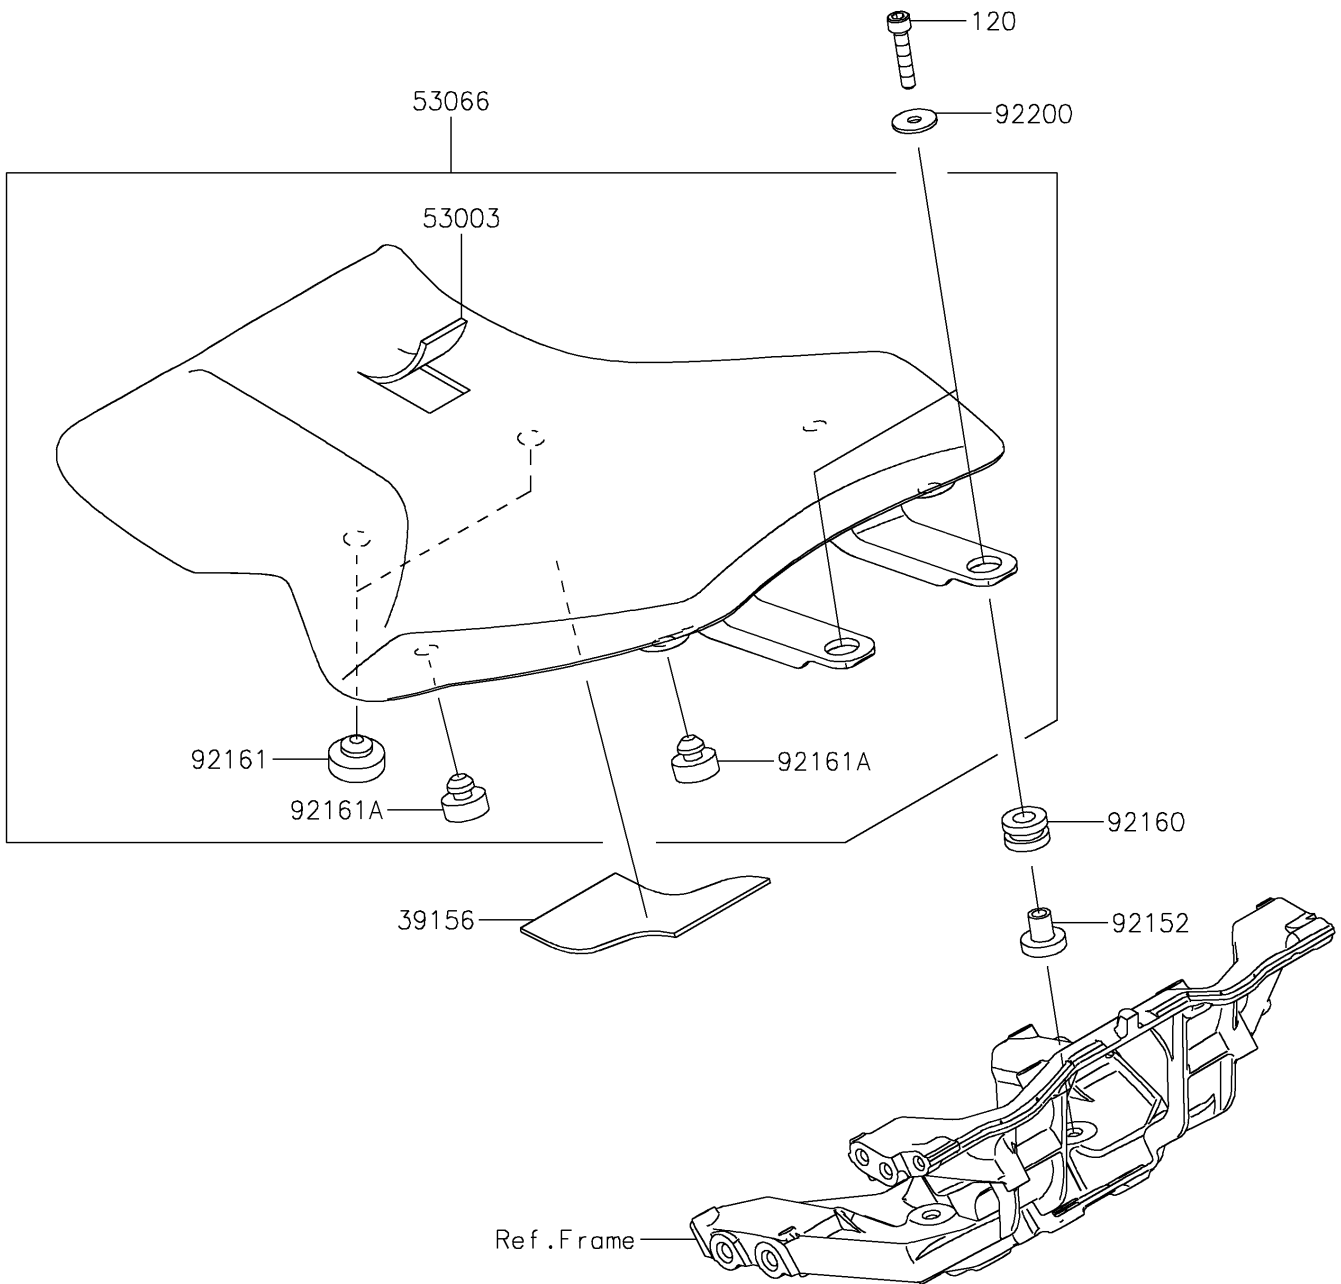

2024 Ninja H2 PARTS DIAGRAM

Seat

F2510

2024 Ninja H2 PARTS LIST

Seat

ITEM NAME	PART NUMBER	QUANTITY
PAD,RR FRM (Ref # 39156)	39156-1778	1
LEATHER,BLACK (Ref # 53003)	53003-0404-MA	1
SEAT-ASSY,BLACK (Ref # 53066)	53066-0462-MA	1
COLLAR,6.5X20X16.8 (Ref # 92152)	92152-2119	2
DAMPER,10X20X12 (Ref # 92160)	92160-1167	2
DAMPER,SEAT,10X25X8 (Ref # 92161)	92161-0095	2
DAMPER,8X20X8 (Ref # 92161A)	92161-0223	4
WASHER,6X20X1.6 (Ref # 92200)	92200-0212	2
BOLT-SOCKET,6X30 (Ref # 120)	120CA0630	2