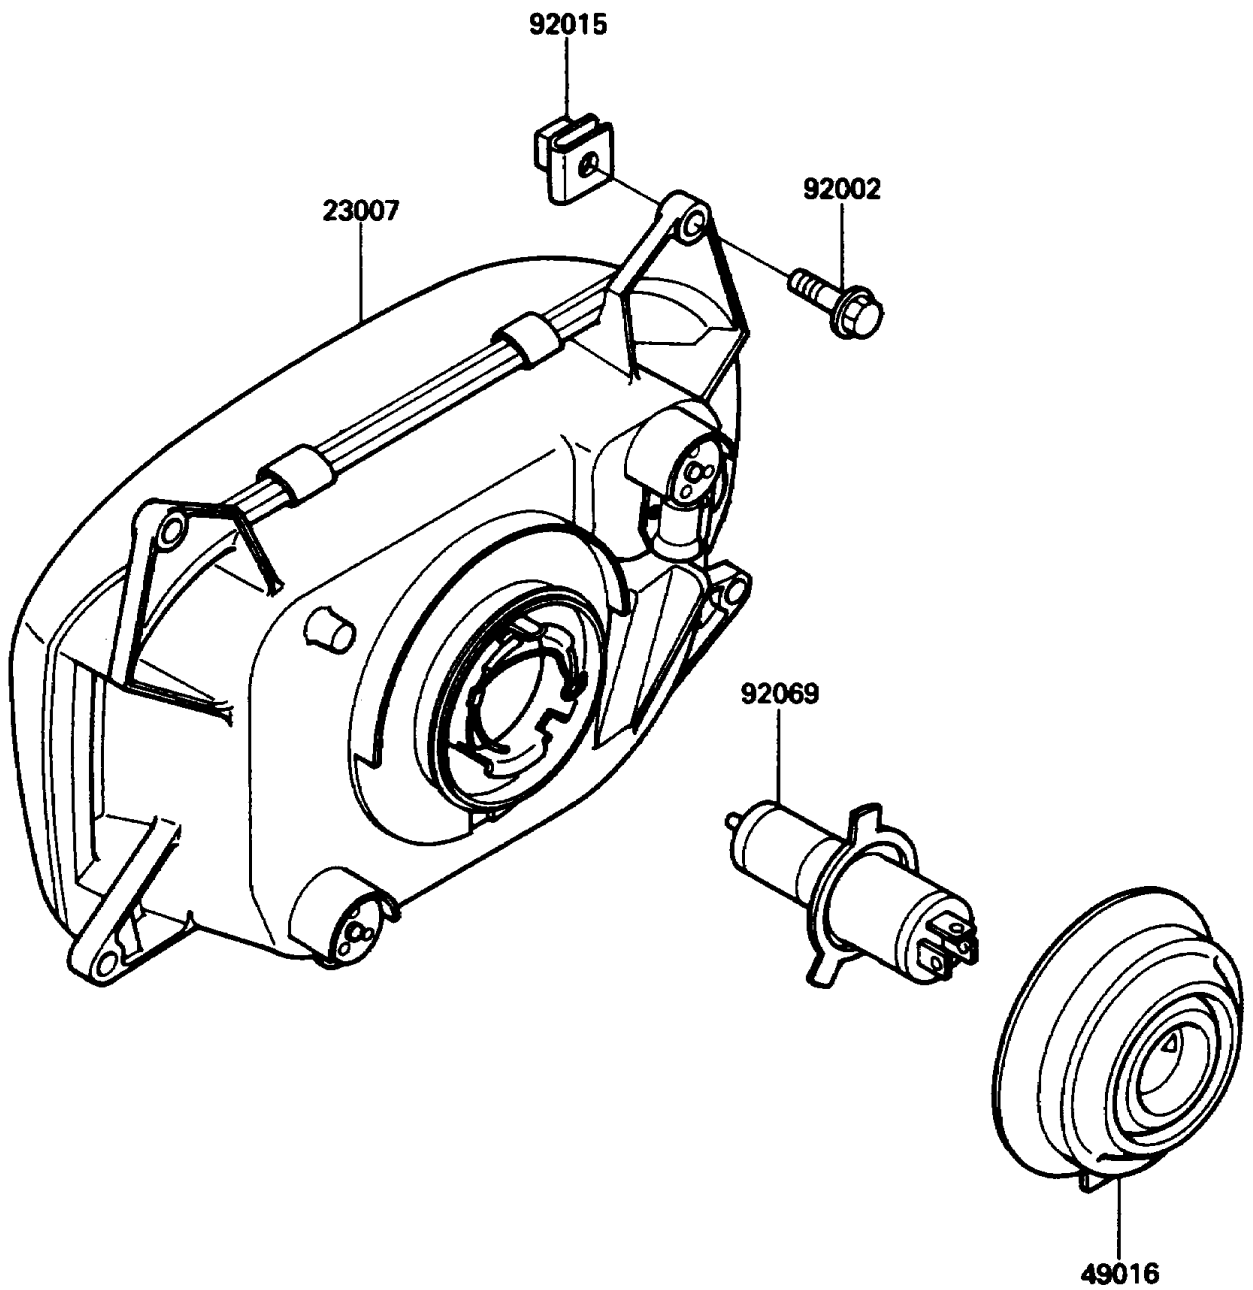

1988 NINJA[®] ZX-10 PARTS DIAGRAM

Headlight(s)

F2710-0298

1988 NINJA® ZX-10 PARTS LIST

Headlight(s)

ITEM NAME	PART NUMBER	QUANTITY
-----------	-------------	----------