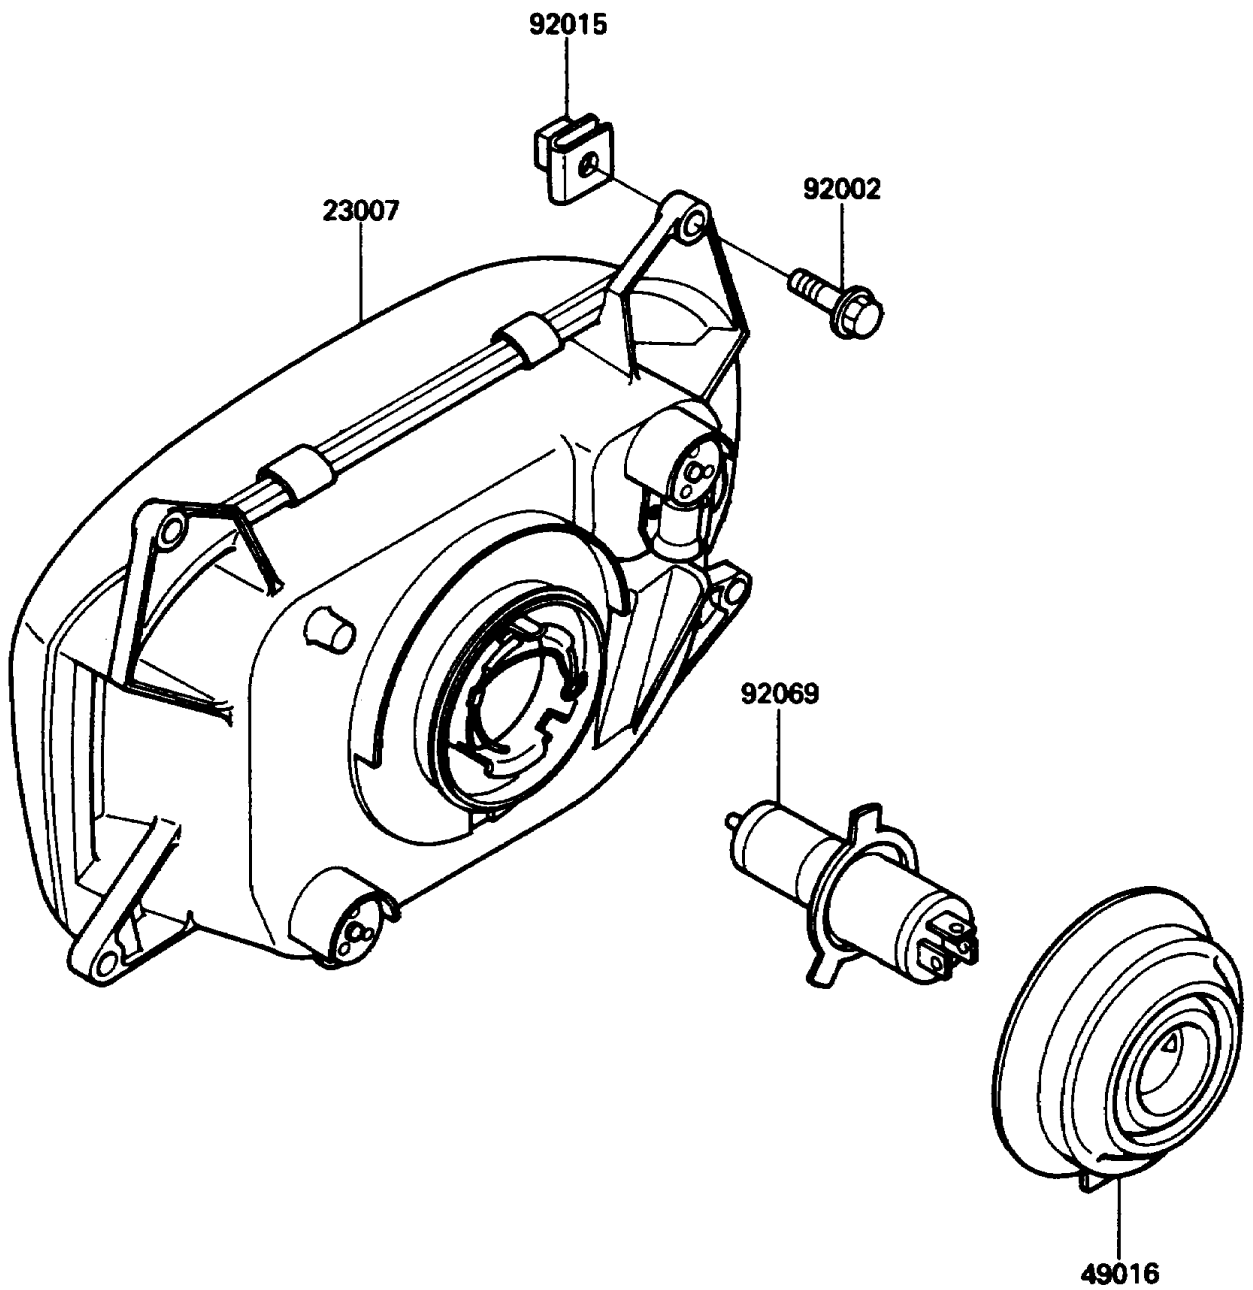

1988 NINJA® ZX-10 PARTS DIAGRAM

Headlight(s)

F2710-0298

1988 NINJA® ZX-10 PARTS LIST

Headlight(s)

ITEM NAME	PART NUMBER	QUANTITY
LENS-COMP,HEAD LAMP (Ref # 23007)	23007-1132	1
COVER-SEAL,HEAD LAMP (Ref # 49016)	49016-1108	1
BOLT,6X25 (Ref # 92002)	92002-1135	4
NUT,6MM (Ref # 92015)	92015-1094	4
BULB,12V 60/55W,H4 (Ref # 92069)	92069-1002	1