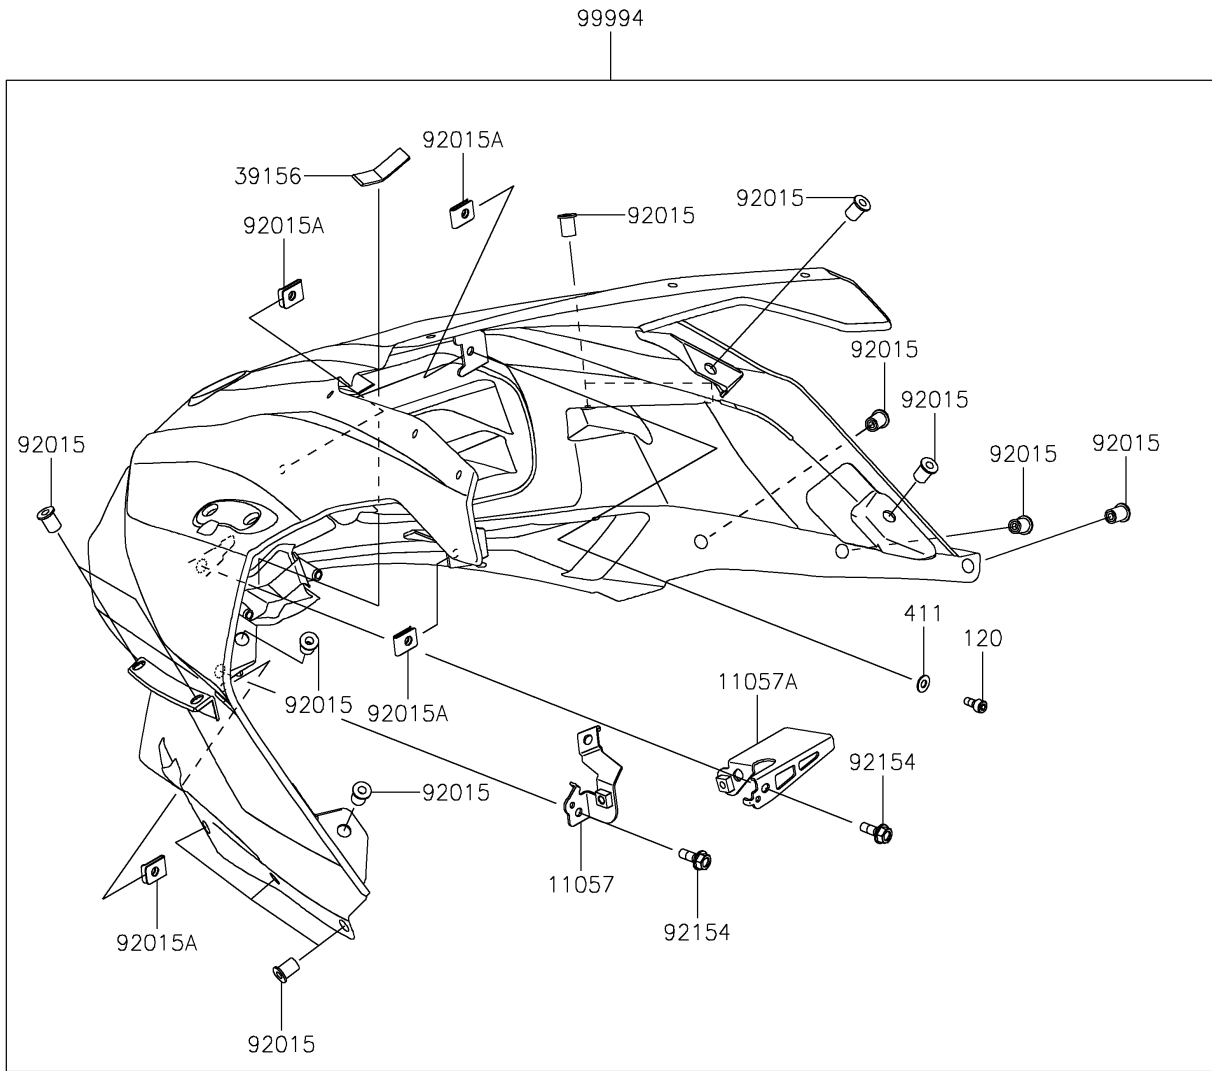

2024 Ninja H2 PARTS DIAGRAM

Accessory(Carbon Cowling Kit)

F2910B

WD

2024 Ninja H2 PARTS LIST

Accessory(Carbon Cowling Kit)

ITEM NAME	PART NUMBER	QUANTITY
BRACKET (Ref # 11057)	11057-0765	1
BRACKET,HEAD LAMP HARNESS (Ref # 11057A)	11057-0777	1
PAD,10X50X2 (Ref # 39156)	39156-1924	1
NUT,WELL,5MM (Ref # 92015)	92015-1757	14
NUT,5MM (Ref # 92015A)	92015-1996	4
BOLT,FLANGED,6X16 (Ref # 92154)	92154-0899	2
CARBON COWLING KIT (Ref # 99994)	99994-1006	1
BOLT-SOCKET,5X16 (Ref # 120)	120CA0516	4
WASHER-PLAIN,5MM (Ref # 411)	411AA0500	4