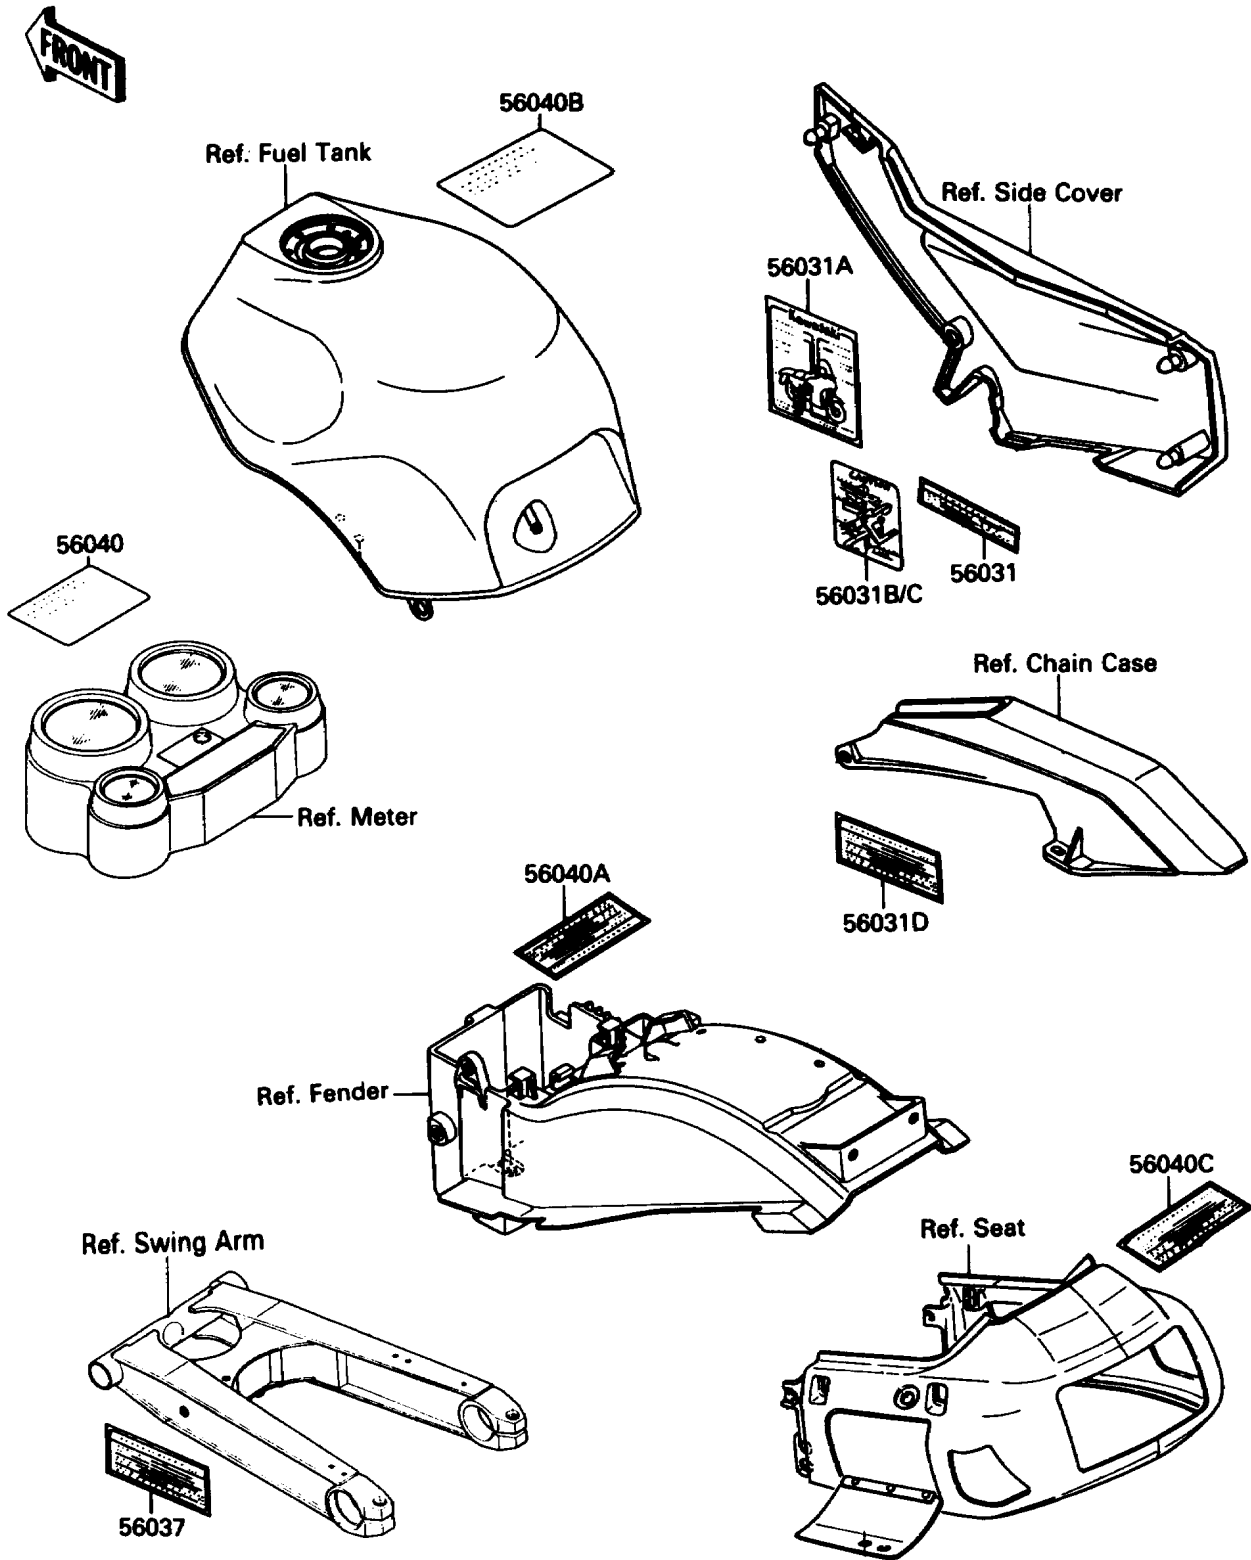

# 1988 NINJA® ZX-10 PARTS DIAGRAM

Labels

F2860-0617

# 1988 NINJA® ZX-10 PARTS LIST

## Labels

ITEM NAME	PART NUMBER	QUANTITY
LABEL-MANUAL,OIL & OIL FILTER (Ref # 56031)	56031-1428	1
LABEL-MANUAL,DAILY SAFETY (Ref # 56031A)	56031-1515	1
LABEL-MANUAL,CHAIN (Ref # 56031D)	56031-1598	1
LABEL-SPECIFICATION,TIRE&LOAD (Ref # 56037)	56037-1417	1
LABEL-WARNING,AIR INTAKE (Ref # 56040A)	56040-1014	1
LABEL-WARNING,TAIL GRIP BOLT (Ref # 56040C)	56040-1252	1
LABEL-MANUAL,BATTERY VENT (Ref # 56031B)	56031-1595	1
LABEL-MANUAL,BATTERY VENT (Ref # 56031C)	56031-1596	1
LABEL-WARNING,BREAK IN CAUTION (Ref # 56040)	56040-1007	1
LABEL-WARNING,EVAPO (Ref # 56040B)	56040-1121	1