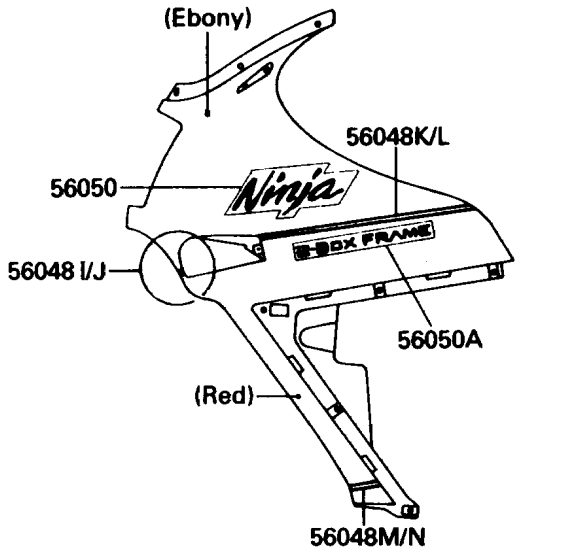

1988 NINJA® ZX-10 PARTS DIAGRAM

Decals(Ebony/Red)(ZX1000-B1)

F2861-0028

1988 NINJA® ZX-10 PARTS LIST

Decals(Ebony/Red)(ZX1000-B1)

ITEM NAME	PART NUMBER	QUANTITY
EMBLEM,FUEL TANK,KAWASAKI (Ref # 56014)	56014-1215	2
MARK,KAWASAKI (Ref # 56018)	56018-1675	1
PATTERN,FUEL TANK (Ref # 56048)	56048-1116	1
PATTERN,SIDE COVER,LH (Ref # 56048A)	56048-1117	1
PATTERN,SIDE COVER,RH (Ref # 56048B)	56048-1118	1
PATTERN,SEAT COVER,FR,FR,LH (Ref # 56048C)	56048-1119	1
PATTERN,TOOL BOX COVER,LH (Ref # 56048D)	56048-1120	1
PATTERN,SEAT COVER,FR,RR,LH (Ref # 56048E)	56048-1121	1
PATTERN,SEAT COVER,FR,RH (Ref # 56048F)	56048-1122	1
PATTERN,SEAT COVER,RR,LH (Ref # 56048G)	56048-1123	1
PATTERN,SEAT COVER,RR,RH (Ref # 56048H)	56048-1124	1
PATTERN,UPP COWLING,UPP,FR,LH (Ref # 56048I)	56048-1125	1
PATTERN,UPP COWLING,UPP,FR,RH (Ref # 56048J)	56048-1126	1
PATTERN,UPP COWLING,UPP,RR,LH (Ref # 56048K)	56048-1127	1
PATTERN,UPP COWLING,UPP,RR,RH (Ref # 56048L)	56048-1128	1
PATTERN,UPP COWLING,LWR,LH (Ref # 56048M)	56048-1129	1
PATTERN,UPP COWLING,LWR,RH (Ref # 56048N)	56048-1130	1
PATTERN,CNT COWLING,FR,LH (Ref # 56048O)	56048-1131	1
PATTERN,CNT COWLING,FR,RH (Ref # 56048P)	56048-1132	1
PATTERN,CNT COWLING,RR,LH (Ref # 56048Q)	56048-1133	1
PATTERN,CNT COWLING,RR,RH (Ref # 56048R)	56048-1134	1
MARK,NINJA (Ref # 56050)	56050-1090	2
MARK,E-BOX FRAME (Ref # 56050A)	56050-1091	2
MARK,NINJA/ZX-10 (Ref # 56050B)	56050-1092	2
MARK,TWIN CAM 16-VALVE (Ref # 56050C)	56050-1093	2
MARK,ENGINE COVER,LH (Ref # 56050D)	56050-1094	1
MARK,ENGINE COVER,RH (Ref # 56050E)	56050-1095	1