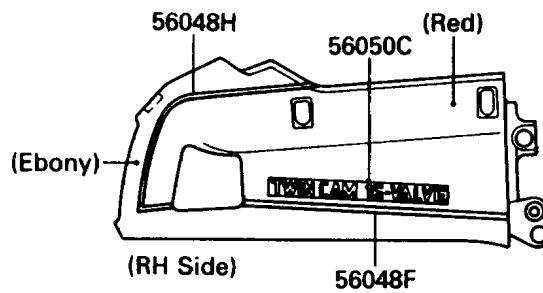

1988 NINJA® ZX-10 PARTS DIAGRAM

Decals(Ebony/Red)(ZX1000-B1)

F2861-0028

1988 NINJA® ZX-10 PARTS LIST

Decals(Ebony/Red)(ZX1000-B1)

ITEM NAME	PART NUMBER	QUANTITY
EMBLEM,FUEL TANK,KAWASAKI (Ref # 56014)	56014-1215	2
MARK,KAWASAKI (Ref # 56018)	56018-1675	1
PATTERN,FUEL TANK (Ref # 56048)	56048-1116	1
PATTERN,SIDE COVER,LH (Ref # 56048A)	56048-1117	1
PATTERN,SIDE COVER,RH (Ref # 56048B)	56048-1118	1
PATTERN,SEAT COVER,FR,FR,LH (Ref # 56048C)	56048-1119	1
PATTERN,TOOL BOX COVER,LH (Ref # 56048D)	56048-1120	1
PATTERN,SEAT COVER,FR,RR,LH (Ref # 56048E)	56048-1121	1
PATTERN,SEAT COVER,FR,RH (Ref # 56048F)	56048-1122	1
PATTERN,SEAT COVER,RR,LH (Ref # 56048G)	56048-1123	1
PATTERN,SEAT COVER,RR,RH (Ref # 56048H)	56048-1124	1
PATTERN,UPP COWLING,UPP,FR,LH (Ref # 56048I)	56048-1125	1
PATTERN,UPP COWLING,UPP,FR,RH (Ref # 56048J)	56048-1126	1
PATTERN,UPP COWLING,UPP,RR,LH (Ref # 56048K)	56048-1127	1
PATTERN,UPP COWLING,UPP,RR,RH (Ref # 56048L)	56048-1128	1
PATTERN,UPP COWLING,LWR,LH (Ref # 56048M)	56048-1129	1
PATTERN,UPP COWLING,LWR,RH (Ref # 56048N)	56048-1130	1
PATTERN,CNT COWLING,FR,LH (Ref # 56048O)	56048-1131	1
PATTERN,CNT COWLING,FR,RH (Ref # 56048P)	56048-1132	1
PATTERN,CNT COWLING,RR,LH (Ref # 56048Q)	56048-1133	1
PATTERN,CNT COWLING,RR,RH (Ref # 56048R)	56048-1134	1
MARK,NINJA (Ref # 56050)	56050-1090	2
MARK,E-BOX FRAME (Ref # 56050A)	56050-1091	2
MARK,NINJA/ZX-10 (Ref # 56050B)	56050-1092	2
MARK,TWIN CAM 16-VALVE (Ref # 56050C)	56050-1093	2
MARK,ENGINE COVER,LH (Ref # 56050D)	56050-1094	1
MARK,ENGINE COVER,RH (Ref # 56050E)	56050-1095	1