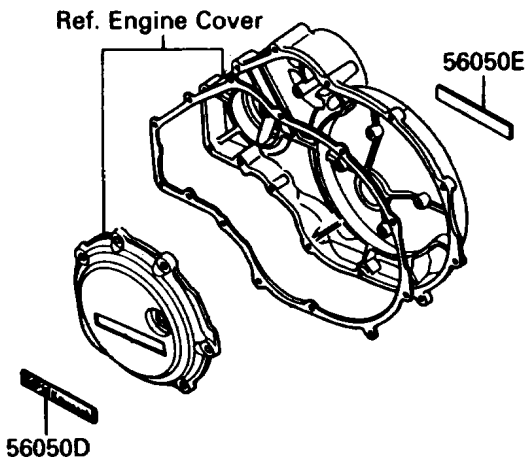

1988 NINJA® ZX-10 PARTS DIAGRAM

Decals(Ebony/Red)(ZX1000-B1)

F2861-0028

1988 NINJA® ZX-10 PARTS LIST

Decals(Ebony/Red)(ZX1000-B1)

ITEM NAME	PART NUMBER	QUANTITY
EMBLEM,FUEL TANK,KAWASAKI (Ref # 56014)	56014-1215	2
MARK,KAWASAKI (Ref # 56018)	56018-1675	1
PATTERN,FUEL TANK (Ref # 56048)	56048-1116	1
PATTERN,SIDE COVER,LH (Ref # 56048A)	56048-1117	1
PATTERN,SIDE COVER,RH (Ref # 56048B)	56048-1118	1
PATTERN,SEAT COVER,FR,FR,LH (Ref # 56048C)	56048-1119	1
PATTERN,TOOL BOX COVER,LH (Ref # 56048D)	56048-1120	1
PATTERN,SEAT COVER,FR,RR,LH (Ref # 56048E)	56048-1121	1
PATTERN,SEAT COVER,FR,RH (Ref # 56048F)	56048-1122	1
PATTERN,SEAT COVER,RR,LH (Ref # 56048G)	56048-1123	1
PATTERN,SEAT COVER,RR,RH (Ref # 56048H)	56048-1124	1
PATTERN,UPP COWLING,UPP,FR,LH (Ref # 56048I)	56048-1125	1
PATTERN,UPP COWLING,UPP,FR,RH (Ref # 56048J)	56048-1126	1
PATTERN,UPP COWLING,UPP,RR,LH (Ref # 56048K)	56048-1127	1
PATTERN,UPP COWLING,UPP,RR,RH (Ref # 56048L)	56048-1128	1
PATTERN,UPP COWLING,LWR,LH (Ref # 56048M)	56048-1129	1
PATTERN,UPP COWLING,LWR,RH (Ref # 56048N)	56048-1130	1
PATTERN,CNT COWLING,FR,LH (Ref # 56048O)	56048-1131	1
PATTERN,CNT COWLING,FR,RH (Ref # 56048P)	56048-1132	1
PATTERN,CNT COWLING,RR,LH (Ref # 56048Q)	56048-1133	1
PATTERN,CNT COWLING,RR,RH (Ref # 56048R)	56048-1134	1
MARK,NINJA (Ref # 56050)	56050-1090	2
MARK,E-BOX FRAME (Ref # 56050A)	56050-1091	2
MARK,NINJA/ZX-10 (Ref # 56050B)	56050-1092	2
MARK,TWIN CAM 16-VALVE (Ref # 56050C)	56050-1093	2
MARK,ENGINE COVER,LH (Ref # 56050D)	56050-1094	1
MARK,ENGINE COVER,RH (Ref # 56050E)	56050-1095	1