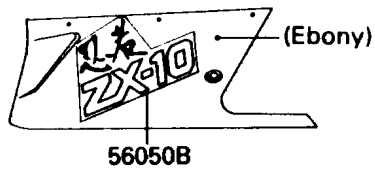

1988 NINJA® ZX-10 PARTS DIAGRAM

Decals(Ebony/Red)(ZX1000-B1)

F2861-0028

1988 NINJA® ZX-10 PARTS LIST

Decals(Ebony/Red)(ZX1000-B1)

ITEM NAME	PART NUMBER	QUANTITY
EMBLEM,FUEL TANK,KAWASAKI (Ref # 56014)	56014-1215	2
MARK,KAWASAKI (Ref # 56018)	56018-1675	1
PATTERN,FUEL TANK (Ref # 56048)	56048-1116	1
PATTERN,SIDE COVER,LH (Ref # 56048A)	56048-1117	1
PATTERN,SIDE COVER,RH (Ref # 56048B)	56048-1118	1
PATTERN,SEAT COVER,FR,FR,LH (Ref # 56048C)	56048-1119	1
PATTERN,TOOL BOX COVER,LH (Ref # 56048D)	56048-1120	1
PATTERN,SEAT COVER,FR,RR,LH (Ref # 56048E)	56048-1121	1
PATTERN,SEAT COVER,FR,RH (Ref # 56048F)	56048-1122	1
PATTERN,SEAT COVER,RR,LH (Ref # 56048G)	56048-1123	1
PATTERN,SEAT COVER,RR,RH (Ref # 56048H)	56048-1124	1
PATTERN,UPP COWLING,UPP,FR,LH (Ref # 56048I)	56048-1125	1
PATTERN,UPP COWLING,UPP,FR,RH (Ref # 56048J)	56048-1126	1
PATTERN,UPP COWLING,UPP,RR,LH (Ref # 56048K)	56048-1127	1
PATTERN,UPP COWLING,UPP,RR,RH (Ref # 56048L)	56048-1128	1
PATTERN,UPP COWLING,LWR,LH (Ref # 56048M)	56048-1129	1
PATTERN,UPP COWLING,LWR,RH (Ref # 56048N)	56048-1130	1
PATTERN,CNT COWLING,FR,LH (Ref # 56048O)	56048-1131	1
PATTERN,CNT COWLING,FR,RH (Ref # 56048P)	56048-1132	1
PATTERN,CNT COWLING,RR,LH (Ref # 56048Q)	56048-1133	1
PATTERN,CNT COWLING,RR,RH (Ref # 56048R)	56048-1134	1
MARK,NINJA (Ref # 56050)	56050-1090	2
MARK,E-BOX FRAME (Ref # 56050A)	56050-1091	2
MARK,NINJA/ZX-10 (Ref # 56050B)	56050-1092	2
MARK,TWIN CAM 16-VALVE (Ref # 56050C)	56050-1093	2
MARK,ENGINE COVER,LH (Ref # 56050D)	56050-1094	1
MARK,ENGINE COVER,RH (Ref # 56050E)	56050-1095	1