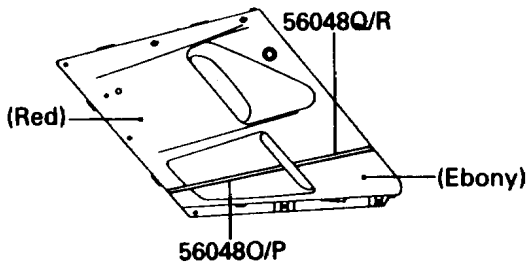

1988 NINJA® ZX-10 PARTS DIAGRAM

Decals(Ebony/Red)(ZX1000-B1)

F2861-0028

1988 NINJA® ZX-10 PARTS LIST

Decals(Ebony/Red)(ZX1000-B1)

ITEM NAME	PART NUMBER	QUANTITY
EMBLEM,FUEL TANK,KAWASAKI (Ref # 56014)	56014-1215	2
MARK,KAWASAKI (Ref # 56018)	56018-1675	1
PATTERN,FUEL TANK (Ref # 56048)	56048-1116	1
PATTERN,SIDE COVER,LH (Ref # 56048A)	56048-1117	1
PATTERN,SIDE COVER,RH (Ref # 56048B)	56048-1118	1
PATTERN,SEAT COVER,FR,FR,LH (Ref # 56048C)	56048-1119	1
PATTERN,TOOL BOX COVER,LH (Ref # 56048D)	56048-1120	1
PATTERN,SEAT COVER,FR,RR,LH (Ref # 56048E)	56048-1121	1
PATTERN,SEAT COVER,FR,RH (Ref # 56048F)	56048-1122	1
PATTERN,SEAT COVER,RR,LH (Ref # 56048G)	56048-1123	1
PATTERN,SEAT COVER,RR,RH (Ref # 56048H)	56048-1124	1
PATTERN,UPP COWLING,UPP,FR,LH (Ref # 56048I)	56048-1125	1
PATTERN,UPP COWLING,UPP,FR,RH (Ref # 56048J)	56048-1126	1
PATTERN,UPP COWLING,UPP,RR,LH (Ref # 56048K)	56048-1127	1
PATTERN,UPP COWLING,UPP,RR,RH (Ref # 56048L)	56048-1128	1
PATTERN,UPP COWLING,LWR,LH (Ref # 56048M)	56048-1129	1
PATTERN,UPP COWLING,LWR,RH (Ref # 56048N)	56048-1130	1
PATTERN,CNT COWLING,FR,LH (Ref # 56048O)	56048-1131	1
PATTERN,CNT COWLING,FR,RH (Ref # 56048P)	56048-1132	1
PATTERN,CNT COWLING,RR,LH (Ref # 56048Q)	56048-1133	1
PATTERN,CNT COWLING,RR,RH (Ref # 56048R)	56048-1134	1
MARK,NINJA (Ref # 56050)	56050-1090	2
MARK,E-BOX FRAME (Ref # 56050A)	56050-1091	2
MARK,NINJA/ZX-10 (Ref # 56050B)	56050-1092	2
MARK,TWIN CAM 16-VALVE (Ref # 56050C)	56050-1093	2
MARK,ENGINE COVER,LH (Ref # 56050D)	56050-1094	1
MARK,ENGINE COVER,RH (Ref # 56050E)	56050-1095	1