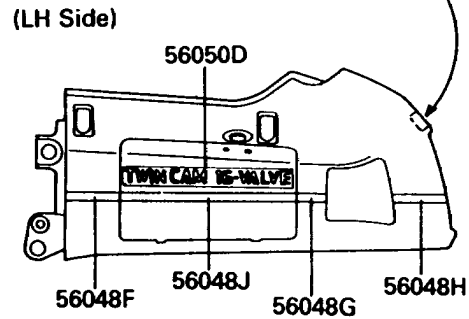

1988 NINJA® ZX-10 PARTS DIAGRAM

Decals(Ebony/Silver)(ZX1000-B1)

F2861-0029

1988 NINJA® ZX-10 PARTS LIST

Decals(Ebony/Silver)(ZX1000-B1)

ITEM NAME	PART NUMBER	QUANTITY
EMBLEM,FUEL TANK,KAWASAKI (Ref # 56014)	56014-1217	2
MARK,KAWASAKI (Ref # 56018)	56018-1675	1
PATTERN,FUEL TANK,TOP (Ref # 56048)	56048-1159	1
PATTERN,FUEL TANK,LWR (Ref # 56048A)	56048-1160	1
PATTERN,SIDE COVER,FR,LH (Ref # 56048B)	56048-1161	1
PATTERN,SIDE COVER,RR,LH (Ref # 56048C)	56048-1162	1
PATTERN,SIDE COVER,FR,RH (Ref # 56048D)	56048-1163	1
PATTERN,SIDE COVER,RR,RH (Ref # 56048E)	56048-1164	1
PATTERN,SEAT COVER,FR,LH (Ref # 56048F)	56048-1165	1
PATTERN,SEAT COVER,CNT,LH (Ref # 56048G)	56048-1166	1
PATTERN,SEAT COVER,RR,LH&RH (Ref # 56048H)	56048-1167	2
PATTERN,SEAT COVER,FR,RH (Ref # 56048I)	56048-1168	1
PATTERN,TOOL BOX COVER,LH (Ref # 56048J)	56048-1169	1
PATTERN,UPP COWLING,UPP,FR,LH (Ref # 56048K)	56048-1170	1
PATTERN,UPP COWLING,UPP,FR,RH (Ref # 56048L)	56048-1171	1
PATTERN,UPP COWLING,UPP,RR,LH (Ref # 56048M)	56048-1172	1
PATTERN,UPP COWLING,UPP,RR,RH (Ref # 56048N)	56048-1173	1
PATTERN,UPP COWLING,LWR,LH (Ref # 56048O)	56048-1174	1
PATTERN,UPP COWLING,LWR,RH (Ref # 56048P)	56048-1175	1
PATTERN,CNT COWLING,FR,LH (Ref # 56048Q)	56048-1176	1
PATTERN,CNT COWLING,RR,LH (Ref # 56048R)	56048-1177	1
PATTERN,CNT COWLING,FR,RH (Ref # 56048S)	56048-1178	1
PATTERN,CNT COWLING,RR,RH (Ref # 56048T)	56048-1179	1
MARK,NINJA (Ref # 56050)	56050-1090	2
MARK,ENGINE COVER,LH (Ref # 56050A)	56050-1094	1
MARK,ENGINE COVER,RH (Ref # 56050B)	56050-1095	1
MARK,E-BOX FRAME (Ref # 56050C)	56050-1110	2
MARK,TWIN CAM 16-VALVE (Ref # 56050D)	56050-1112	2
MARK,NINJA/ZX-10 (Ref # 56050E)	56050-1122	2