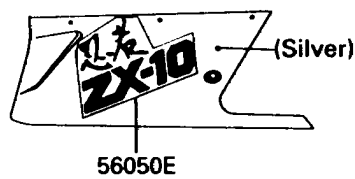

1988 NINJA® ZX-10 PARTS DIAGRAM

Decals(Ebony/Silver)(ZX1000-B1)

F2861-0029

1988 NINJA® ZX-10 PARTS LIST

Decals(Ebony/Silver)(ZX1000-B1)

ITEM NAME	PART NUMBER	QUANTITY
EMBLEM,FUEL TANK,KAWASAKI (Ref # 56014)	56014-1217	2
MARK,KAWASAKI (Ref # 56018)	56018-1675	1
PATTERN,FUEL TANK,TOP (Ref # 56048)	56048-1159	1
PATTERN,FUEL TANK,LWR (Ref # 56048A)	56048-1160	1
PATTERN,SIDE COVER,FR,LH (Ref # 56048B)	56048-1161	1
PATTERN,SIDE COVER,RR,LH (Ref # 56048C)	56048-1162	1
PATTERN,SIDE COVER,FR,RH (Ref # 56048D)	56048-1163	1
PATTERN,SIDE COVER,RR,RH (Ref # 56048E)	56048-1164	1
PATTERN,SEAT COVER,FR,LH (Ref # 56048F)	56048-1165	1
PATTERN,SEAT COVER,CNT,LH (Ref # 56048G)	56048-1166	1
PATTERN,SEAT COVER,RR,LH&RH (Ref # 56048H)	56048-1167	2
PATTERN,SEAT COVER,FR,RH (Ref # 56048I)	56048-1168	1
PATTERN,TOOL BOX COVER,LH (Ref # 56048J)	56048-1169	1
PATTERN,UPP COWLING,UPP,FR,LH (Ref # 56048K)	56048-1170	1
PATTERN,UPP COWLING,UPP,FR,RH (Ref # 56048L)	56048-1171	1
PATTERN,UPP COWLING,UPP,RR,LH (Ref # 56048M)	56048-1172	1
PATTERN,UPP COWLING,UPP,RR,RH (Ref # 56048N)	56048-1173	1
PATTERN,UPP COWLING,LWR,LH (Ref # 56048O)	56048-1174	1
PATTERN,UPP COWLING,LWR,RH (Ref # 56048P)	56048-1175	1
PATTERN,CNT COWLING,FR,LH (Ref # 56048Q)	56048-1176	1
PATTERN,CNT COWLING,RR,LH (Ref # 56048R)	56048-1177	1
PATTERN,CNT COWLING,FR,RH (Ref # 56048S)	56048-1178	1
PATTERN,CNT COWLING,RR,RH (Ref # 56048T)	56048-1179	1
MARK,NINJA (Ref # 56050)	56050-1090	2
MARK,ENGINE COVER,LH (Ref # 56050A)	56050-1094	1
MARK,ENGINE COVER,RH (Ref # 56050B)	56050-1095	1
MARK,E-BOX FRAME (Ref # 56050C)	56050-1110	2
MARK,TWIN CAM 16-VALVE (Ref # 56050D)	56050-1112	2
MARK,NINJA/ZX-10 (Ref # 56050E)	56050-1122	2