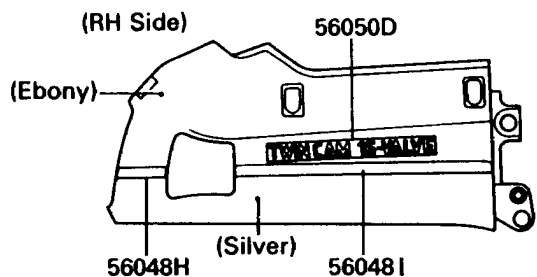

1988 NINJA® ZX-10 PARTS DIAGRAM

Decals(Ebony/Silver)(ZX1000-B1)

F2861-0029

1988 NINJA® ZX-10 PARTS LIST

Decals(Ebony/Silver)(ZX1000-B1)

ITEM NAME	PART NUMBER	QUANTITY
EMBLEM,FUEL TANK,KAWASAKI (Ref # 56014)	56014-1217	2
MARK,KAWASAKI (Ref # 56018)	56018-1675	1
PATTERN,FUEL TANK,TOP (Ref # 56048)	56048-1159	1
PATTERN,FUEL TANK,LWR (Ref # 56048A)	56048-1160	1
PATTERN,SIDE COVER,FR,LH (Ref # 56048B)	56048-1161	1
PATTERN,SIDE COVER,RR,LH (Ref # 56048C)	56048-1162	1
PATTERN,SIDE COVER,FR,RH (Ref # 56048D)	56048-1163	1
PATTERN,SIDE COVER,RR,RH (Ref # 56048E)	56048-1164	1
PATTERN,SEAT COVER,FR,LH (Ref # 56048F)	56048-1165	1
PATTERN,SEAT COVER,CNT,LH (Ref # 56048G)	56048-1166	1
PATTERN,SEAT COVER,RR,LH&RH (Ref # 56048H)	56048-1167	2
PATTERN,SEAT COVER,FR,RH (Ref # 56048I)	56048-1168	1
PATTERN,TOOL BOX COVER,LH (Ref # 56048J)	56048-1169	1
PATTERN,UPP COWLING,UPP,FR,LH (Ref # 56048K)	56048-1170	1
PATTERN,UPP COWLING,UPP,FR,RH (Ref # 56048L)	56048-1171	1
PATTERN,UPP COWLING,UPP,RR,LH (Ref # 56048M)	56048-1172	1
PATTERN,UPP COWLING,UPP,RR,RH (Ref # 56048N)	56048-1173	1
PATTERN,UPP COWLING,LWR,LH (Ref # 56048O)	56048-1174	1
PATTERN,UPP COWLING,LWR,RH (Ref # 56048P)	56048-1175	1
PATTERN,CNT COWLING,FR,LH (Ref # 56048Q)	56048-1176	1
PATTERN,CNT COWLING,RR,LH (Ref # 56048R)	56048-1177	1
PATTERN,CNT COWLING,FR,RH (Ref # 56048S)	56048-1178	1
PATTERN,CNT COWLING,RR,RH (Ref # 56048T)	56048-1179	1
MARK,NINJA (Ref # 56050)	56050-1090	2
MARK,ENGINE COVER,LH (Ref # 56050A)	56050-1094	1
MARK,ENGINE COVER,RH (Ref # 56050B)	56050-1095	1
MARK,E-BOX FRAME (Ref # 56050C)	56050-1110	2
MARK,TWIN CAM 16-VALVE (Ref # 56050D)	56050-1112	2
MARK,NINJA/ZX-10 (Ref # 56050E)	56050-1122	2