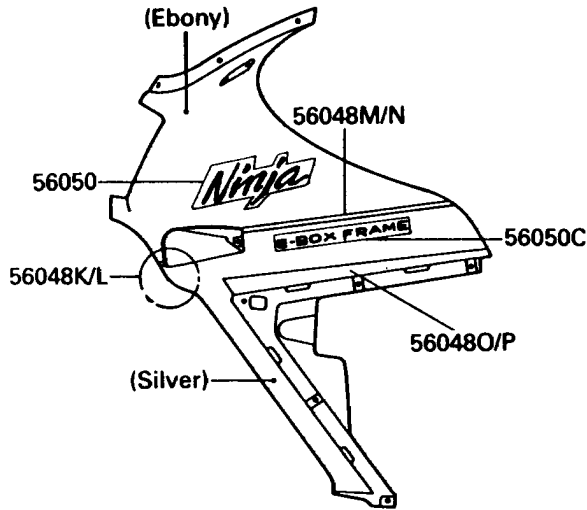

1988 NINJA® ZX-10 PARTS DIAGRAM

Decals(Ebony/Silver)(ZX1000-B1)

F2861-0029

1988 NINJA® ZX-10 PARTS LIST

Decals(Ebony/Silver)(ZX1000-B1)

ITEM NAME	PART NUMBER	QUANTITY
EMBLEM,FUEL TANK,KAWASAKI (Ref # 56014)	56014-1217	2
MARK,KAWASAKI (Ref # 56018)	56018-1675	1
PATTERN,FUEL TANK,TOP (Ref # 56048)	56048-1159	1
PATTERN,FUEL TANK,LWR (Ref # 56048A)	56048-1160	1
PATTERN,SIDE COVER,FR,LH (Ref # 56048B)	56048-1161	1
PATTERN,SIDE COVER,RR,LH (Ref # 56048C)	56048-1162	1
PATTERN,SIDE COVER,FR,RH (Ref # 56048D)	56048-1163	1
PATTERN,SIDE COVER,RR,RH (Ref # 56048E)	56048-1164	1
PATTERN,SEAT COVER,FR,LH (Ref # 56048F)	56048-1165	1
PATTERN,SEAT COVER,CNT,LH (Ref # 56048G)	56048-1166	1
PATTERN,SEAT COVER,RR,LH&RH (Ref # 56048H)	56048-1167	2
PATTERN,SEAT COVER,FR,RH (Ref # 56048I)	56048-1168	1
PATTERN,TOOL BOX COVER,LH (Ref # 56048J)	56048-1169	1
PATTERN,UPP COWLING,UPP,FR,LH (Ref # 56048K)	56048-1170	1
PATTERN,UPP COWLING,UPP,FR,RH (Ref # 56048L)	56048-1171	1
PATTERN,UPP COWLING,UPP,RR,LH (Ref # 56048M)	56048-1172	1
PATTERN,UPP COWLING,UPP,RR,RH (Ref # 56048N)	56048-1173	1
PATTERN,UPP COWLING,LWR,LH (Ref # 56048O)	56048-1174	1
PATTERN,UPP COWLING,LWR,RH (Ref # 56048P)	56048-1175	1
PATTERN,CNT COWLING,FR,LH (Ref # 56048Q)	56048-1176	1
PATTERN,CNT COWLING,RR,LH (Ref # 56048R)	56048-1177	1
PATTERN,CNT COWLING,FR,RH (Ref # 56048S)	56048-1178	1
PATTERN,CNT COWLING,RR,RH (Ref # 56048T)	56048-1179	1
MARK,NINJA (Ref # 56050)	56050-1090	2
MARK,ENGINE COVER,LH (Ref # 56050A)	56050-1094	1
MARK,ENGINE COVER,RH (Ref # 56050B)	56050-1095	1
MARK,E-BOX FRAME (Ref # 56050C)	56050-1110	2
MARK,TWIN CAM 16-VALVE (Ref # 56050D)	56050-1112	2
MARK,NINJA/ZX-10 (Ref # 56050E)	56050-1122	2