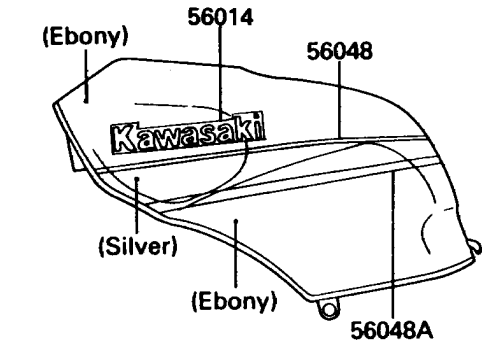

1988 NINJA® ZX-10 PARTS DIAGRAM

Decals(Ebony/Silver)(ZX1000-B1)

F2861-0029

1988 NINJA® ZX-10 PARTS LIST

Decals(Ebony/Silver)(ZX1000-B1)

ITEM NAME	PART NUMBER	QUANTITY
EMBLEM,FUEL TANK,KAWASAKI (Ref # 56014)	56014-1217	2
MARK,KAWASAKI (Ref # 56018)	56018-1675	1
PATTERN,FUEL TANK,TOP (Ref # 56048)	56048-1159	1
PATTERN,FUEL TANK,LWR (Ref # 56048A)	56048-1160	1
PATTERN,SIDE COVER,FR,LH (Ref # 56048B)	56048-1161	1
PATTERN,SIDE COVER,RR,LH (Ref # 56048C)	56048-1162	1
PATTERN,SIDE COVER,FR,RH (Ref # 56048D)	56048-1163	1
PATTERN,SIDE COVER,RR,RH (Ref # 56048E)	56048-1164	1
PATTERN,SEAT COVER,FR,LH (Ref # 56048F)	56048-1165	1
PATTERN,SEAT COVER,CNT,LH (Ref # 56048G)	56048-1166	1
PATTERN,SEAT COVER,RR,LH&RH (Ref # 56048H)	56048-1167	2
PATTERN,SEAT COVER,FR,RH (Ref # 56048I)	56048-1168	1
PATTERN,TOOL BOX COVER,LH (Ref # 56048J)	56048-1169	1
PATTERN,UPP COWLING,UPP,FR,LH (Ref # 56048K)	56048-1170	1
PATTERN,UPP COWLING,UPP,FR,RH (Ref # 56048L)	56048-1171	1
PATTERN,UPP COWLING,UPP,RR,LH (Ref # 56048M)	56048-1172	1
PATTERN,UPP COWLING,UPP,RR,RH (Ref # 56048N)	56048-1173	1
PATTERN,UPP COWLING,LWR,LH (Ref # 56048O)	56048-1174	1
PATTERN,UPP COWLING,LWR,RH (Ref # 56048P)	56048-1175	1
PATTERN,CNT COWLING,FR,LH (Ref # 56048Q)	56048-1176	1
PATTERN,CNT COWLING,RR,LH (Ref # 56048R)	56048-1177	1
PATTERN,CNT COWLING,FR,RH (Ref # 56048S)	56048-1178	1
PATTERN,CNT COWLING,RR,RH (Ref # 56048T)	56048-1179	1
MARK,NINJA (Ref # 56050)	56050-1090	2
MARK,ENGINE COVER,LH (Ref # 56050A)	56050-1094	1
MARK,ENGINE COVER,RH (Ref # 56050B)	56050-1095	1
MARK,E-BOX FRAME (Ref # 56050C)	56050-1110	2
MARK,TWIN CAM 16-VALVE (Ref # 56050D)	56050-1112	2
MARK,NINJA/ZX-10 (Ref # 56050E)	56050-1122	2