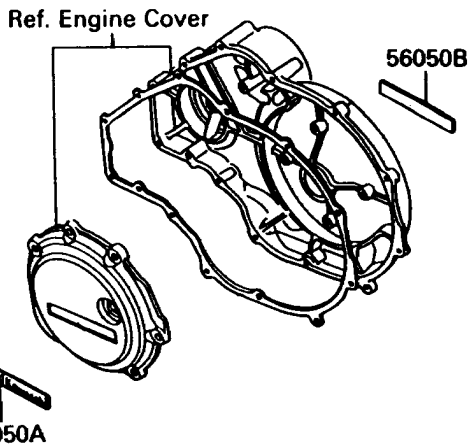

1988 NINJA® ZX-10 PARTS DIAGRAM

Decals(Ebony/Silver)(ZX1000-B1)

F2861-0029

1988 NINJA® ZX-10 PARTS LIST

Decals(Ebony/Silver)(ZX1000-B1)

ITEM NAME	PART NUMBER	QUANTITY
EMBLEM,FUEL TANK,KAWASAKI (Ref # 56014)	56014-1217	2
MARK,KAWASAKI (Ref # 56018)	56018-1675	1
PATTERN,FUEL TANK,TOP (Ref # 56048)	56048-1159	1
PATTERN,FUEL TANK,LWR (Ref # 56048A)	56048-1160	1
PATTERN,SIDE COVER,FR,LH (Ref # 56048B)	56048-1161	1
PATTERN,SIDE COVER,RR,LH (Ref # 56048C)	56048-1162	1
PATTERN,SIDE COVER,FR,RH (Ref # 56048D)	56048-1163	1
PATTERN,SIDE COVER,RR,RH (Ref # 56048E)	56048-1164	1
PATTERN,SEAT COVER,FR,LH (Ref # 56048F)	56048-1165	1
PATTERN,SEAT COVER,CNT,LH (Ref # 56048G)	56048-1166	1
PATTERN,SEAT COVER,RR,LH&RH (Ref # 56048H)	56048-1167	2
PATTERN,SEAT COVER,FR,RH (Ref # 56048I)	56048-1168	1
PATTERN,TOOL BOX COVER,LH (Ref # 56048J)	56048-1169	1
PATTERN,UPP COWLING,UPP,FR,LH (Ref # 56048K)	56048-1170	1
PATTERN,UPP COWLING,UPP,FR,RH (Ref # 56048L)	56048-1171	1
PATTERN,UPP COWLING,UPP,RR,LH (Ref # 56048M)	56048-1172	1
PATTERN,UPP COWLING,UPP,RR,RH (Ref # 56048N)	56048-1173	1
PATTERN,UPP COWLING,LWR,LH (Ref # 56048O)	56048-1174	1
PATTERN,UPP COWLING,LWR,RH (Ref # 56048P)	56048-1175	1
PATTERN,CNT COWLING,FR,LH (Ref # 56048Q)	56048-1176	1
PATTERN,CNT COWLING,RR,LH (Ref # 56048R)	56048-1177	1
PATTERN,CNT COWLING,FR,RH (Ref # 56048S)	56048-1178	1
PATTERN,CNT COWLING,RR,RH (Ref # 56048T)	56048-1179	1
MARK,NINJA (Ref # 56050)	56050-1090	2
MARK,ENGINE COVER,LH (Ref # 56050A)	56050-1094	1
MARK,ENGINE COVER,RH (Ref # 56050B)	56050-1095	1
MARK,E-BOX FRAME (Ref # 56050C)	56050-1110	2
MARK,TWIN CAM 16-VALVE (Ref # 56050D)	56050-1112	2
MARK,NINJA/ZX-10 (Ref # 56050E)	56050-1122	2