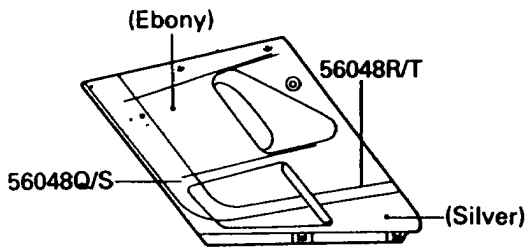

1988 NINJA® ZX-10 PARTS DIAGRAM

Decals(Ebony/Silver)(ZX1000-B1)

F2861-0029

1988 NINJA® ZX-10 PARTS LIST

Decals(Ebony/Silver)(ZX1000-B1)

ITEM NAME	PART NUMBER	QUANTITY
EMBLEM,FUEL TANK,KAWASAKI (Ref # 56014)	56014-1217	2
MARK,KAWASAKI (Ref # 56018)	56018-1675	1
PATTERN,FUEL TANK,TOP (Ref # 56048)	56048-1159	1
PATTERN,FUEL TANK,LWR (Ref # 56048A)	56048-1160	1
PATTERN,SIDE COVER,FR,LH (Ref # 56048B)	56048-1161	1
PATTERN,SIDE COVER,RR,LH (Ref # 56048C)	56048-1162	1
PATTERN,SIDE COVER,FR,RH (Ref # 56048D)	56048-1163	1
PATTERN,SIDE COVER,RR,RH (Ref # 56048E)	56048-1164	1
PATTERN,SEAT COVER,FR,LH (Ref # 56048F)	56048-1165	1
PATTERN,SEAT COVER,CNT,LH (Ref # 56048G)	56048-1166	1
PATTERN,SEAT COVER,RR,LH&RH (Ref # 56048H)	56048-1167	2
PATTERN,SEAT COVER,FR,RH (Ref # 56048I)	56048-1168	1
PATTERN,TOOL BOX COVER,LH (Ref # 56048J)	56048-1169	1
PATTERN,UPP COWLING,UPP,FR,LH (Ref # 56048K)	56048-1170	1
PATTERN,UPP COWLING,UPP,FR,RH (Ref # 56048L)	56048-1171	1
PATTERN,UPP COWLING,UPP,RR,LH (Ref # 56048M)	56048-1172	1
PATTERN,UPP COWLING,UPP,RR,RH (Ref # 56048N)	56048-1173	1
PATTERN,UPP COWLING,LWR,LH (Ref # 56048O)	56048-1174	1
PATTERN,UPP COWLING,LWR,RH (Ref # 56048P)	56048-1175	1
PATTERN,CNT COWLING,FR,LH (Ref # 56048Q)	56048-1176	1
PATTERN,CNT COWLING,RR,LH (Ref # 56048R)	56048-1177	1
PATTERN,CNT COWLING,FR,RH (Ref # 56048S)	56048-1178	1
PATTERN,CNT COWLING,RR,RH (Ref # 56048T)	56048-1179	1
MARK,NINJA (Ref # 56050)	56050-1090	2
MARK,ENGINE COVER,LH (Ref # 56050A)	56050-1094	1
MARK,ENGINE COVER,RH (Ref # 56050B)	56050-1095	1
MARK,E-BOX FRAME (Ref # 56050C)	56050-1110	2
MARK,TWIN CAM 16-VALVE (Ref # 56050D)	56050-1112	2
MARK,NINJA/ZX-10 (Ref # 56050E)	56050-1122	2