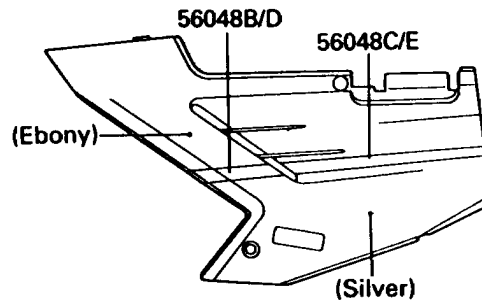

1988 NINJA® ZX-10 PARTS DIAGRAM

Decals(Ebony/Silver)(ZX1000-B1)

F2861-0029

1988 NINJA® ZX-10 PARTS LIST

Decals(Ebony/Silver)(ZX1000-B1)

ITEM NAME	PART NUMBER	QUANTITY
EMBLEM,FUEL TANK,KAWASAKI (Ref # 56014)	56014-1217	2
MARK,KAWASAKI (Ref # 56018)	56018-1675	1
PATTERN,FUEL TANK,TOP (Ref # 56048)	56048-1159	1
PATTERN,FUEL TANK,LWR (Ref # 56048A)	56048-1160	1
PATTERN,SIDE COVER,FR,LH (Ref # 56048B)	56048-1161	1
PATTERN,SIDE COVER,RR,LH (Ref # 56048C)	56048-1162	1
PATTERN,SIDE COVER,FR,RH (Ref # 56048D)	56048-1163	1
PATTERN,SIDE COVER,RR,RH (Ref # 56048E)	56048-1164	1
PATTERN,SEAT COVER,FR,LH (Ref # 56048F)	56048-1165	1
PATTERN,SEAT COVER,CNT,LH (Ref # 56048G)	56048-1166	1
PATTERN,SEAT COVER,RR,LH&RH (Ref # 56048H)	56048-1167	2
PATTERN,SEAT COVER,FR,RH (Ref # 56048I)	56048-1168	1
PATTERN,TOOL BOX COVER,LH (Ref # 56048J)	56048-1169	1
PATTERN,UPP COWLING,UPP,FR,LH (Ref # 56048K)	56048-1170	1
PATTERN,UPP COWLING,UPP,FR,RH (Ref # 56048L)	56048-1171	1
PATTERN,UPP COWLING,UPP,RR,LH (Ref # 56048M)	56048-1172	1
PATTERN,UPP COWLING,UPP,RR,RH (Ref # 56048N)	56048-1173	1
PATTERN,UPP COWLING,LWR,LH (Ref # 56048O)	56048-1174	1
PATTERN,UPP COWLING,LWR,RH (Ref # 56048P)	56048-1175	1
PATTERN,CNT COWLING,FR,LH (Ref # 56048Q)	56048-1176	1
PATTERN,CNT COWLING,RR,LH (Ref # 56048R)	56048-1177	1
PATTERN,CNT COWLING,FR,RH (Ref # 56048S)	56048-1178	1
PATTERN,CNT COWLING,RR,RH (Ref # 56048T)	56048-1179	1
MARK,NINJA (Ref # 56050)	56050-1090	2
MARK,ENGINE COVER,LH (Ref # 56050A)	56050-1094	1
MARK,ENGINE COVER,RH (Ref # 56050B)	56050-1095	1
MARK,E-BOX FRAME (Ref # 56050C)	56050-1110	2
MARK,TWIN CAM 16-VALVE (Ref # 56050D)	56050-1112	2
MARK,NINJA/ZX-10 (Ref # 56050E)	56050-1122	2