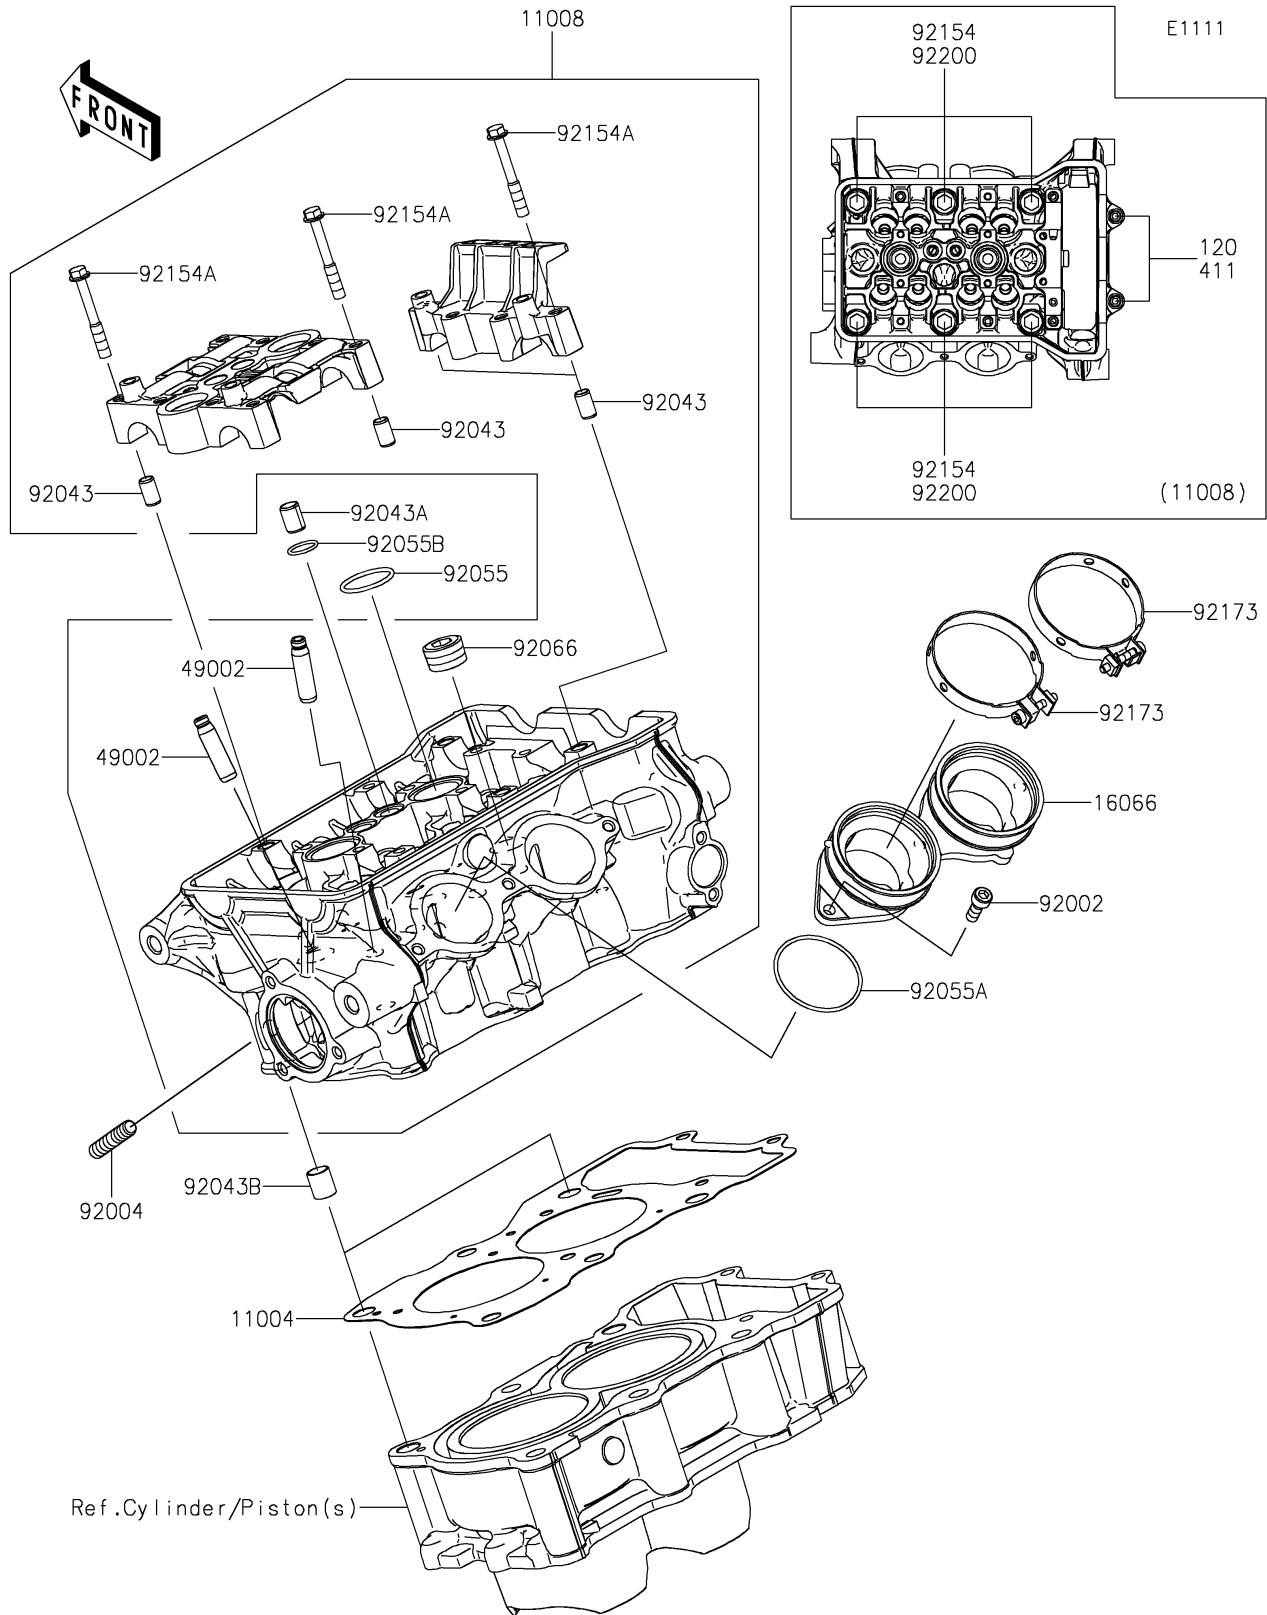

2024 NINJA® 7 HYBRID ABS PARTS DIAGRAM

Cylinder Head

2024 NINJA® 7 HYBRID ABS PARTS LIST

Cylinder Head

ITEM NAME	PART NUMBER	QUANTITY
GASKET-HEAD (Ref # 11004)	11004-0805	1
HEAD-COMP-CYLINDER (Ref # 11008)	11008-1497	1
HOLDER-THROTTLE BODY (Ref # 16066)	16066-0007	1
GUIDE-VALVE (Ref # 49002)	49002-0009	8
BOLT,6X16 (Ref # 92002)	92002-1143	3
STUD,8X25 (Ref # 92004)	92004-0731	4
PIN,6.2X8X14 (Ref # 92043)	92043-1263	4
PIN,8.2X10X14 (Ref # 92043A)	92043-1264	2
PIN,10.1X12X14 (Ref # 92043B)	92043-4009	2
RING-O,25.5X2 (Ref # 92055)	92055-0074	2
RING-O,44.5X1.9 (Ref # 92055A)	92055-0890	2
RING-O,13.5X1.5 (Ref # 92055B)	92055-0944	2
PLUG,PT1/2X12.5 (Ref # 92066)	92066-0002	3
BOLT,FLANGED,9X138 (Ref # 92154)	92154-2732	6
BOLT,FLANGED,6X45 (Ref # 92154A)	92154-3737	12
CLAMP,58MM (Ref # 92173)	92173-2669	2
WASHER,10.5X19X2.3 (Ref # 92200)	92200-0363	6
BOLT-SOCKET,6X90 (Ref # 120)	120CC0690	2
WASHER-PLAIN,6MM (Ref # 411)	411AA0600	2