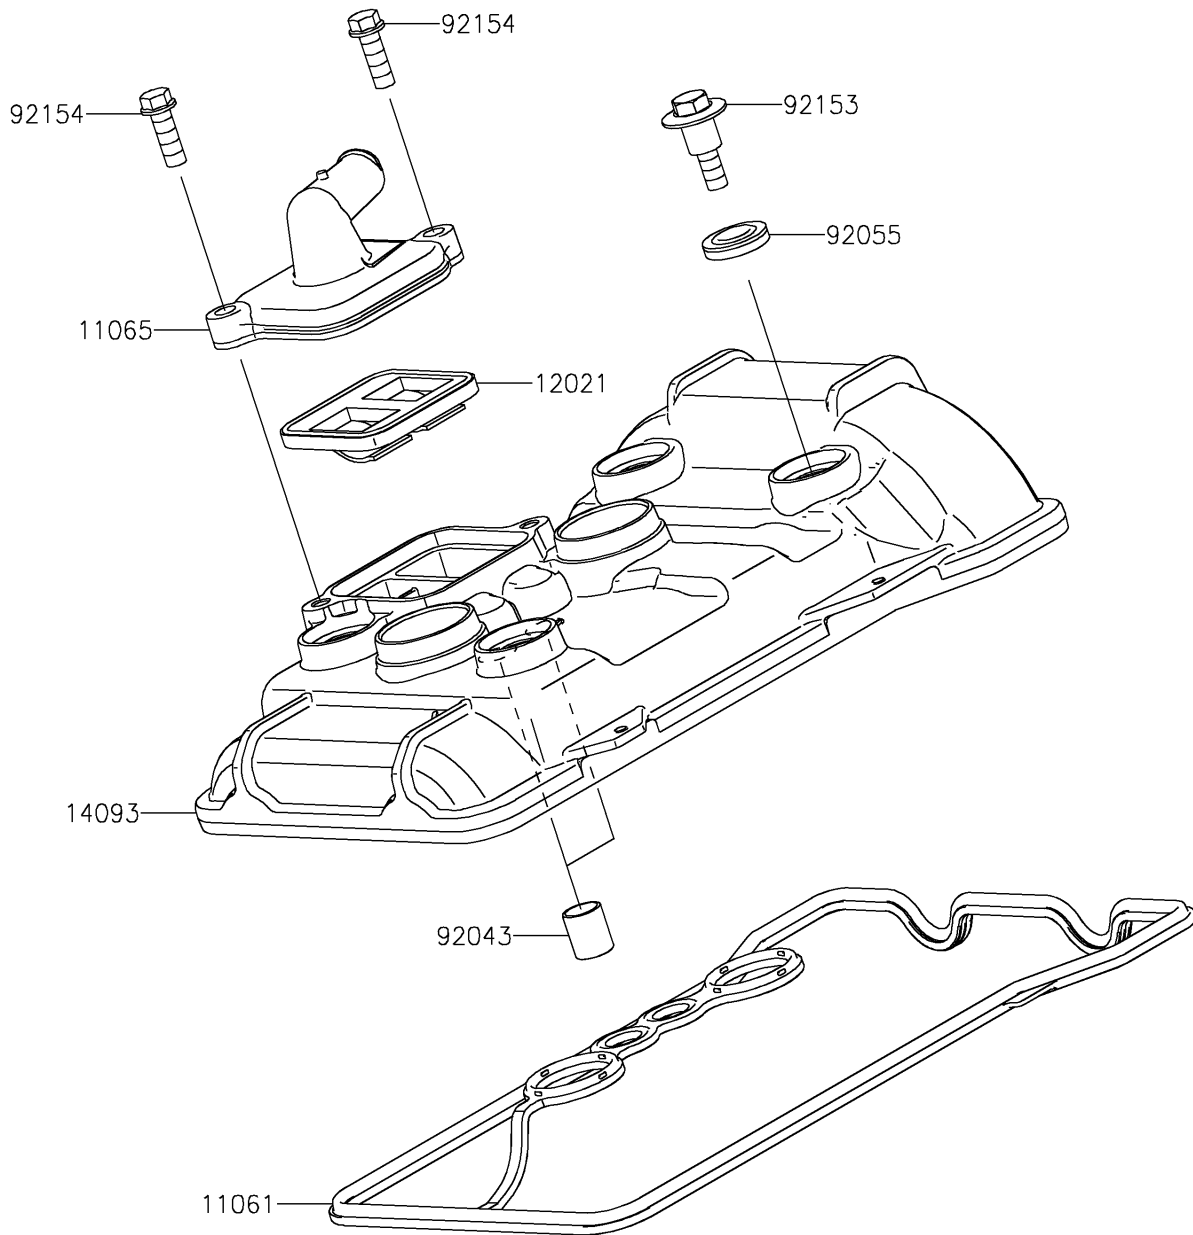

2024 NINJA® 7 HYBRID ABS PARTS DIAGRAM

Cylinder Head Cover

E1112

2024 NINJA® 7 HYBRID ABS PARTS LIST

Cylinder Head Cover

ITEM NAME	PART NUMBER	QUANTITY
GASKET,CYLINDER HEAD COVER (Ref # 11061)	11061-1337	1
CAP,HEAD (Ref # 11065)	11065-1311	1
VALVE-ASSY-REED (Ref # 12021)	12021-0708	1
COVER,CYLINDER HEAD (Ref # 14093)	14093-0818	1
PIN,10.1X12X14 (Ref # 92043)	92043-4009	2
RING-O (Ref # 92055)	92055-0143	4
BOLT,HEAD COVER (Ref # 92153)	92153-0793	4
BOLT,FLANGED,6X18 (Ref # 92154)	92154-1775	2