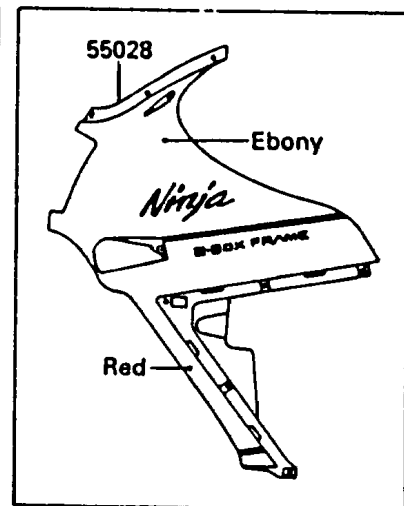

1988 NINJA® ZX-10 PARTS DIAGRAM

Cowling

F2871-0094

1988 NINJA® ZX-10 PARTS LIST

Cowling

ITEM NAME	PART NUMBER	QUANTITY
BOLT-FLANGED (Ref # 130)	130J0812	2
CAP,INNER COWLING,RH (Ref # 11012)	11012-1654	1
CAP,INNER COWLING,LH (Ref # 11012A)	11012-1656	1
BRACKET,UPPER COWLING STAY (Ref # 11046)	11046-1251	1
COVER,INNER COWLING,FR (Ref # 14024)	14024-1642	1
COVER,INNER COWLING,RR (Ref # 14024A)	14024-1643	1
COVER,TRIM END (Ref # 14024B)	14024-1730	2
WINDSHIELD (Ref # 39154)	39154-1081	1
TRIM,L=720 (Ref # 53044)	53044-1203	1
TRIM,L=685 (Ref # 53044A)	53044-1210	2
COWLING,UPP,EBONY/RED (Ref # 55028)	55028-5450-J3	1
SCREW,5X16,BLACK (Ref # 92009)	92009-1301	13
SCREW,6X10 (Ref # 92009A)	92009-1530	5
NUT,FLANGED,8MM,BLACK (Ref # 92015)	92015-1183	1
NUT,FLANGED,6MM (Ref # 92015A)	92015-1233	4
NUT,WELL,5MM (Ref # 92015B)	92015-1640	6
NUT,5MM (Ref # 92015C)	92015-1710	7
WASHER,NYLON,5.3X11.5X1.5 (Ref # 92022)	92022-1521	6
COWLING,UPP,EBONY/SILVER(25) (Ref # 55028E)	55028-5494-DE	1