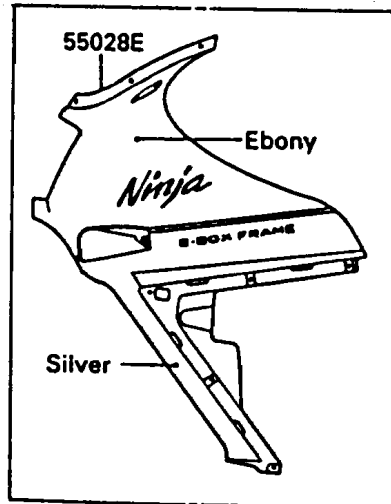

1988 NINJA® ZX-10 PARTS DIAGRAM

Cowling

F2871-0094

1988 NINJA® ZX-10 PARTS LIST

Cowling

ITEM NAME	PART NUMBER	QUANTITY
BOLT-FLANGED (Ref # 130)	130J0812	2
CAP,INNER COWLING,RH (Ref # 11012)	11012-1654	1
CAP,INNER COWLING,LH (Ref # 11012A)	11012-1656	1
BRACKET,UPPER COWLING STAY (Ref # 11046)	11046-1251	1
COVER,INNER COWLING,FR (Ref # 14024)	14024-1642	1
COVER,INNER COWLING,RR (Ref # 14024A)	14024-1643	1
COVER,TRIM END (Ref # 14024B)	14024-1730	2
WINDSHIELD (Ref # 39154)	39154-1081	1
TRIM,L=720 (Ref # 53044)	53044-1203	1
TRIM,L=685 (Ref # 53044A)	53044-1210	2
COWLING,UPP,EBONY/RED (Ref # 55028)	55028-5450-J3	1
SCREW,5X16,BLACK (Ref # 92009)	92009-1301	13
SCREW,6X10 (Ref # 92009A)	92009-1530	5
NUT,FLANGED,8MM,BLACK (Ref # 92015)	92015-1183	1
NUT,FLANGED,6MM (Ref # 92015A)	92015-1233	4
NUT,WELL,5MM (Ref # 92015B)	92015-1640	6
NUT,5MM (Ref # 92015C)	92015-1710	7
WASHER,NYLON,5.3X11.5X1.5 (Ref # 92022)	92022-1521	6
COWLING,UPP,EBONY/SILVER(25) (Ref # 55028E)	55028-5494-DE	1