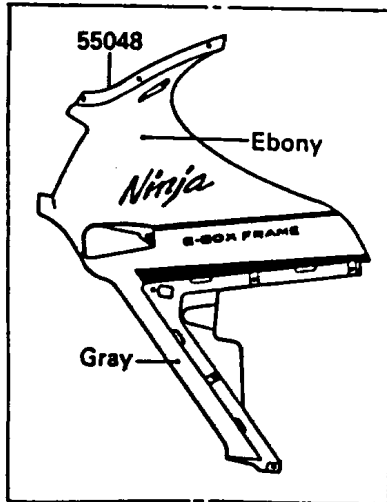

1988 NINJA® ZX-10 PARTS DIAGRAM

Cowling

F2871-0094

1988 NINJA® ZX-10 PARTS LIST

Cowling

ITEM NAME	PART NUMBER	QUANTITY
BOLT-FLANGED (Ref # 130)	130J0812	2
CAP,INNER COWLING,RH (Ref # 11012)	11012-1654	1
CAP,INNER COWLING,LH (Ref # 11012A)	11012-1656	1
BRACKET,UPPER COWLING STAY (Ref # 11046)	11046-1251	1
COVER,INNER COWLING,FR (Ref # 14024)	14024-1642	1
COVER,INNER COWLING,RR (Ref # 14024A)	14024-1643	1
COVER,TRIM END (Ref # 14024B)	14024-1730	2
WINDSHIELD (Ref # 39154)	39154-1081	1
TRIM,L=720 (Ref # 53044)	53044-1203	1
TRIM,L=685 (Ref # 53044A)	53044-1210	2
COWLING,UPP,EBONY/RED (Ref # 55028)	55028-5450-J3	1
SCREW,5X16,BLACK (Ref # 92009)	92009-1301	13
SCREW,6X10 (Ref # 92009A)	92009-1530	5
NUT,FLANGED,8MM,BLACK (Ref # 92015)	92015-1183	1
NUT,FLANGED,6MM (Ref # 92015A)	92015-1233	4
NUT,WELL,5MM (Ref # 92015B)	92015-1640	6
NUT,5MM (Ref # 92015C)	92015-1710	7
WASHER,NYLON,5.3X11.5X1.5 (Ref # 92022)	92022-1521	6
COWLING,UPP,EBONY/SILVER(25) (Ref # 55028E)	55028-5494-DE	1