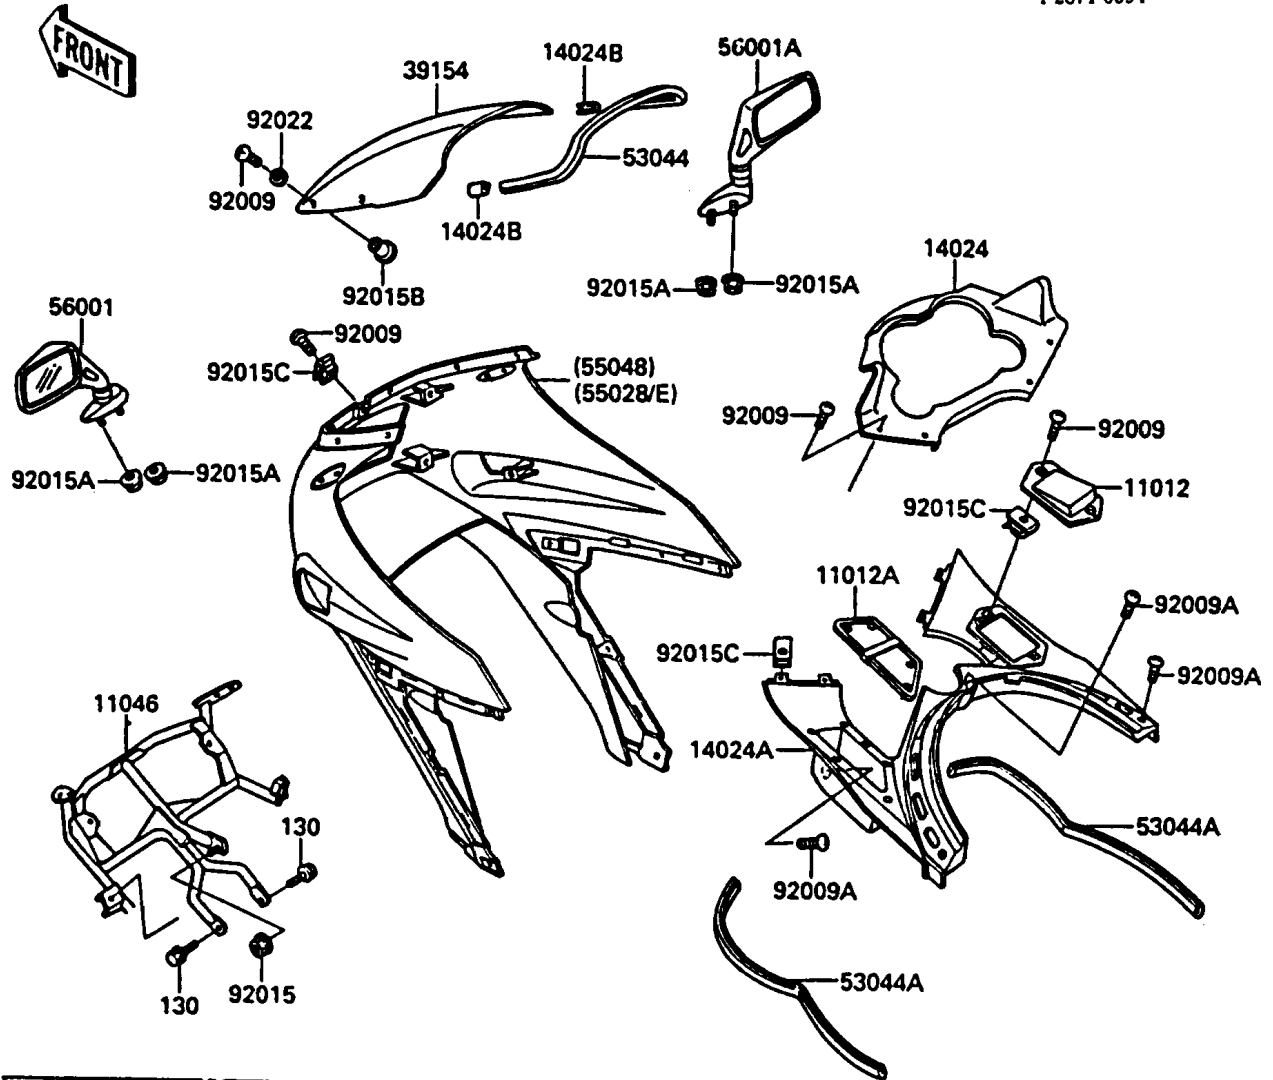

1988 NINJA® ZX-10 PARTS DIAGRAM

Cowling

F2871-0094

1988 NINJA® ZX-10 PARTS LIST

Cowling

ITEM NAME	PART NUMBER	QUANTITY
BOLT-FLANGED (Ref # 130)	130J0812	2
CAP,INNER COWLING,RH (Ref # 11012)	11012-1654	1
CAP,INNER COWLING,LH (Ref # 11012A)	11012-1656	1
BRACKET,UPPER COWLING STAY (Ref # 11046)	11046-1251	1
COVER,INNER COWLING,FR (Ref # 14024)	14024-1642	1
COVER,INNER COWLING,RR (Ref # 14024A)	14024-1643	1
COVER,TRIM END (Ref # 14024B)	14024-1730	2
WINDSHIELD (Ref # 39154)	39154-1081	1
TRIM,L=720 (Ref # 53044)	53044-1203	1
TRIM,L=685 (Ref # 53044A)	53044-1210	2
COWLING,UPP,EBONY/RED (Ref # 55028)	55028-5450-J3	1
SCREW,5X16,BLACK (Ref # 92009)	92009-1301	13
SCREW,6X10 (Ref # 92009A)	92009-1530	5
NUT,FLANGED,8MM,BLACK (Ref # 92015)	92015-1183	1
NUT,FLANGED,6MM (Ref # 92015A)	92015-1233	4
NUT,WELL,5MM (Ref # 92015B)	92015-1640	6
NUT,5MM (Ref # 92015C)	92015-1710	7
WASHER,NYLON,5.3X11.5X1.5 (Ref # 92022)	92022-1521	6
COWLING,UPP,EBONY/SILVER(25) (Ref # 55028E)	55028-5494-DE	1