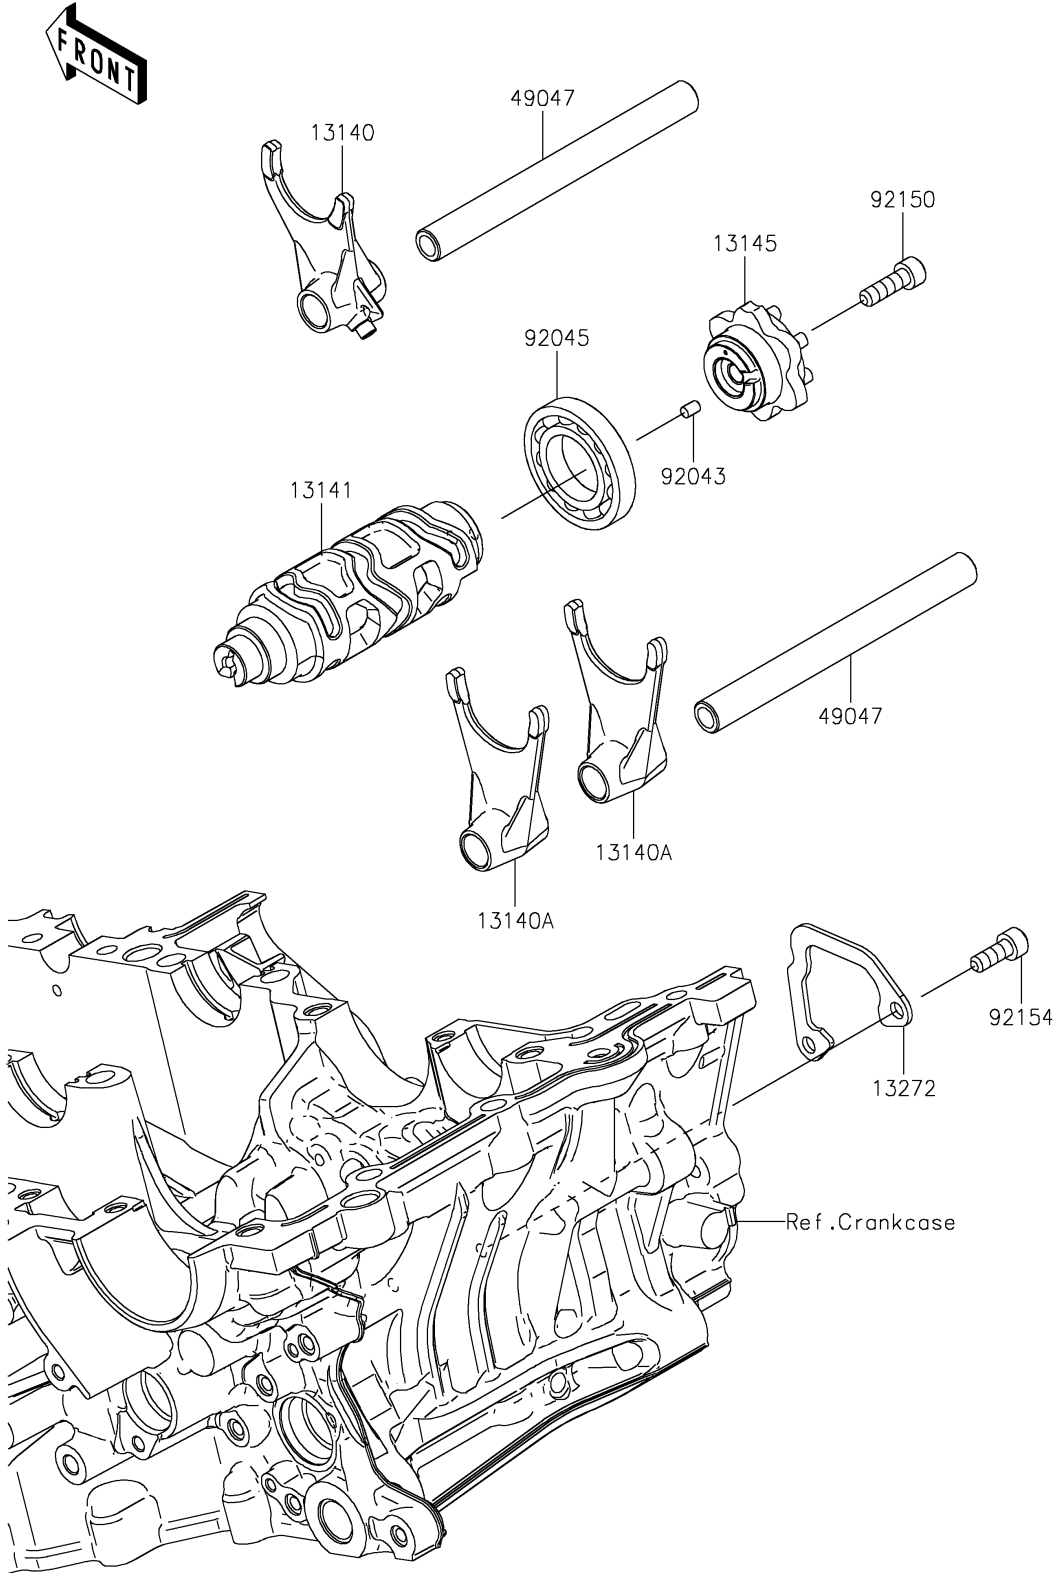

2024 NINJA® 7 HYBRID ABS PARTS DIAGRAM

Gear Change Drum/Shift Fork(s)

E1362

2024 NINJA® 7 HYBRID ABS PARTS LIST

Gear Change Drum/Shift Fork(s)

ITEM NAME	PART NUMBER	QUANTITY
FORK-SHIFT,IN (Ref # 13140)	13140-0662	1
FORK-SHIFT,OUT (Ref # 13140A)	13140-0663	2
DRUM-CHANGE (Ref # 13141)	13141-0615	1
CAM-CHANGE DRUM (Ref # 13145)	13145-0578	1
PLATE (Ref # 13272)	13272-4020	1
ROD-SHIFT (Ref # 49047)	49047-0634	2
PIN,4X6 (Ref # 92043)	92043-1744	1
BEARING-BALL,16005 (Ref # 92045)	92045-1045	1
BOLT,SOCKET,6X20 (Ref # 92150)	92150-1880	1
BOLT,SOCKET,6X16 (Ref # 92154)	92154-0235	2