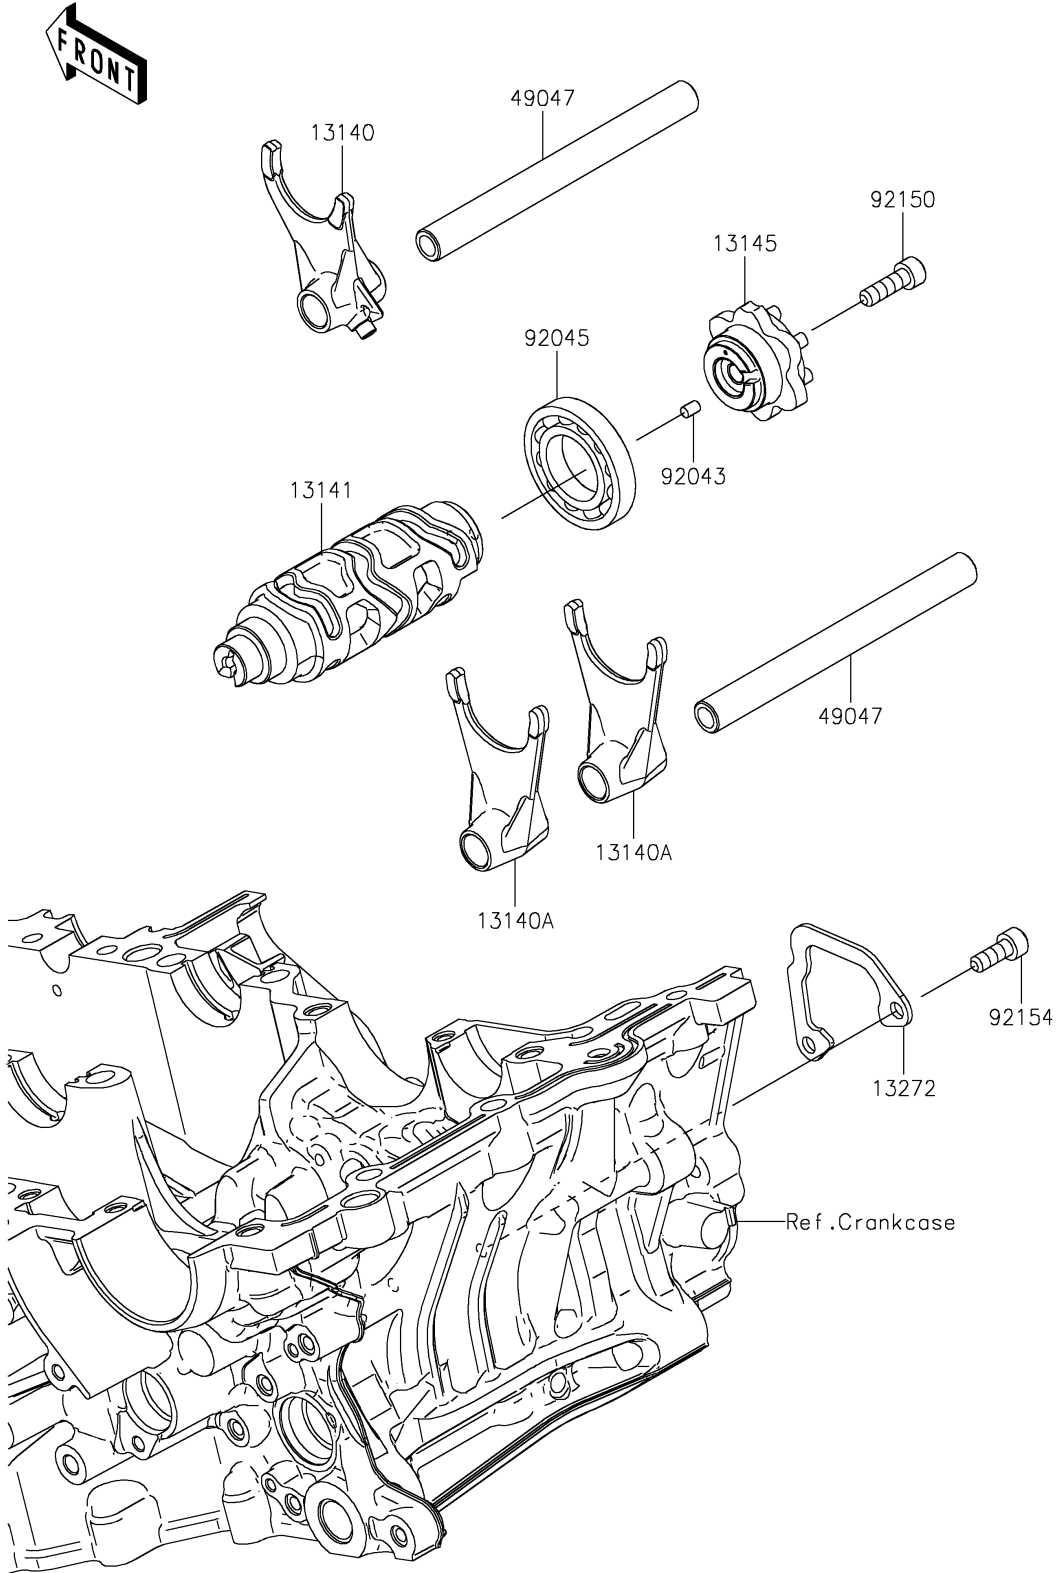

2024 Ninja® 7 Hybrid PARTS DIAGRAM

Gear Change Drum/Shift Fork(s)

E1362

2024 Ninja® 7 Hybrid PARTS LIST

Gear Change Drum/Shift Fork(s)

ITEM NAME	PART NUMBER	QUANTITY
FORK-SHIFT,IN (Ref # 13140)	13140-0662	1
FORK-SHIFT,OUT (Ref # 13140A)	13140-0663	2
DRUM-CHANGE (Ref # 13141)	13141-0615	1
CAM-CHANGE DRUM (Ref # 13145)	13145-0578	1
PLATE (Ref # 13272)	13272-4020	1
ROD-SHIFT (Ref # 49047)	49047-0634	2
PIN,4X6 (Ref # 92043)	92043-1744	1
BEARING-BALL,16005 (Ref # 92045)	92045-1045	1
BOLT,SOCKET,6X20 (Ref # 92150)	92150-1880	1
BOLT,SOCKET,6X16 (Ref # 92154)	92154-0235	2