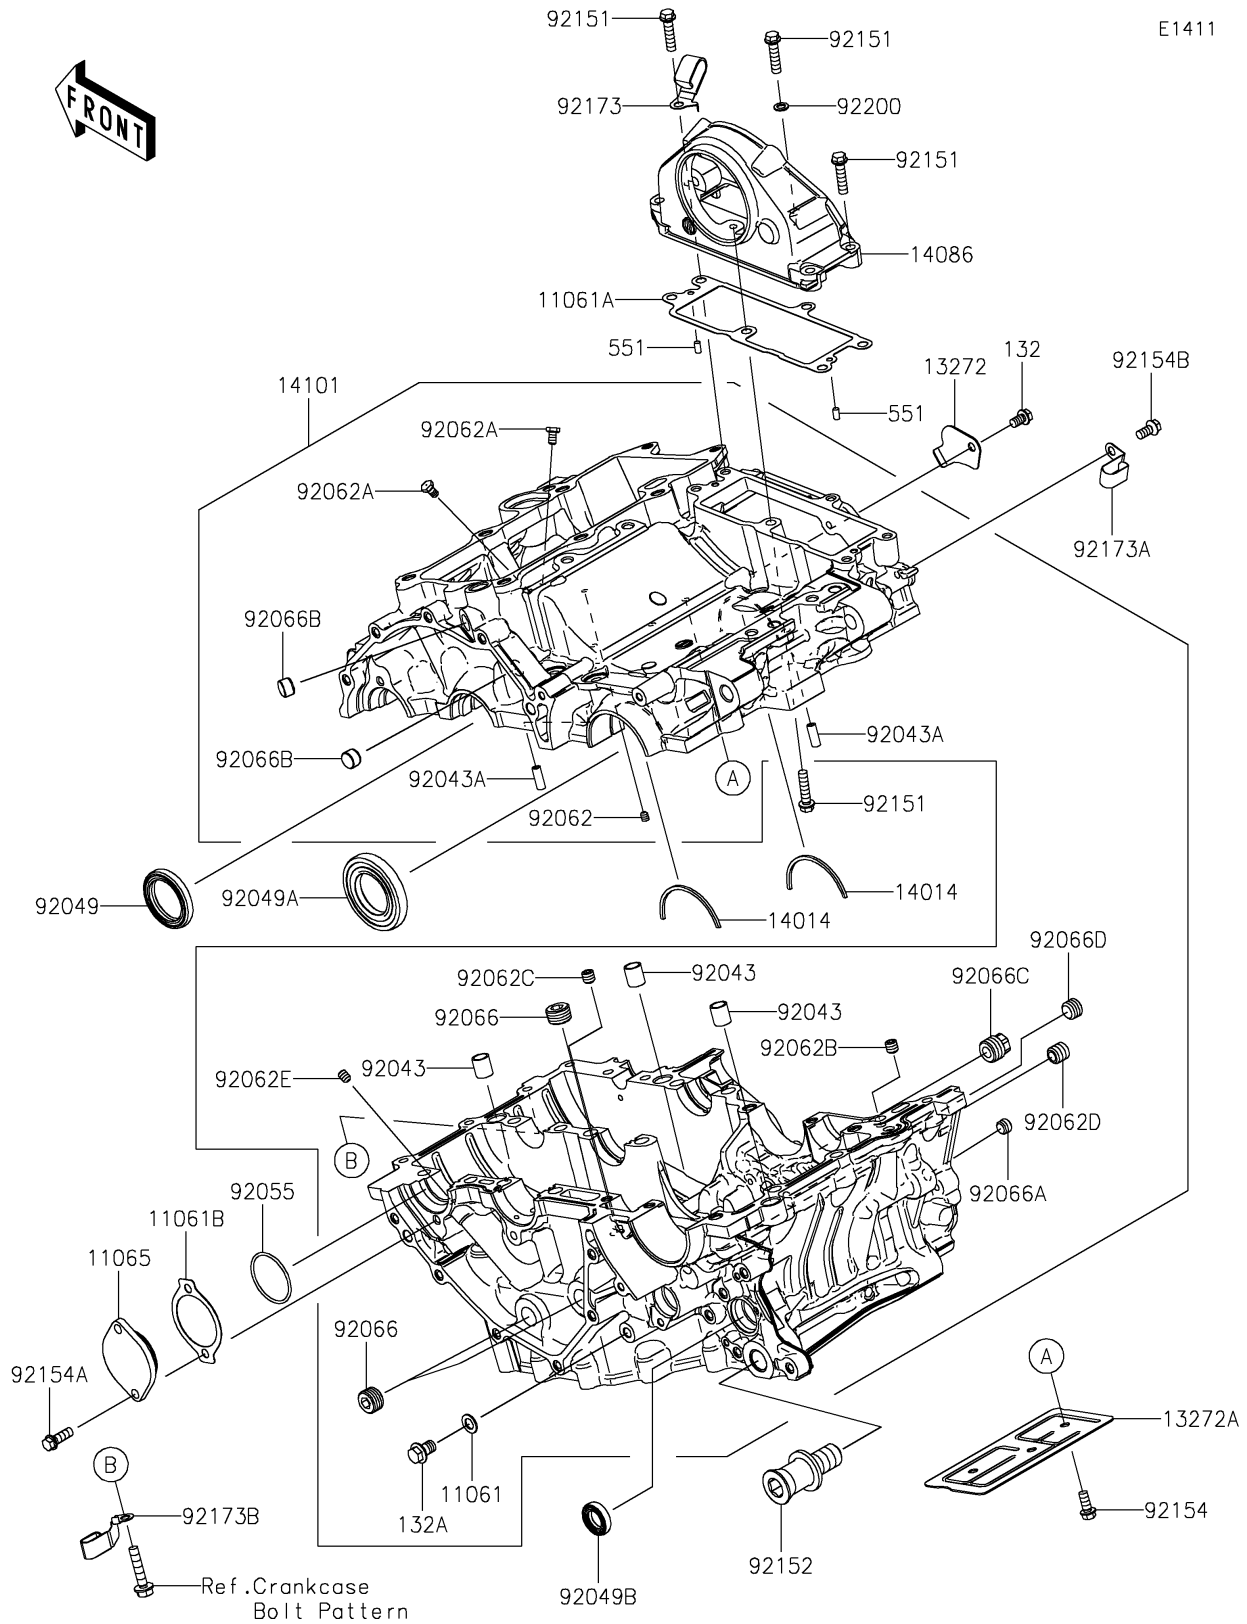

2024 NINJA® 7 HYBRID ABS PARTS DIAGRAM

Crankcase

2024 NINJA® 7 HYBRID ABS PARTS LIST

Crankcase

ITEM NAME	PART NUMBER	QUANTITY
GASKET,8.2X14X1.0 (Ref # 11061)	11061-0418	1
GASKET (Ref # 11061A)	11061-1447	1
GASKET (Ref # 11061B)	11061-1600	1
CAP (Ref # 11065)	11065-1465	1
PLATE (Ref # 13272)	13272-4018	1
PLATE (Ref # 13272A)	13272-4019	1
PLATE-POSITION (Ref # 14014)	14014-0576	2
CASE-MOTOR (Ref # 14086)	14086-0001	1
SET-CRANKCASE (Ref # 14101)	14101-0007	1
PIN,12X14 (Ref # 92043)	92043-0963	3
PIN,3.5X6X16 (Ref # 92043A)	92043-1309	2
SEAL-OIL,32X44X6 (Ref # 92049)	92049-0871	1
SEAL-OIL,TC32578 (Ref # 92049A)	92049-1474	1
SEAL-OIL,TC14245 (Ref # 92049B)	92049-1520	1
RING-O,35.2X1.9 (Ref # 92055)	92055-1761	1
NOZZLE (Ref # 92062)	92062-0004	1
NOZZLE (Ref # 92062A)	92062-0047	2
NOZZLE (Ref # 92062B)	92062-0579	1
NOZZLE (Ref # 92062C)	92062-0580	1
NOZZLE (Ref # 92062D)	92062-0582	1
NOZZLE,6X8,YELLOW (Ref # 92062E)	92062-1080	1
PLUG (Ref # 92066)	92066-0831	3
PLUG,PT1/8X7 (Ref # 92066A)	92066-0863	1
PLUG (Ref # 92066B)	92066-1110	2
PLUG,MAIN GALLERY (Ref # 92066C)	92066-1530	1
PLUG (Ref # 92066D)	92066-3778	1
BOLT,FLANGED-SMALL,6X25 (Ref # 92151)	92151-1930	6
COLLAR,ENGINE-MOUNT (Ref # 92152)	92152-2904	1
BOLT,FLANGED,6X14 (Ref # 92154)	92154-1426	3

2024 NINJA® 7 HYBRID ABS PARTS LIST

Crankcase

ITEM NAME	PART NUMBER	QUANTITY
BOLT,FLANGED,6X18 (Ref # 92154A)	92154-1775	2
BOLT,FLANGED,6X12 (Ref # 92154B)	92154-1777	1
CLAMP (Ref # 92173)	92173-1592	1
CLAMP (Ref # 92173A)	92173-2588	1
CLAMP (Ref # 92173B)	92173-2667	1
WASHER,6.1X10.0X1.0 (Ref # 92200)	92200-0190	1
BOLT-FLANGED-SMALL,6X10 (Ref # 132)	132BA0610	1
BOLT-FLANGED-SMALL (Ref # 132A)	132BA0812	1
PIN-DOWEL,4X8 (Ref # 551)	551A0408	2