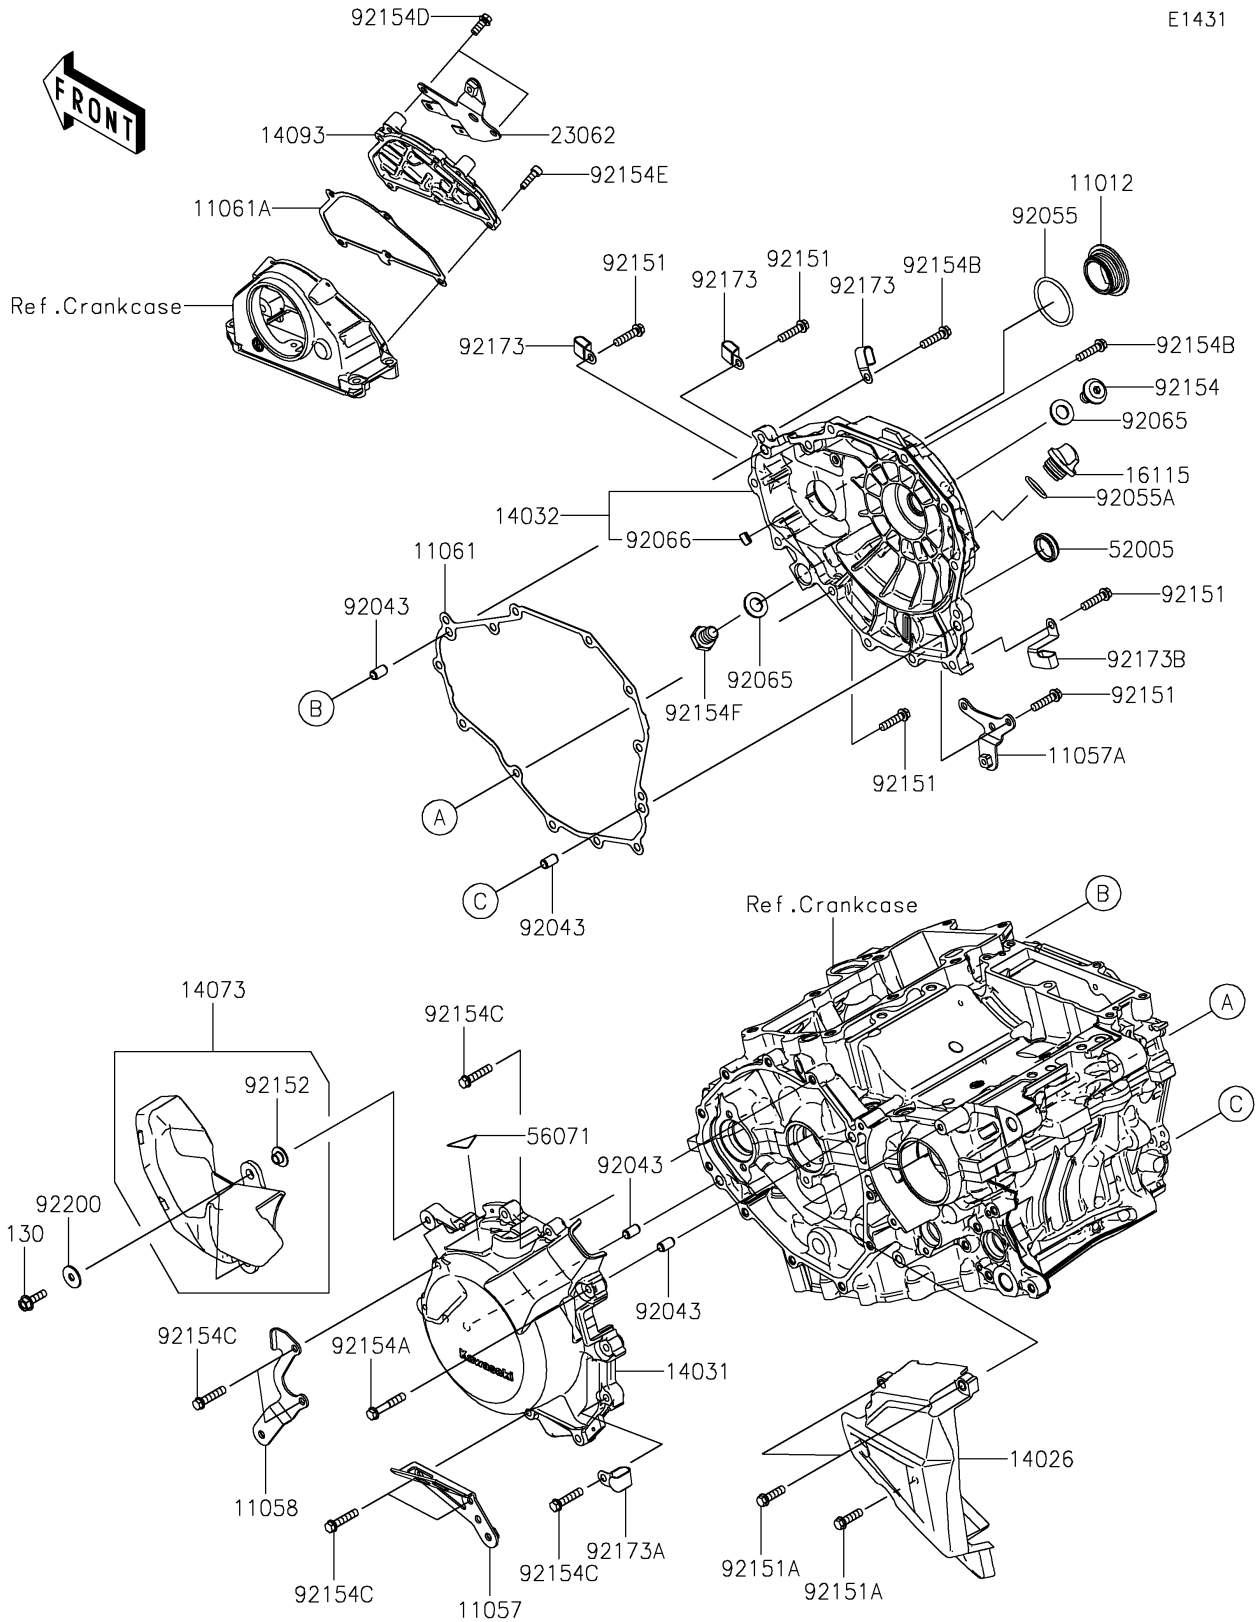

2024 NINJA® 7 HYBRID ABS PARTS DIAGRAM

Engine Cover(s)

E1431

2024 NINJA® 7 HYBRID ABS PARTS LIST

Engine Cover(s)

ITEM NAME	PART NUMBER	QUANTITY
CAP (Ref # 11012)	11012-1362	1
BRACKET (Ref # 11057)	11057-7958	1
BRACKET (Ref # 11057A)	11057-7959	1
BRACKET (Ref # 11058)	11058-2131	1
GASKET,CLUTCH COVER (Ref # 11061)	11061-1438	1
GASKET,COVER (Ref # 11061A)	11061-1439	1
COVER-CHAIN (Ref # 14026)	14026-0155	1
COVER-GENERATOR (Ref # 14031)	14031-0657	1
COVER-CLUTCH (Ref # 14032)	14032-0697	1
DUCT,COVER-GENERATOR (Ref # 14073)	14073-1881	1
COVER,CASE-MOTOR (Ref # 14093)	14093-1284	1
CAP-OIL FILLER (Ref # 16115)	16115-1053	1
BRACKET-COMP (Ref # 23062)	23062-1477	1
GAUGE,OIL LEVEL (Ref # 52005)	52005-1009	1
LABEL-WARNING,HIGH VOLTAGE (Ref # 56071)	56071-1100	1
PIN,6.2X8X14 (Ref # 92043)	92043-1263	4
RING-O,39.4X3.1 (Ref # 92055)	92055-0734	1
RING-O,19.8MM (Ref # 92055A)	92055-0844	1
GASKET,12X22X2 (Ref # 92065)	92065-097	2
PLUG (Ref # 92066)	92066-0823	1
BOLT,FLANGED-SMALL,6X25 (Ref # 92151)	92151-1930	11
BOLT,6X22 (Ref # 92151A)	92151-1936	3
COLLAR (Ref # 92152)	92152-3787	2
BOLT,SOCKET,10X16 (Ref # 92154)	92154-0126	1
BOLT,FLANGED,6X35 (Ref # 92154A)	92154-1779	1
BOLT,FLANGED,6X25 (Ref # 92154B)	92154-2734	2
BOLT,FLANGED,6X28 (Ref # 92154C)	92154-2788	10
BOLT,FLANGED,6X14 (Ref # 92154D)	92154-2838	2
BOLT,SOCKET,5X18 (Ref # 92154E)	92154-3981	5

2024 NINJA® 7 HYBRID ABS PARTS LIST

Engine Cover(s)

ITEM NAME	PART NUMBER	QUANTITY
BOLT,SENSOR (Ref # 92154F)	92154-4479	1
CLAMP (Ref # 92173)	92173-1828	3
CLAMP (Ref # 92173A)	92173-2439	1
CLAMP (Ref # 92173B)	92173-2668	1
WASHER,6.5X20X1.6 (Ref # 92200)	92200-0283	2
BOLT-FLANGED,6X20 (Ref # 130)	130BA0620	2