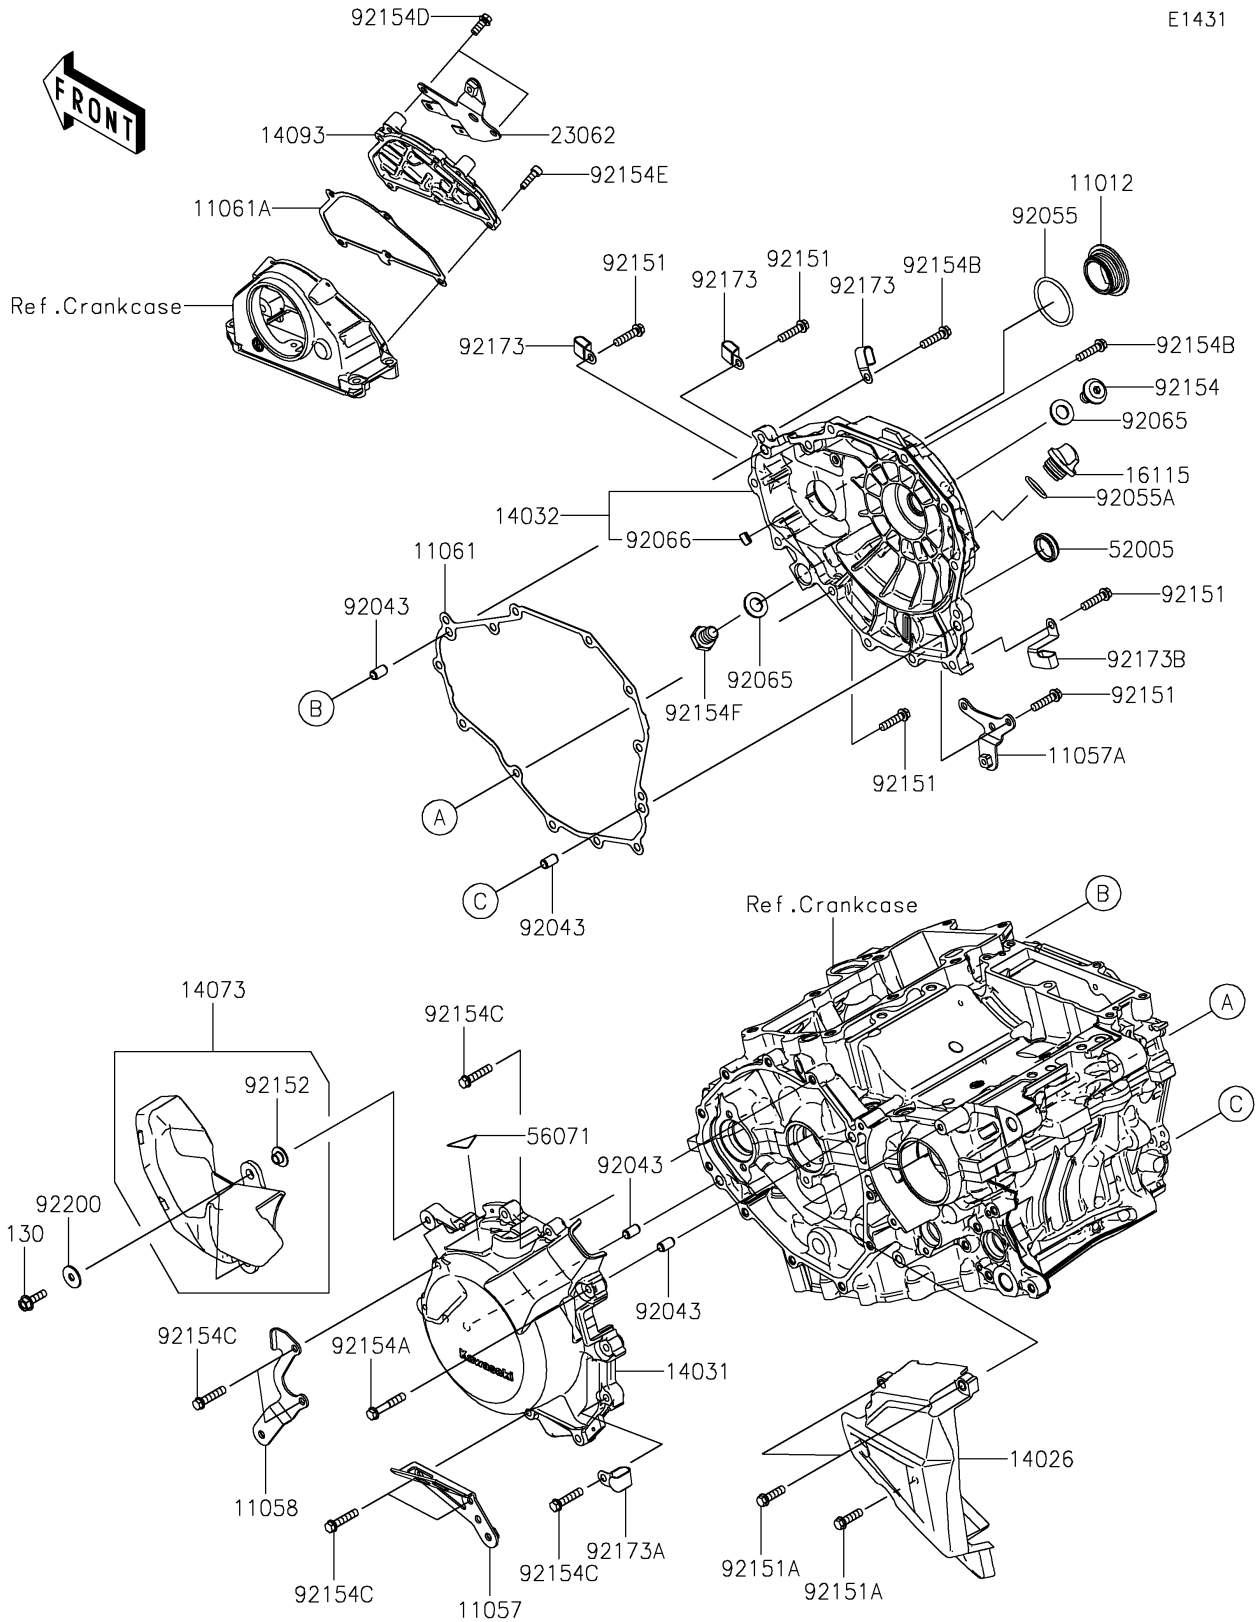

2024 Ninja® 7 Hybrid PARTS DIAGRAM

Engine Cover(s)

E1431

2024 Ninja® 7 Hybrid PARTS LIST

Engine Cover(s)

ITEM NAME	PART NUMBER	QUANTITY
CAP (Ref # 11012)	11012-1362	1
BRACKET (Ref # 11057)	11057-7958	1
BRACKET (Ref # 11057A)	11057-7959	1
BRACKET (Ref # 11058)	11058-2131	1
GASKET,CLUTCH COVER (Ref # 11061)	11061-1438	1
GASKET,COVER (Ref # 11061A)	11061-1439	1
COVER-CHAIN (Ref # 14026)	14026-0155	1
COVER-GENERATOR (Ref # 14031)	14031-0657	1
COVER-CLUTCH (Ref # 14032)	14032-0697	1
DUCT,COVER-GENERATOR (Ref # 14073)	14073-1881	1
COVER,CASE-MOTOR (Ref # 14093)	14093-1284	1
CAP-OIL FILLER (Ref # 16115)	16115-1053	1
BRACKET-COMP (Ref # 23062)	23062-1477	1
GAUGE,OIL LEVEL (Ref # 52005)	52005-1009	1
LABEL-WARNING,HIGH VOLTAGE (Ref # 56071)	56071-1100	1
PIN,6.2X8X14 (Ref # 92043)	92043-1263	4
RING-O,39.4X3.1 (Ref # 92055)	92055-0734	1
RING-O,19.8MM (Ref # 92055A)	92055-0844	1
GASKET,12X22X2 (Ref # 92065)	92065-097	2
PLUG (Ref # 92066)	92066-0823	1
BOLT,FLANGED-SMALL,6X25 (Ref # 92151)	92151-1930	11
BOLT,6X22 (Ref # 92151A)	92151-1936	3
COLLAR (Ref # 92152)	92152-3787	2
BOLT,SOCKET,10X16 (Ref # 92154)	92154-0126	1
BOLT,FLANGED,6X35 (Ref # 92154A)	92154-1779	1
BOLT,FLANGED,6X25 (Ref # 92154B)	92154-2734	2
BOLT,FLANGED,6X28 (Ref # 92154C)	92154-2788	10
BOLT,FLANGED,6X14 (Ref # 92154D)	92154-2838	2
BOLT,SOCKET,5X18 (Ref # 92154E)	92154-3981	5

2024 Ninja® 7 Hybrid PARTS LIST

Engine Cover(s)

ITEM NAME	PART NUMBER	QUANTITY
BOLT,SENSOR (Ref # 92154F)	92154-4479	1
CLAMP (Ref # 92173)	92173-1828	3
CLAMP (Ref # 92173A)	92173-2439	1
CLAMP (Ref # 92173B)	92173-2668	1
WASHER,6.5X20X1.6 (Ref # 92200)	92200-0283	2
BOLT-FLANGED,6X20 (Ref # 130)	130BA0620	2