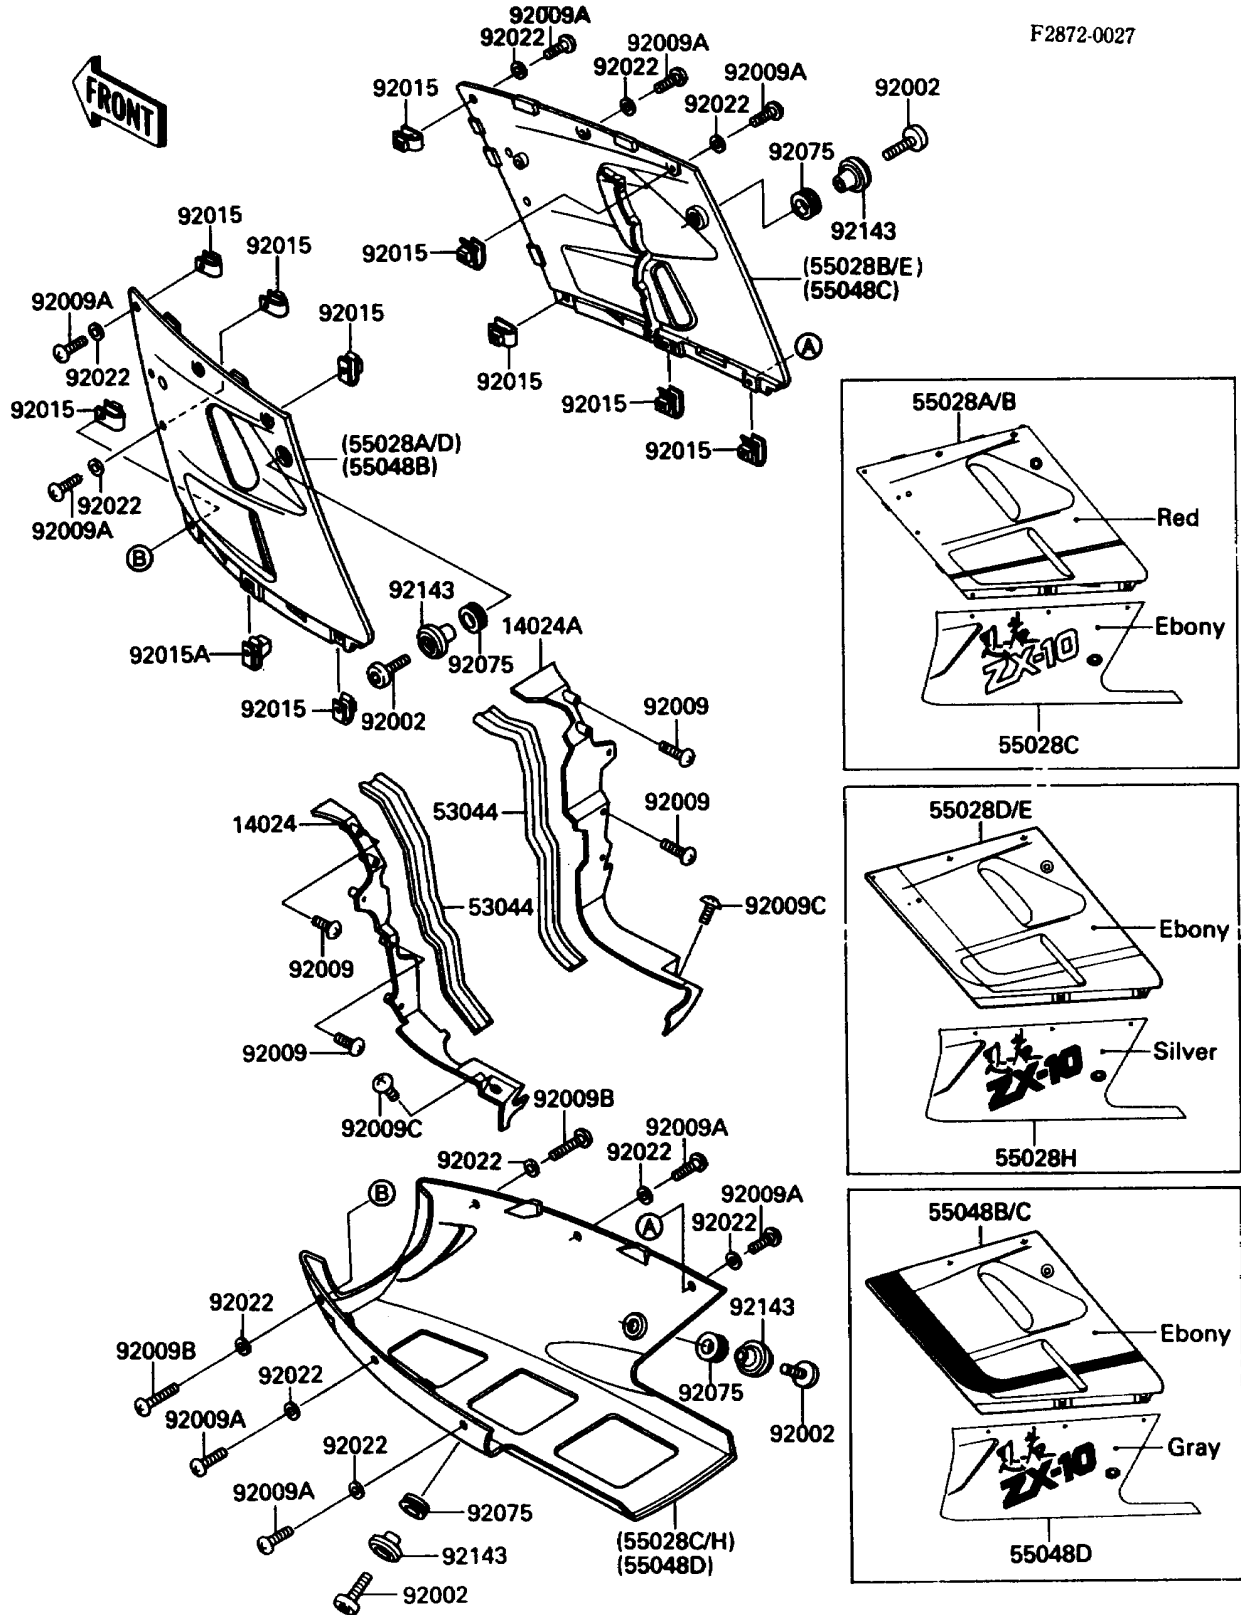

1988 NINJA® ZX-10 PARTS DIAGRAM

Cowling Lower

F2872-0027

1988 NINJA® ZX-10 PARTS LIST

Cowling Lowers

ITEM NAME	PART NUMBER	QUANTITY
COVER,HEAT GUARD,LH (Ref # 14024)	14024-1652	1
COVER,HEAT GUARD,RH (Ref # 14024A)	14024-1653	1
TRIM,L=460 (Ref # 53044)	53044-1204	2
COWLING,SIDE,LH,EBONY/RED (Ref # 55028A)	55028-5451-J3	1
COWLING,SIDE,RH,EBONY/RED (Ref # 55028B)	55028-5452-J3	1
COWLING,LWR,EBONY (Ref # 55028C)	55028-5453-H8	1
BOLT,SOCKET,6X18,BLACK (Ref # 92002)	92002-1514	4
SCREW,TAPPING,5X14 (Ref # 92009)	92009-1197	10
SCREW,5X16,BLACK (Ref # 92009A)	92009-1301	12
SCREW,5X20,BLACK (Ref # 92009B)	92009-1453	2
SCREW,6X10 (Ref # 92009C)	92009-1530	2
NUT,5MM (Ref # 92015)	92015-1710	13
NUT,5MM (Ref # 92015A)	92015-1751	1
WASHER,NYLON,5.3X11.5X1.5 (Ref # 92022)	92022-1521	14
DAMPER (Ref # 92075)	92075-1634	4
COLLAR,BLACK (Ref # 92143)	92143-1226	4
COWLING,SIDE,LH,EBONY/SILVER (Ref # 55028D)	55028-5460-DE	1
COWLING,SIDE,RH,EBONY/SILVER (Ref # 55028E)	55028-5461-DE	1
COWLING,LWR,SILVER(25) (Ref # 55028H)	55028-5485-DG	1