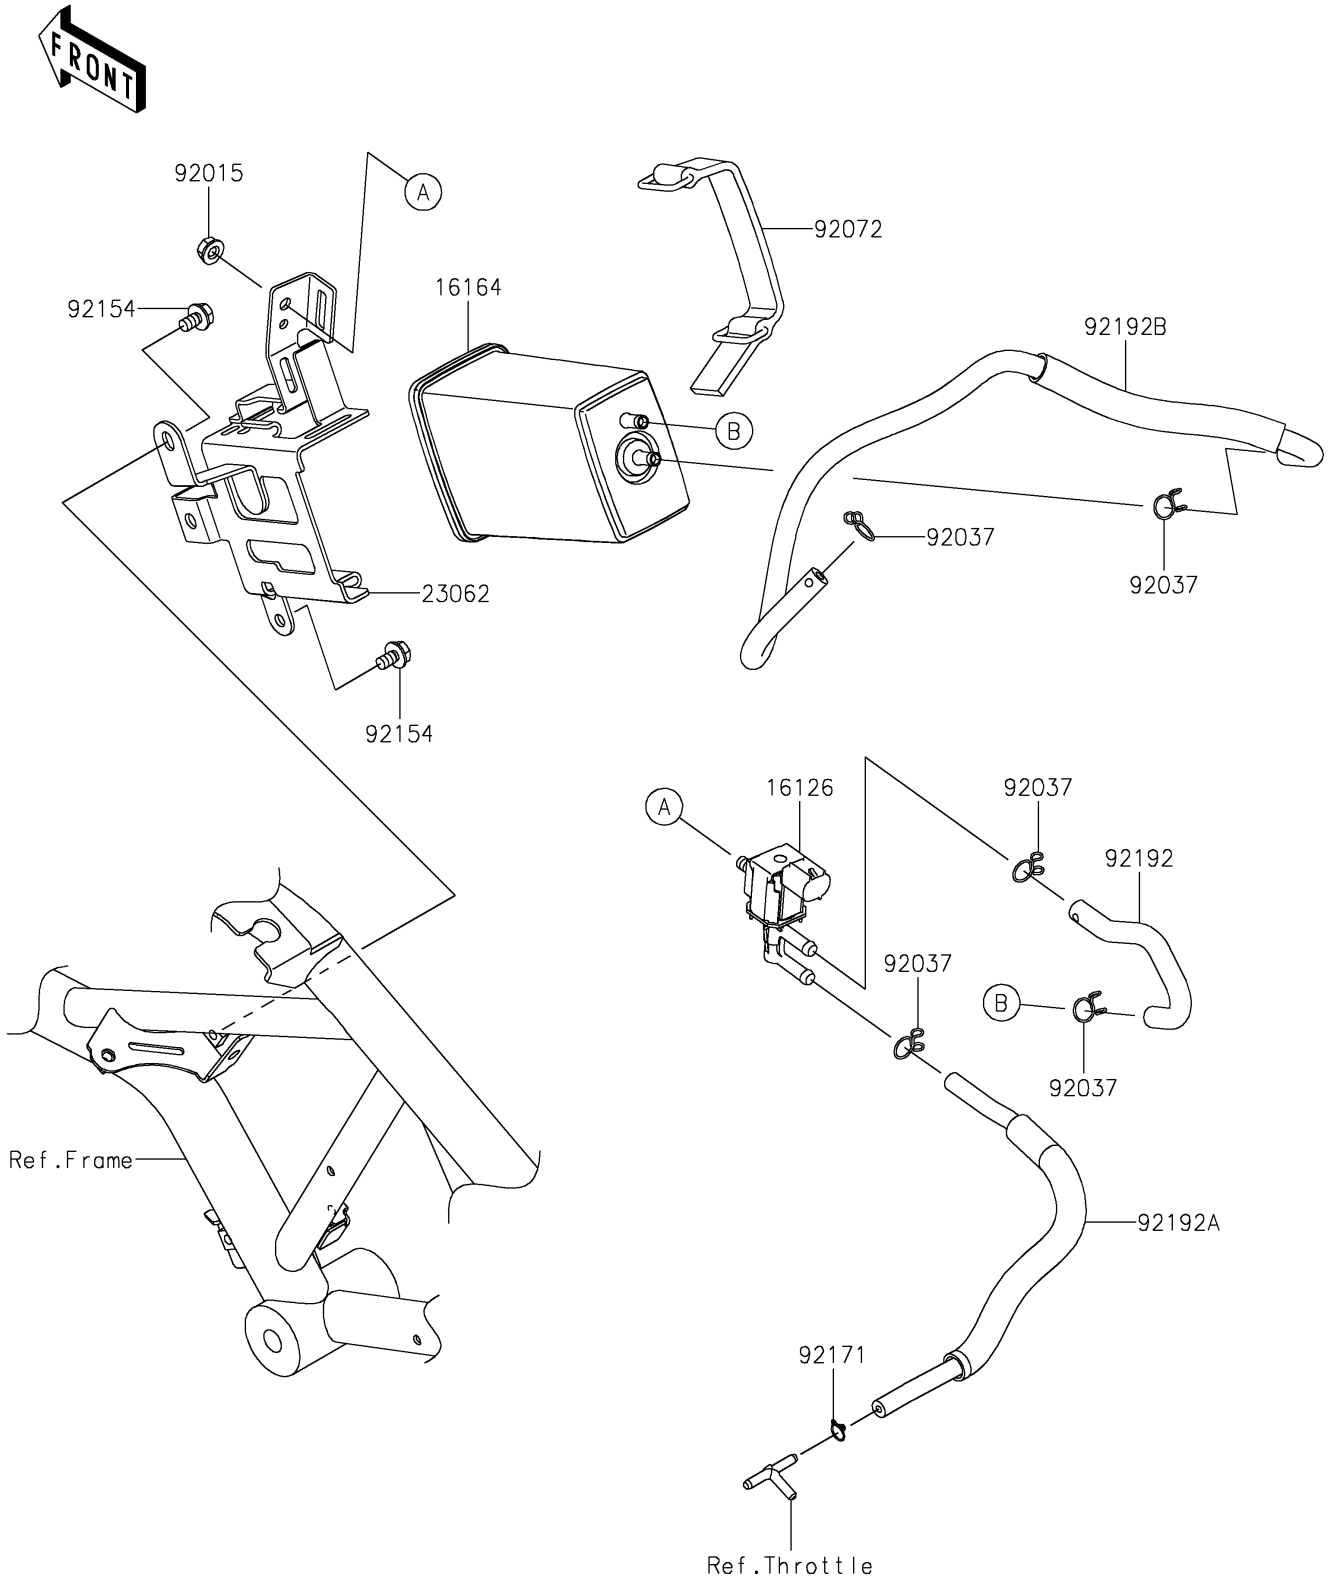

2024 NINJA® 7 HYBRID ABS PARTS DIAGRAM

Fuel Evaporative System

E1650

2024 NINJA® 7 HYBRID ABS PARTS LIST

Fuel Evaporative System

ITEM NAME	PART NUMBER	QUANTITY
VALVE,SOLENOID (Ref # 16126)	16126-0705	1
CANISTER (Ref # 16164)	16164-0012	1
BRACKET-COMP,CANISTER (Ref # 23062)	23062-1401	1
NUT,FLANGED,6MM (Ref # 92015)	92015-1367	1
CLAMP,TUBE (Ref # 92037)	92037-147	5
BAND,CANISTER (Ref # 92072)	92072-0815	1
BOLT,6X10 (Ref # 92154)	92154-7027	2
CLAMP (Ref # 92171)	92171-0573	1
TUBE,CANISTER-VALVE (Ref # 92192)	92192-2616	1
TUBE,THROTTLE-VALVE (Ref # 92192A)	92192-2631	1
TUBE,TANK-CANISTER (Ref # 92192B)	92192-2812	1