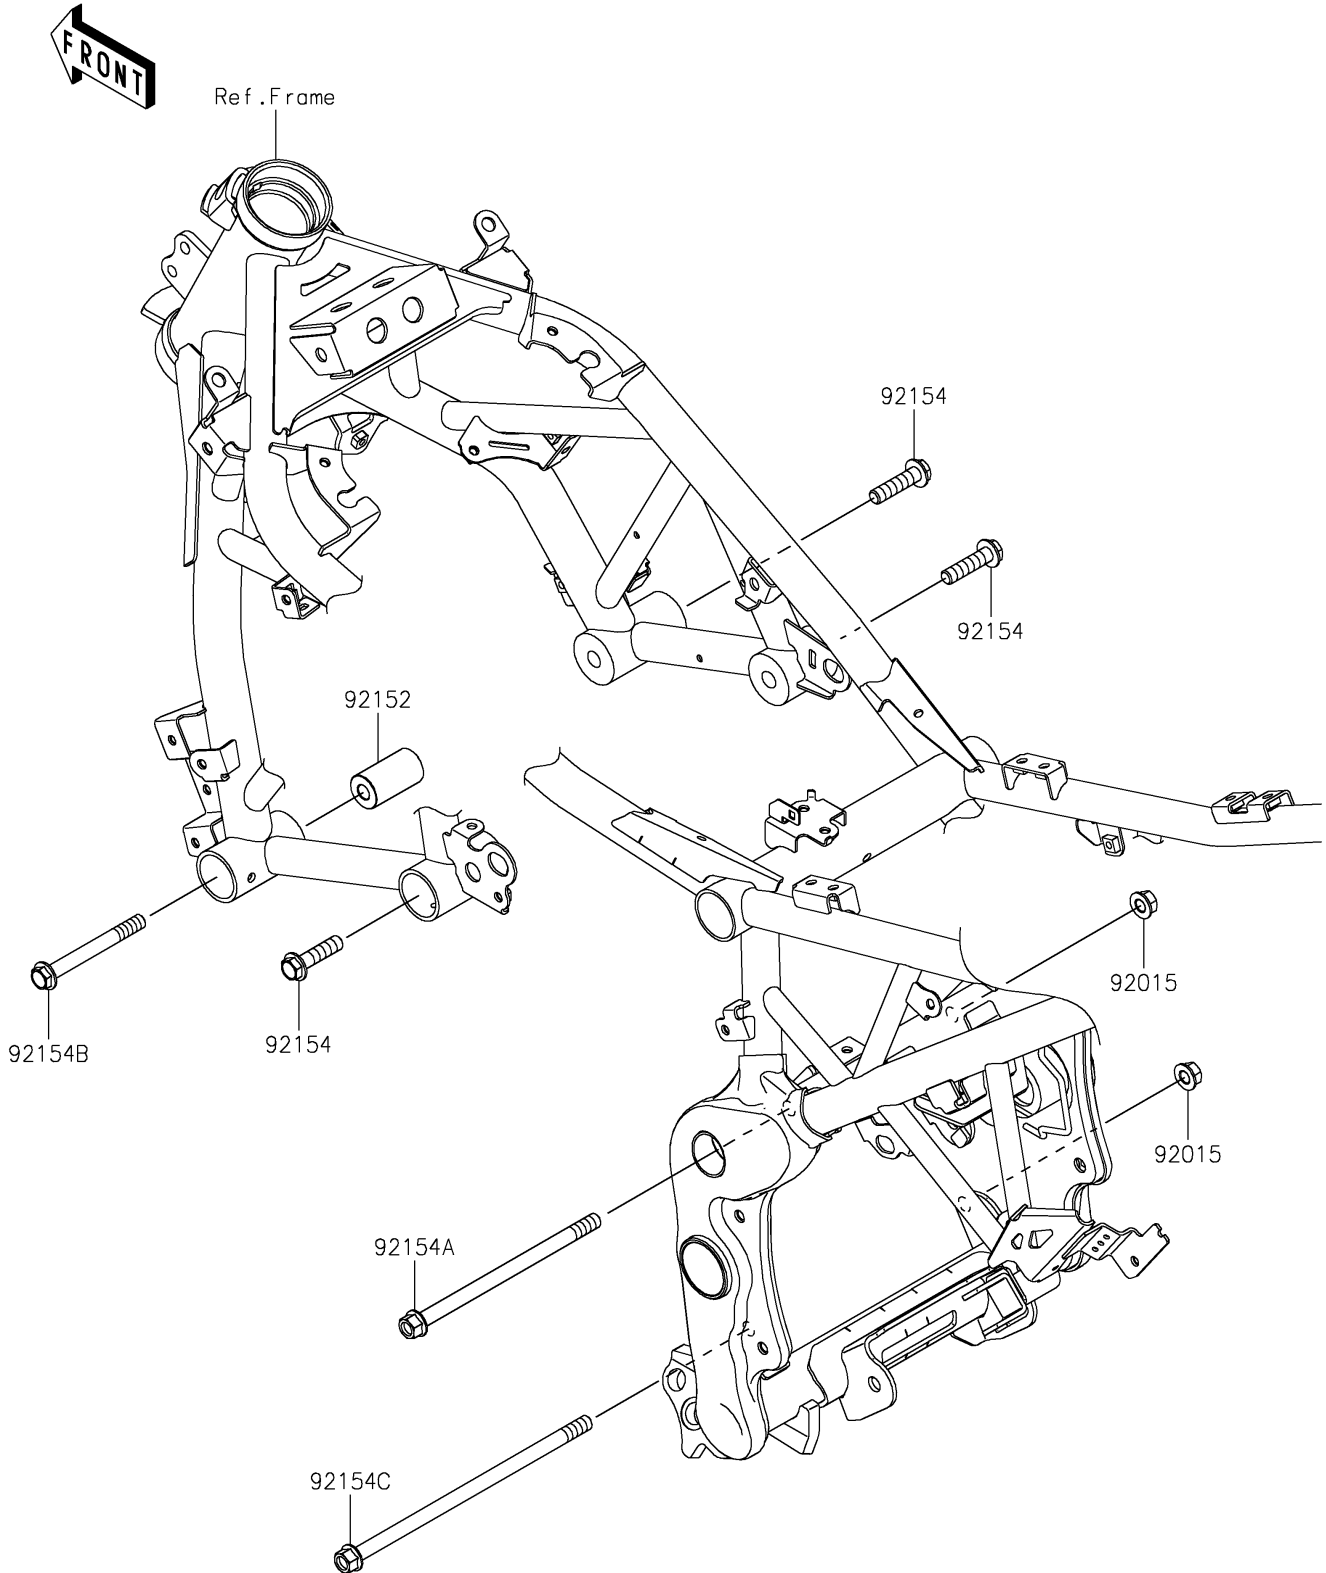

2024 Ninja® 7 Hybrid PARTS DIAGRAM

Engine Mount

F2122

2024 Ninja® 7 Hybrid PARTS LIST

Engine Mount

ITEM NAME	PART NUMBER	QUANTITY
NUT,FLANGED,10MM (Ref # 92015)	92015-1180	2
COLLAR,10.5X25X45 (Ref # 92152)	92152-2913	1
BOLT,FLANGED,10X40 (Ref # 92154)	92154-2812	3
BOLT,FLANGED,10X170 (Ref # 92154A)	92154-4227	1
BOLT,FLANGED,10X90 (Ref # 92154B)	92154-7155	1
BOLT,FLANGED,10X223 (Ref # 92154C)	92154-7165	1