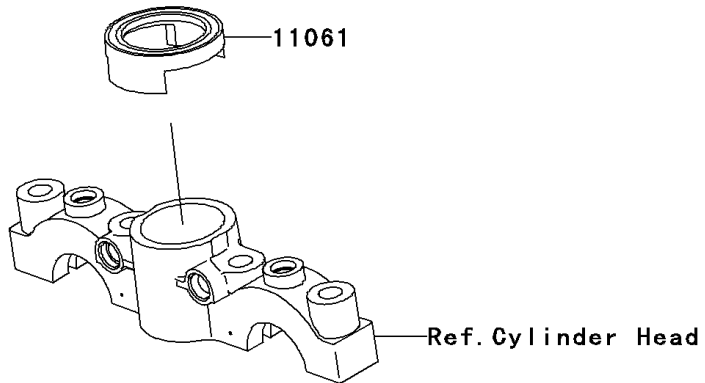

2009 KX™ 450F PARTS DIAGRAM

Cylinder Head Cover

E1112

2009 KX™ 450F PARTS LIST

Cylinder Head Cover

ITEM NAME	PART NUMBER	QUANTITY
GASKET,PLUG HOLE (Ref # 11061)	11061-0079	1
GASKET,HEAD COVER (Ref # 11061A)	11061-0351	1
COVER,CYLINDER HEAD (Ref # 14091)	14091-1631	1
RING-O,HEAD COVER BOLT (Ref # 92055)	92055-1352	3
BOLT,SOCKET,6X22.5 (Ref # 92153)	92153-1779	3