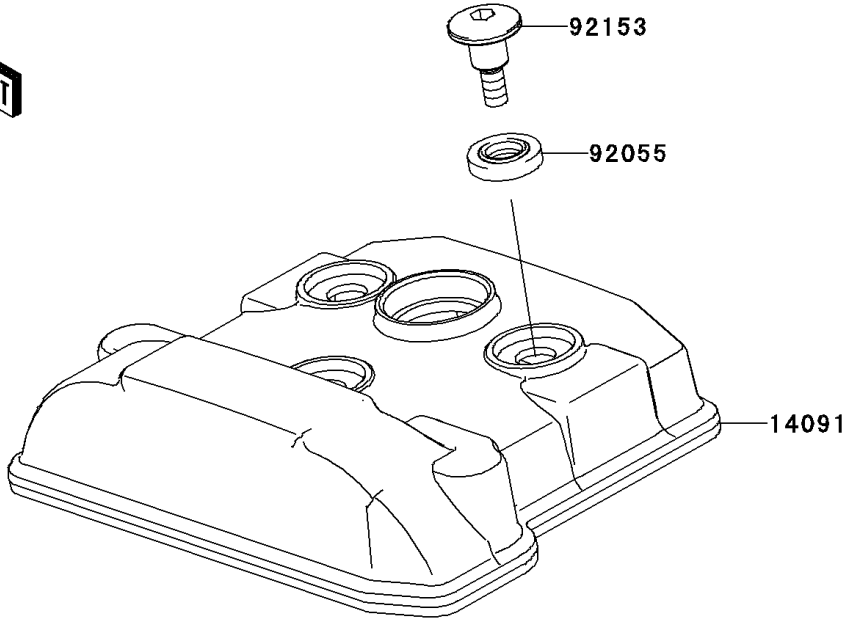

2009 KX™ 450F PARTS DIAGRAM

Cylinder Head Cover

E1112

2009 KX™ 450F PARTS LIST

Cylinder Head Cover

ITEM NAME	PART NUMBER	QUANTITY
GASKET,PLUG HOLE (Ref # 11061)	11061-0079	1
GASKET,HEAD COVER (Ref # 11061A)	11061-0351	1
COVER,CYLINDER HEAD (Ref # 14091)	14091-1631	1
RING-O,HEAD COVER BOLT (Ref # 92055)	92055-1352	3
BOLT,SOCKET,6X22.5 (Ref # 92153)	92153-1779	3