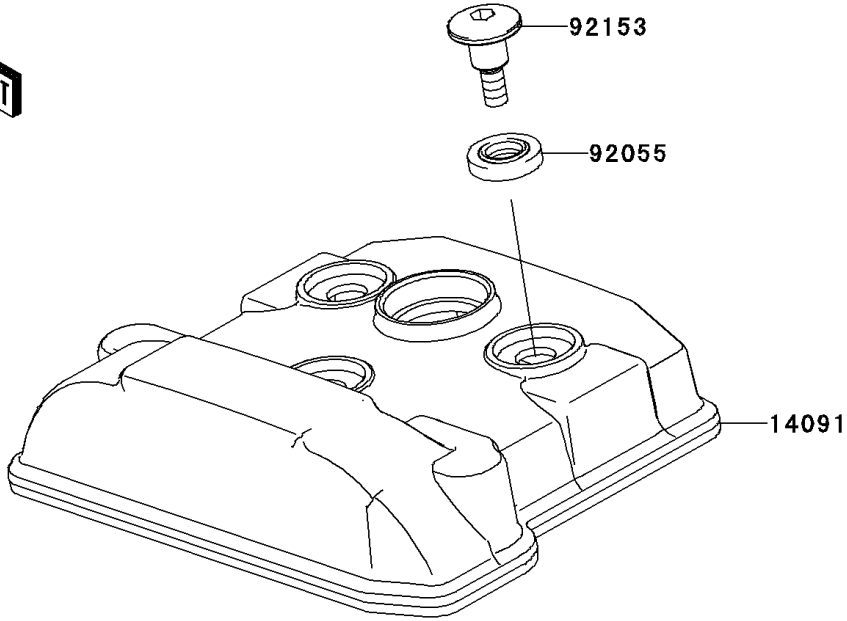

2009 KX™ 450F PARTS DIAGRAM

Cylinder Head Cover

E1112

2009 KX™ 450F PARTS LIST

Cylinder Head Cover

ITEM NAME	PART NUMBER	QUANTITY
GASKET,PLUG HOLE (Ref # 11061)	11061-0079	1
GASKET,HEAD COVER (Ref # 11061A)	11061-0351	1
COVER,CYLINDER HEAD (Ref # 14091)	14091-1631	1
RING-O,HEAD COVER BOLT (Ref # 92055)	92055-1352	3
BOLT,SOCKET,6X22.5 (Ref # 92153)	92153-1779	3