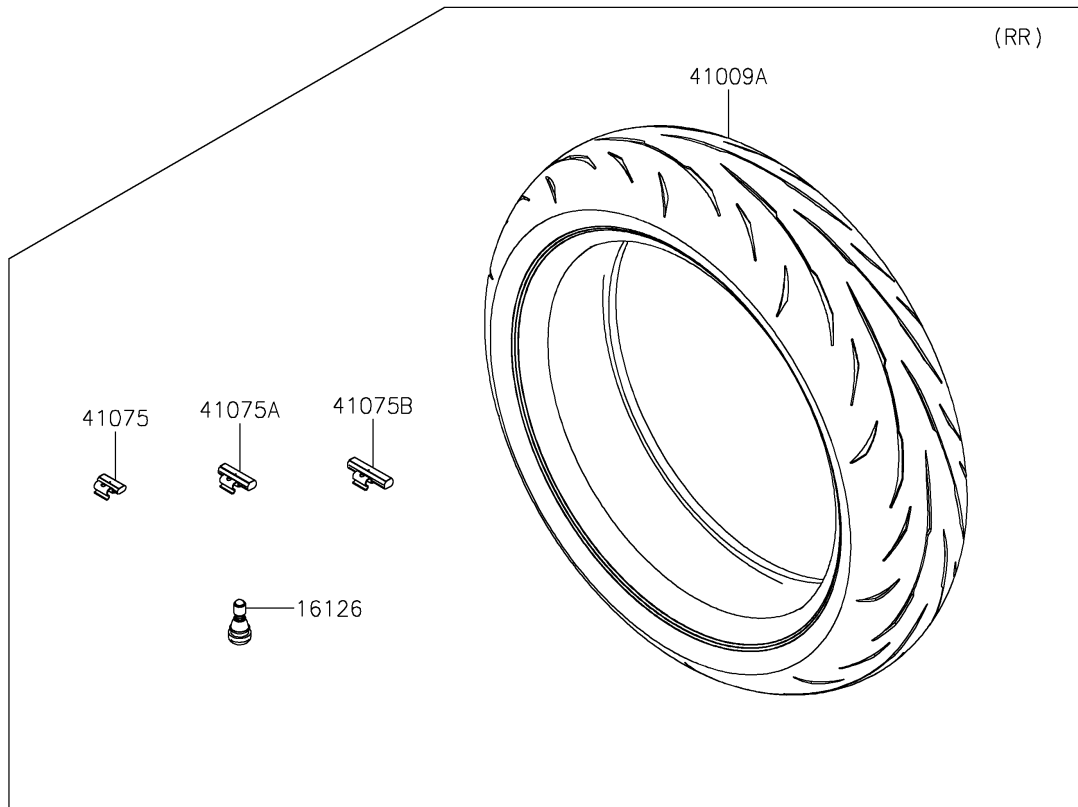

# 2024 NINJA® 7 HYBRID ABS PARTS DIAGRAM

Tires

## 2024 NINJA® 7 HYBRID ABS PARTS LIST

### Tires

ITEM NAME	PART NUMBER	QUANTITY
VALVE,TIRE (Ref # 16126)	16126-1140	2
TIRE,FR,120/70ZR17 58W,S/M Q5 (Ref # 41009)	41009-0940	1
TIRE,RR,160/60ZR17 69W,S/M Q5 (Ref # 41009A)	41009-0941	1
BALANCER-WHEEL,10G,SILVER (Ref # 41075)	41075-0007	AR
BALANCER-WHEEL,20G,SILVER (Ref # 41075A)	41075-0008	AR
BALANCER-WHEEL,30G,SILVER (Ref # 41075B)	41075-0009	AR