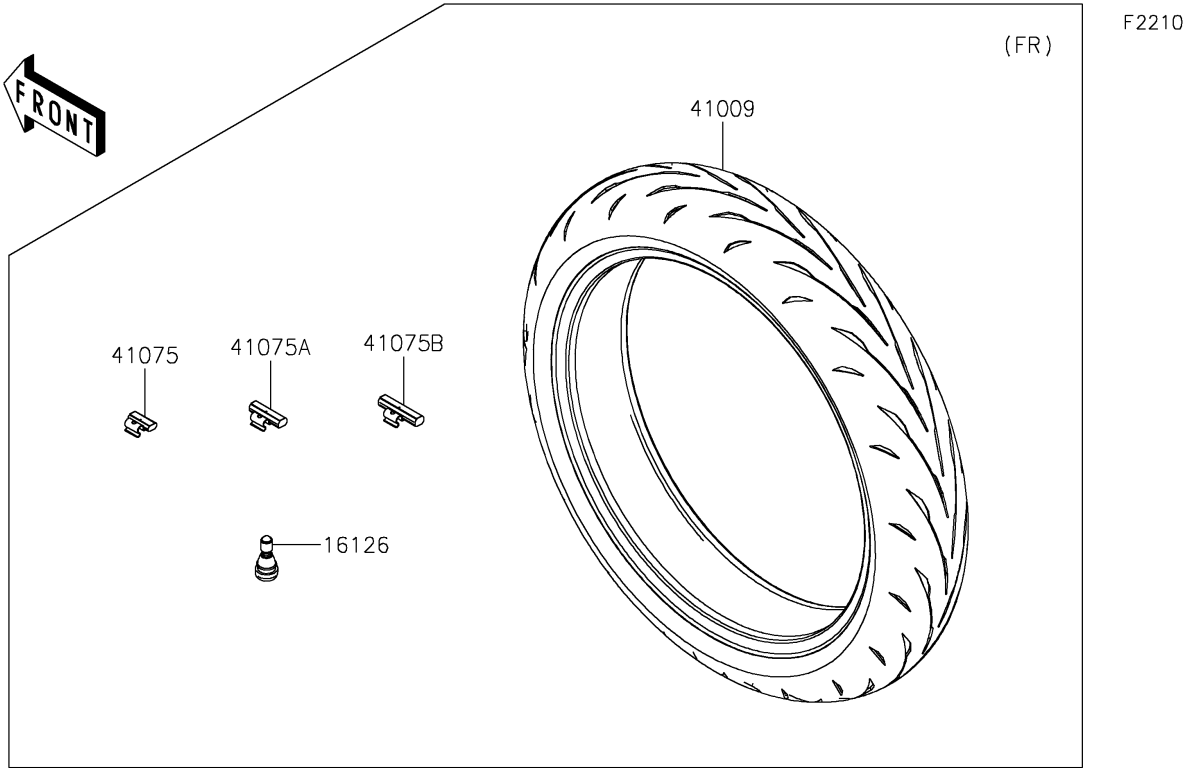

# 2024 NINJA® 7 HYBRID ABS PARTS DIAGRAM

Tires

## 2024 NINJA® 7 HYBRID ABS PARTS LIST

### Tires

ITEM NAME	PART NUMBER	QUANTITY
VALVE,TIRE (Ref # 16126)	16126-1140	2
TIRE,FR,120/70ZR17 58W,S/M Q5 (Ref # 41009)	41009-0940	1
TIRE,RR,160/60ZR17 69W,S/M Q5 (Ref # 41009A)	41009-0941	1
BALANCER-WHEEL,10G,SILVER (Ref # 41075)	41075-0007	AR
BALANCER-WHEEL,20G,SILVER (Ref # 41075A)	41075-0008	AR
BALANCER-WHEEL,30G,SILVER (Ref # 41075B)	41075-0009	AR