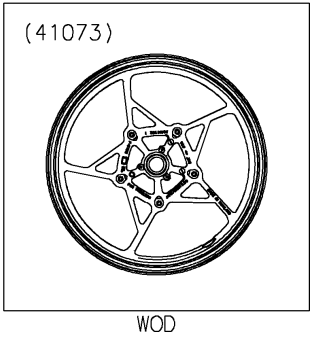

2024 NINJA® 7 HYBRID ABS PARTS DIAGRAM

Front Wheel

2024 NINJA® 7 HYBRID ABS PARTS LIST

Front Wheel

ITEM NAME	PART NUMBER	QUANTITY
AXLE,FR,20X209 (Ref # 41068)	41068-0616	1
WHEEL-ASSY,FR,G.BLACK (Ref # 41073)	41073-0807-QT	1
BEARING-BALL,20X42X12 (Ref # 92045)	92045-0820	2
SEAL-OIL,BJN30427 (Ref # 92049)	92049-0130	2
COLLAR,20X30X15.5 (Ref # 92152)	92152-0946	2
COLLAR,20.2X27.2X115 (Ref # 92152A)	92152-2227	1