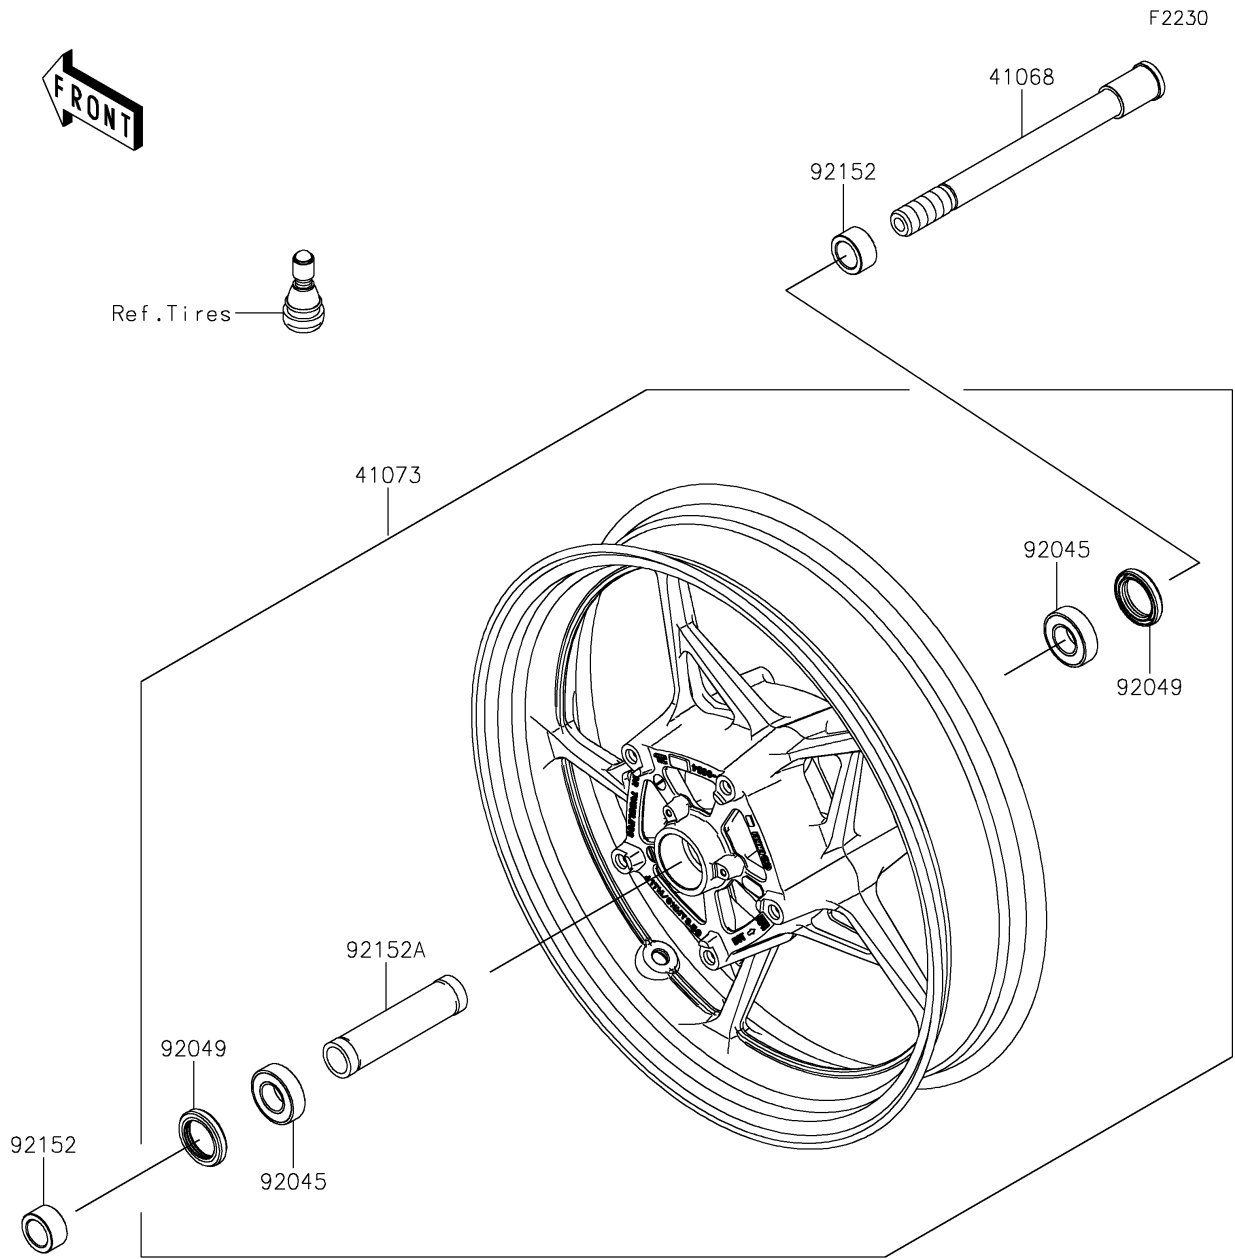

2024 NINJA® 7 HYBRID ABS PARTS DIAGRAM

Front Wheel

2024 NINJA® 7 HYBRID ABS PARTS LIST

Front Wheel

ITEM NAME	PART NUMBER	QUANTITY
AXLE,FR,20X209 (Ref # 41068)	41068-0616	1
WHEEL-ASSY,FR,G.BLACK (Ref # 41073)	41073-0807-QT	1
BEARING-BALL,20X42X12 (Ref # 92045)	92045-0820	2
SEAL-OIL,BJN30427 (Ref # 92049)	92049-0130	2
COLLAR,20X30X15.5 (Ref # 92152)	92152-0946	2
COLLAR,20.2X27.2X115 (Ref # 92152A)	92152-2227	1