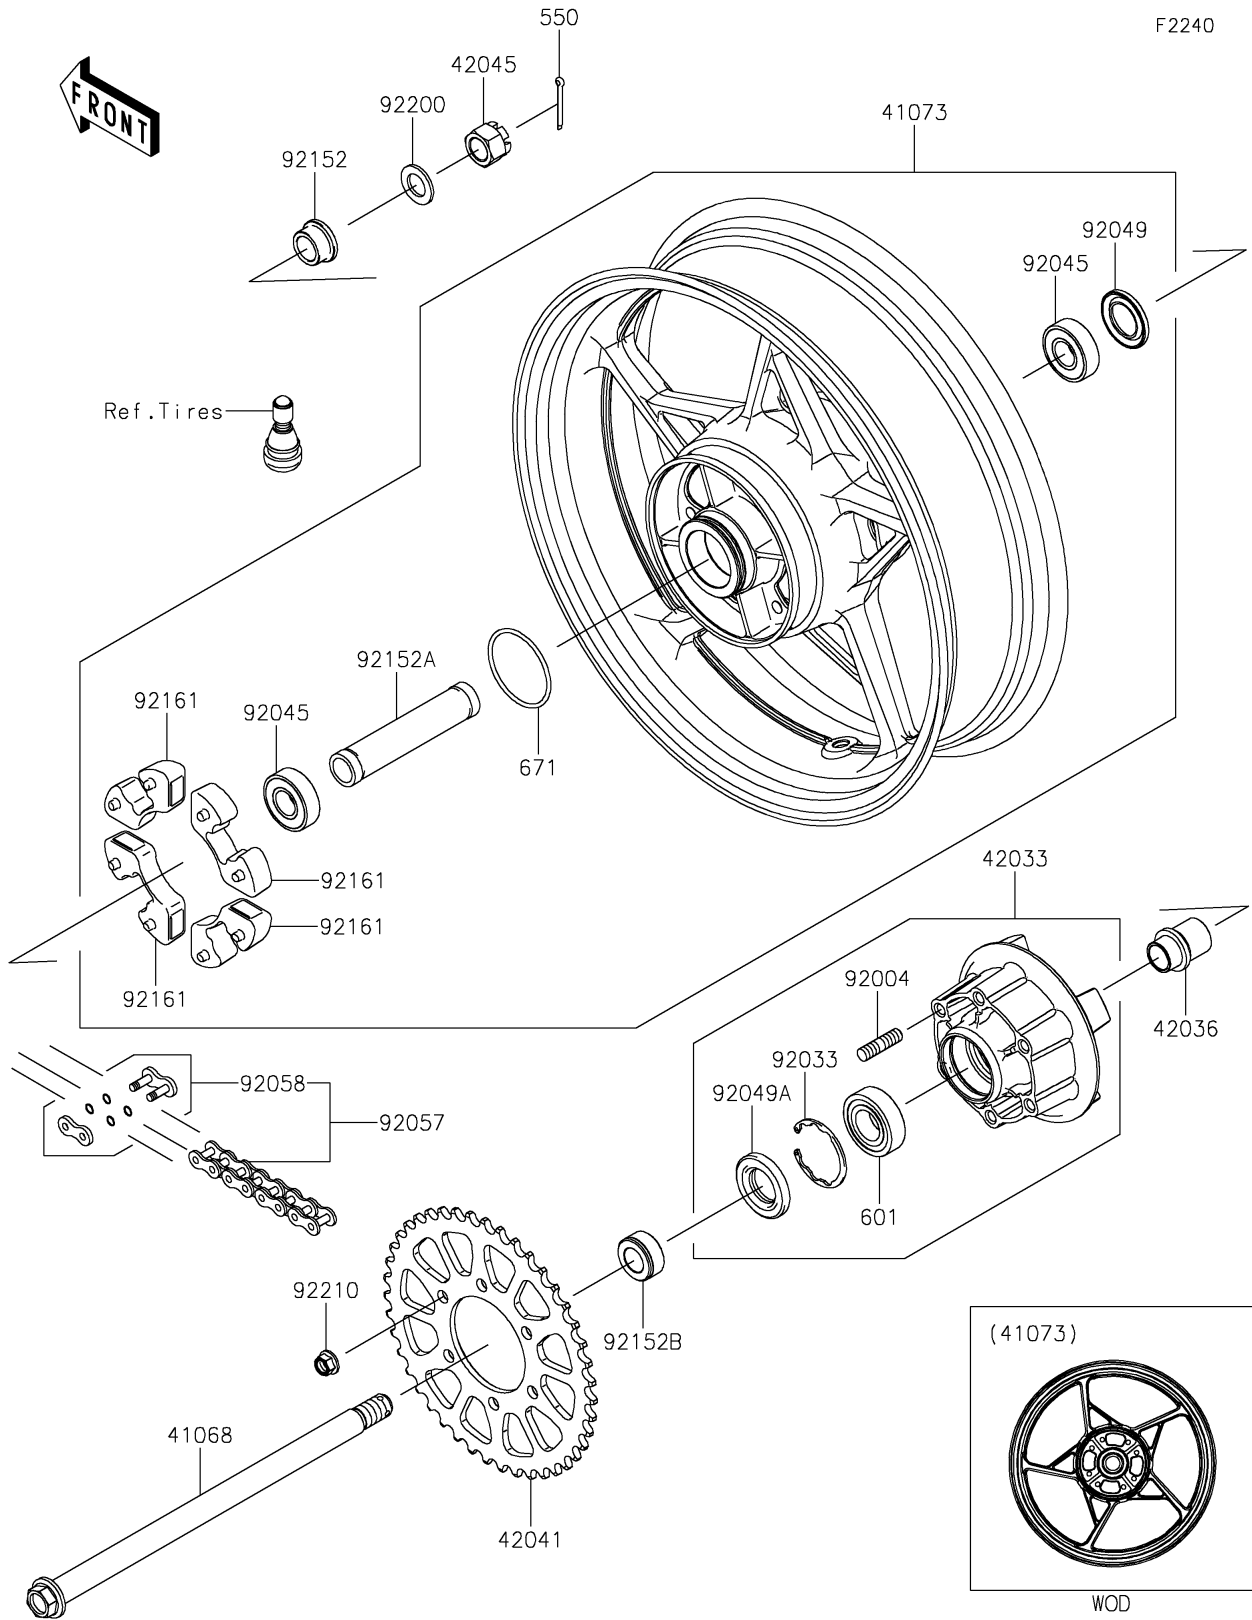

2024 NINJA® 7 HYBRID ABS PARTS DIAGRAM

Rear Wheel/Chain

2024 NINJA® 7 HYBRID ABS PARTS LIST

Rear Wheel/Chain

ITEM NAME	PART NUMBER	QUANTITY
AXLE,RR (Ref # 41068)	41068-0579	1
WHEEL-ASSY,RR,G.BLACK (Ref # 41073)	41073-0893-QT	1
COUPLING-ASSY,RR HUB (Ref # 42033)	42033-0597	1
SLEEVE,RR HUB (Ref # 42036)	42036-0884	1
SPROCKET-HUB,43T (Ref # 42041)	42041-0192	1
NUT,CASTLE,18MM (Ref # 42045)	42045-018	1
STUD,10X19 (Ref # 92004)	92004-0048	6
RING-SNAP,52MM (Ref # 92033)	92033-1043	1
BEARING-BALL,20X47X14 (Ref # 92045)	92045-0821	2
SEAL-OIL,28 47 5 (Ref # 92049)	92049-0140	1
SEAL-OIL (Ref # 92049A)	92049-1287	1
CHAIN,DRIVE,DID520VM4X122L (Ref # 92057)	92057-0867	1
JOINT-CHAIN,DRIVE (Ref # 92058)	92058-0081	1
COLLAR,RR AXLE,RH,L=17 (Ref # 92152)	92152-0302	1
COLLAR,20.2X27.2X133 (Ref # 92152A)	92152-2228	1
COLLAR,RR AXLE,LH,L=16 (Ref # 92152B)	92152-2912	1
DAMPER,SHOCK,RR HUB (Ref # 92161)	92161-0303	4
WASHER,19X32X2.6 (Ref # 92200)	92200-1489	1
NUT,LOCK,FLANGED,10MM (Ref # 92210)	92210-0276	6
PIN-COTTER,4.0X35 (Ref # 550)	550AA4035	1
BEARING-BALL (Ref # 601)	601B6205UU	1
O RING,60MM (Ref # 671)	671B2560	1