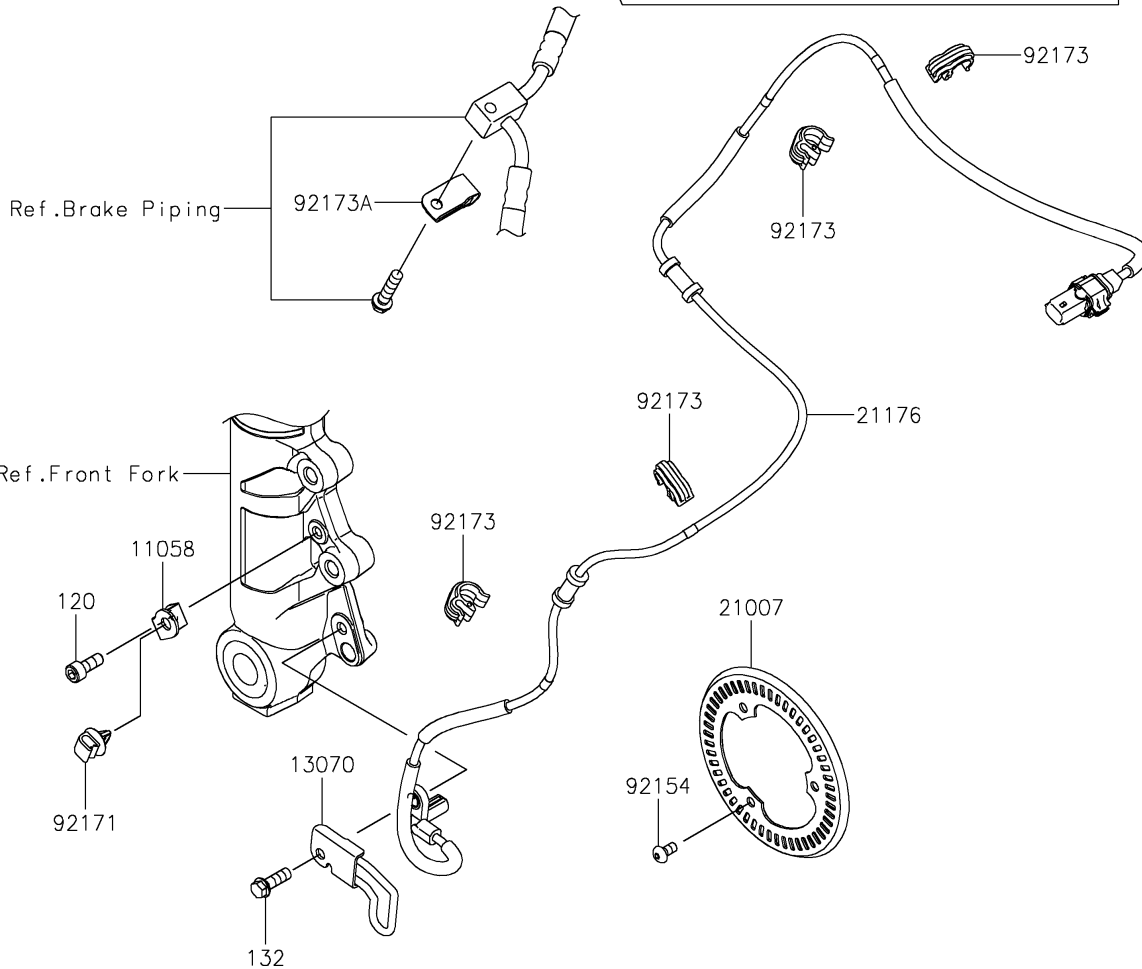

2024 NINJA® 7 HYBRID ABS PARTS DIAGRAM

Front Master Cylinder

F2291

2024 NINJA® 7 HYBRID ABS PARTS LIST

Front Master Cylinder

ITEM NAME	PART NUMBER	QUANTITY
BRACKET,SENSOR (Ref # 11058)	11058-1074	1
GUIDE,SENSOR (Ref # 13070)	13070-1498	1
LEVER-COMP (Ref # 13236)	13236-0864	1
PLATE (Ref # 13272)	13272-0573	1
ROTOR,SENSOR,FR (Ref # 21007)	21007-0671	1
SENSOR,SPEED,FR (Ref # 21176)	21176-1235	1
SWITCH,BRAKE (Ref # 27010)	27010-0762	1
CYLINDER-ASSY-MASTER,FR (Ref # 43015)	43015-0824	1
PISTON-COMP-BRAKE (Ref # 43020)	43020-0008	1
STOPPER-BRAKE,PISTON (Ref # 43022)	43022-1010	1
CAP-BRAKE (Ref # 43026)	43026-0019	1
PLATE-DIAPHRAGM (Ref # 43027)	43027-0008	1
DIAPHRAGM (Ref # 43028)	43028-0015	1
HOLDER-BRAKE,MASTER-CYLINDER (Ref # 43034)	43034-0050	1
COVER-SEAL,MASTER CYLINDER (Ref # 49016)	49016-1044	1
BOLT,LEVER SET,BLACK (Ref # 92002)	92002-1322	1
BOLT,SCREW,4X12 (Ref # 92002A)	92002-1323	1
NUT,FLANGED,6MM (Ref # 92015)	92015-1528	1
BOLT,SOCKET,5X10 (Ref # 92154)	92154-2801	3
CLAMP (Ref # 92171)	92171-0640	1
SCREW,4X20 (Ref # 92172)	92172-0320	2
CLAMP,HOSE&SENSOR LINE (Ref # 92173)	92173-1613	4
CLAMP (Ref # 92173A)	92173-2175	1
BOLT-SOCKET,6X16 (Ref # 120)	120CA0616	1
BOLT-SOCKET,6X22 (Ref # 120A)	120CB0622	2
BOLT-FLANGED-SMALL,6X18 (Ref # 132)	132BA0618	1