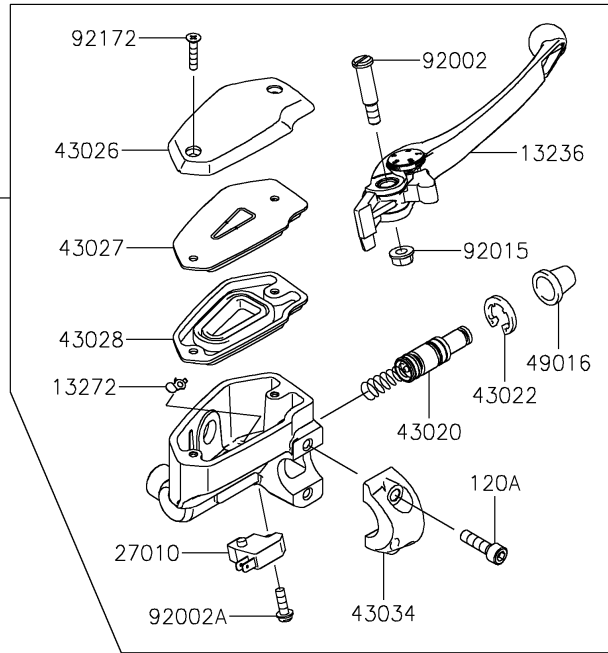

2024 NINJA® 7 HYBRID ABS PARTS DIAGRAM

Front Master Cylinder

F2291

2024 NINJA® 7 HYBRID ABS PARTS LIST

Front Master Cylinder

ITEM NAME	PART NUMBER	QUANTITY
BRACKET,SENSOR (Ref # 11058)	11058-1074	1
GUIDE,SENSOR (Ref # 13070)	13070-1498	1
LEVER-COMP (Ref # 13236)	13236-0864	1
PLATE (Ref # 13272)	13272-0573	1
ROTOR,SENSOR,FR (Ref # 21007)	21007-0671	1
SENSOR,SPEED,FR (Ref # 21176)	21176-1235	1
SWITCH,BRAKE (Ref # 27010)	27010-0762	1
CYLINDER-ASSY-MASTER,FR (Ref # 43015)	43015-0824	1
PISTON-COMP-BRAKE (Ref # 43020)	43020-0008	1
STOPPER-BRAKE,PISTON (Ref # 43022)	43022-1010	1
CAP-BRAKE (Ref # 43026)	43026-0019	1
PLATE-DIAPHRAGM (Ref # 43027)	43027-0008	1
DIAPHRAGM (Ref # 43028)	43028-0015	1
HOLDER-BRAKE,MASTER-CYLINDER (Ref # 43034)	43034-0050	1
COVER-SEAL,MASTER CYLINDER (Ref # 49016)	49016-1044	1
BOLT,LEVER SET,BLACK (Ref # 92002)	92002-1322	1
BOLT,SCREW,4X12 (Ref # 92002A)	92002-1323	1
NUT,FLANGED,6MM (Ref # 92015)	92015-1528	1
BOLT,SOCKET,5X10 (Ref # 92154)	92154-2801	3
CLAMP (Ref # 92171)	92171-0640	1
SCREW,4X20 (Ref # 92172)	92172-0320	2
CLAMP,HOSE&SENSOR LINE (Ref # 92173)	92173-1613	4
CLAMP (Ref # 92173A)	92173-2175	1
BOLT-SOCKET,6X16 (Ref # 120)	120CA0616	1
BOLT-SOCKET,6X22 (Ref # 120A)	120CB0622	2
BOLT-FLANGED-SMALL,6X18 (Ref # 132)	132BA0618	1