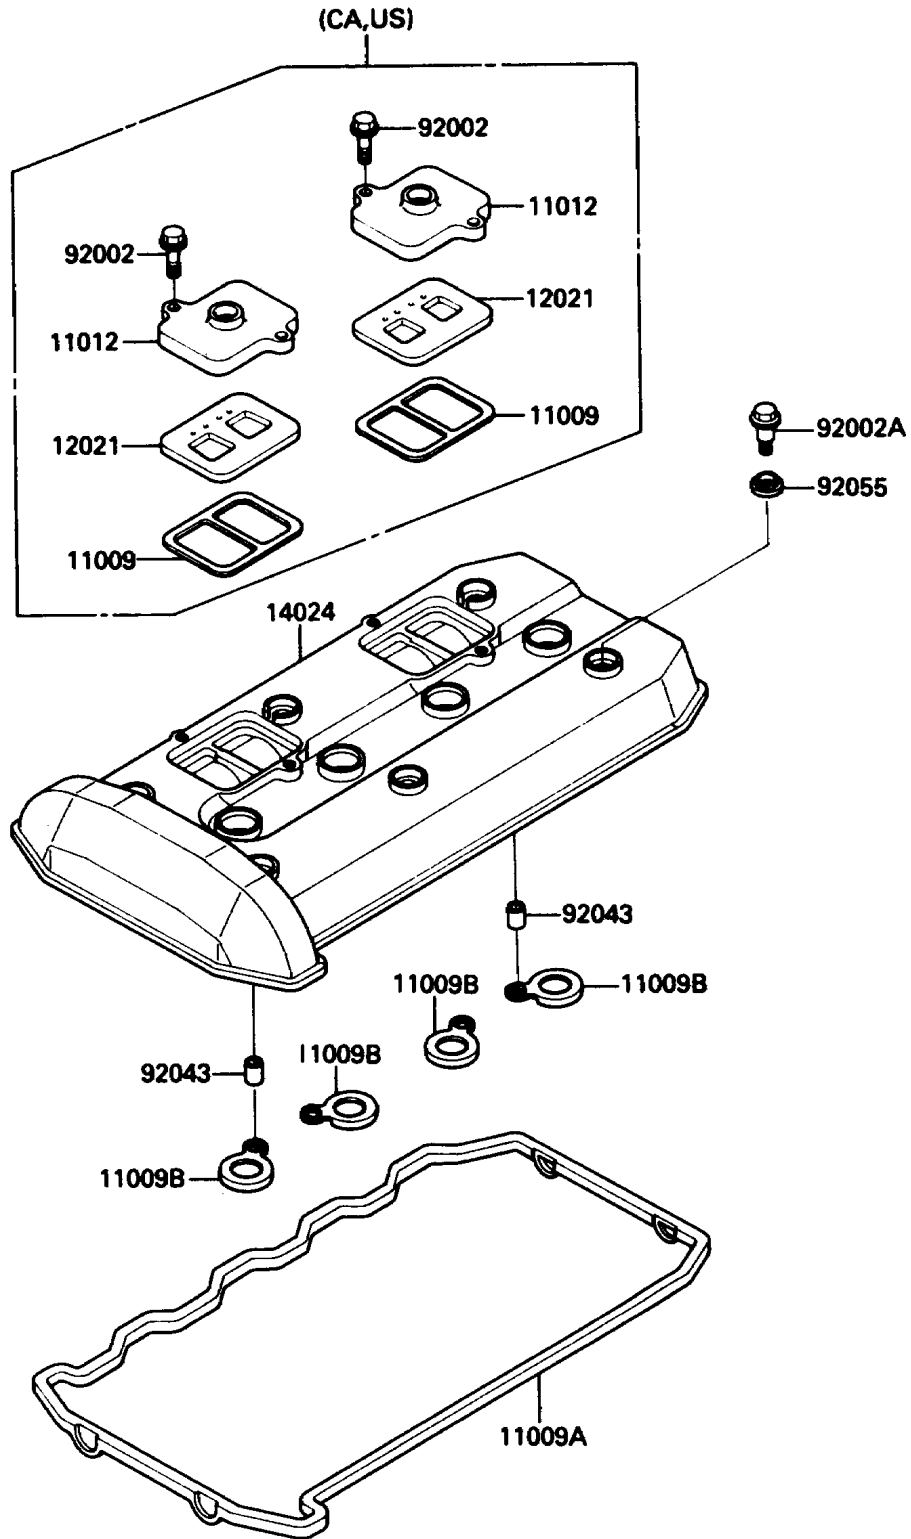

1990 Ninja® ZX™-10 PARTS DIAGRAM

Cylinder Head Cover

E1112

1990 Ninja® ZX™-10 PARTS LIST

Cylinder Head Cover

ITEM NAME	PART NUMBER	QUANTITY
GASKET, REED VALVE (Ref # 11009)	11009-1379	2
GASKET, HEAD COVER (Ref # 11009A)	11009-1724	1
GASKET, SPARK PLUG (Ref # 11009B)	11009-1725	4
CAP, REED VALVE (Ref # 11012)	11012-1532	2
VALVE-ASSY-REED (Ref # 12021)	12021-1053	2
COVER, HEAD (Ref # 14024)	14024-1628	1
BOLT, 6X22 (Ref # 92002)	92002-1068	4
BOLT, HEAD COVER (Ref # 92002A)	92002-1504	6
PIN, 8.2X10X14 (Ref # 92043)	92043-1264	4
RING-O, HEAD COVER BOLT (Ref # 92055)	92055-1352	6