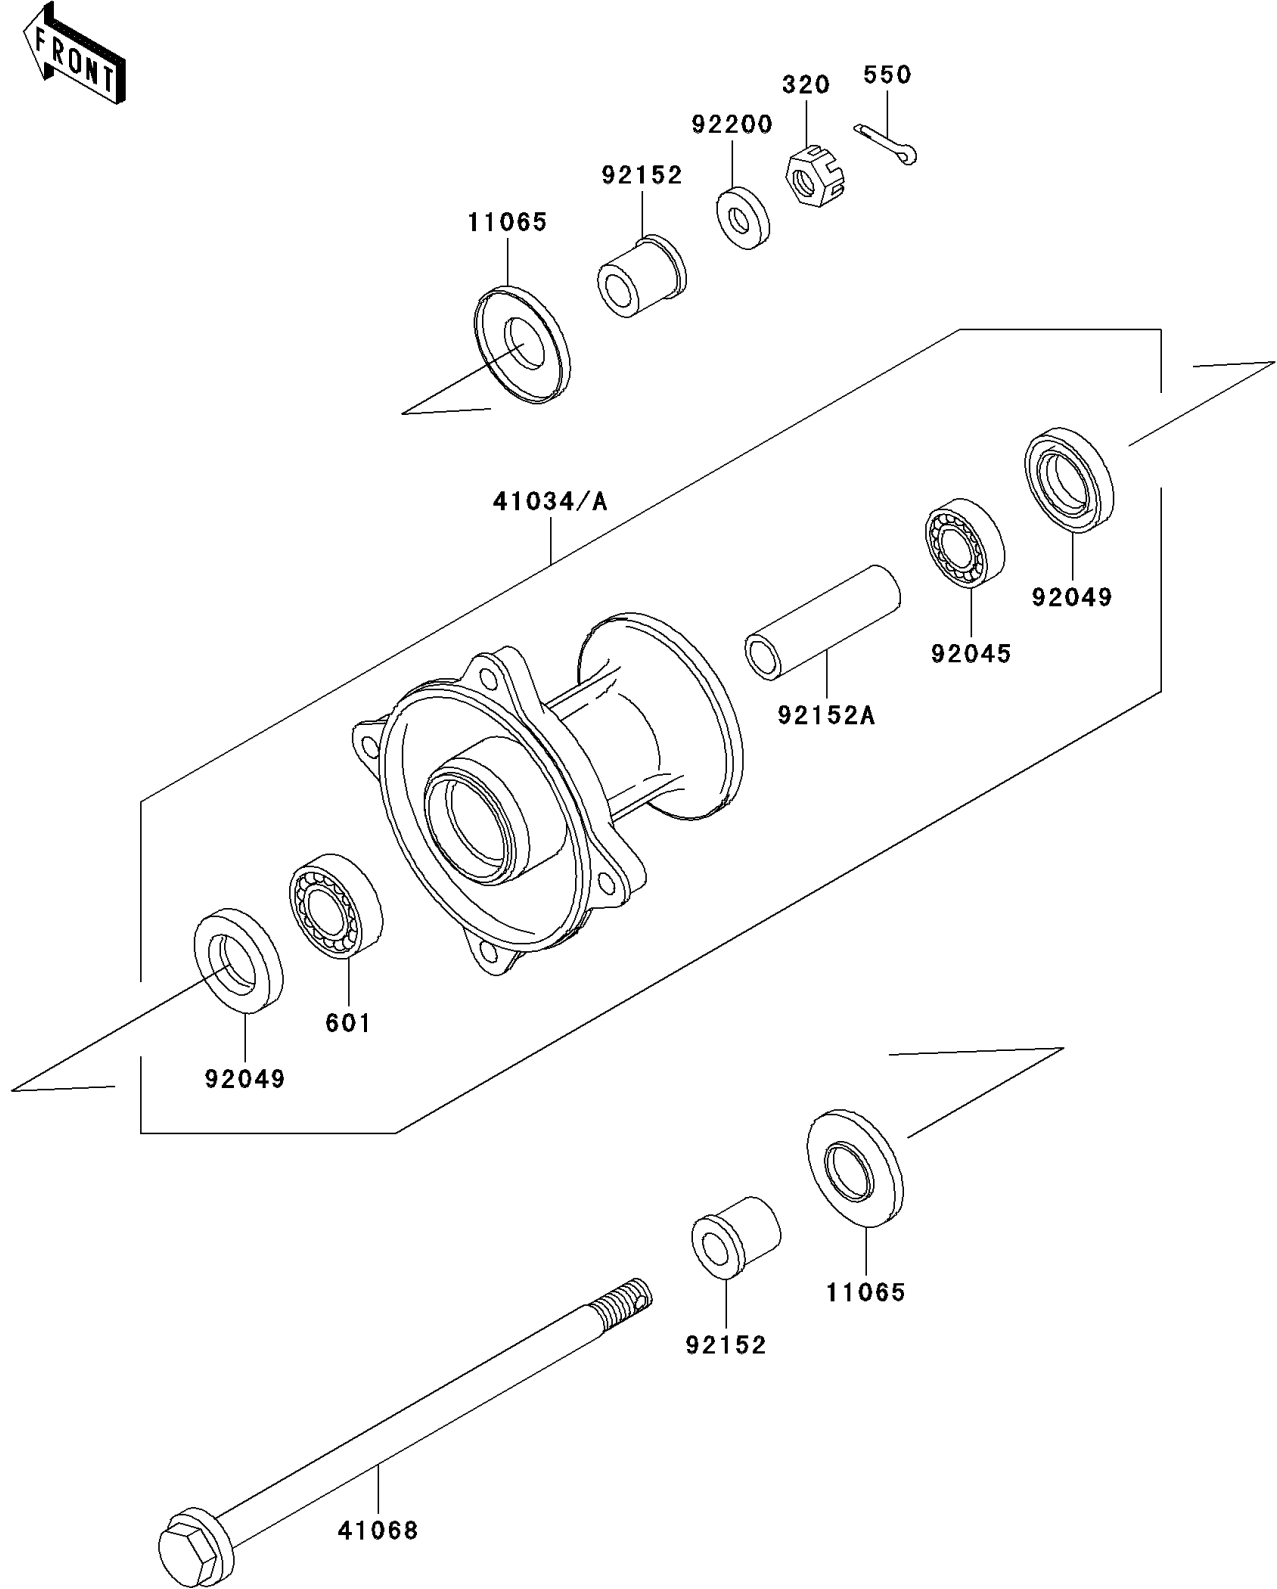

# 2007 KX65 PARTS DIAGRAM

Front Hub

F2230

## 2007 KX65 PARTS LIST

### Front Hub

ITEM NAME	PART NUMBER	QUANTITY
NUT-CASTLE (Ref # 320)	320BA1200	1
PIN-COTTER,3.0X25 (Ref # 550)	550AA3025	1
BEARING-BALL,#6201UUC3 (Ref # 601)	601B6301UU	1
CAP (Ref # 11065)	11065-1137	2
DRUM-ASSY,FRONT BRAKE (Ref # 41034A)	41034-1302	1
AXLE,FR (Ref # 41068)	41068-1418	1
BEARING-BALL,TMB201LLUC3/2A (Ref # 92045)	92045-1062	1
SEAL-OIL,TC20376.5 (Ref # 92049)	92049-1257	2
COLLAR,AXLE,L=15.5 (Ref # 92152)	92152-1196	2
COLLAR,FR BRAKE DRUM,L=59 (Ref # 92152A)	92152-1197	1
WASHER,12.3X23X2.3 (Ref # 92200)	92200-1004	1