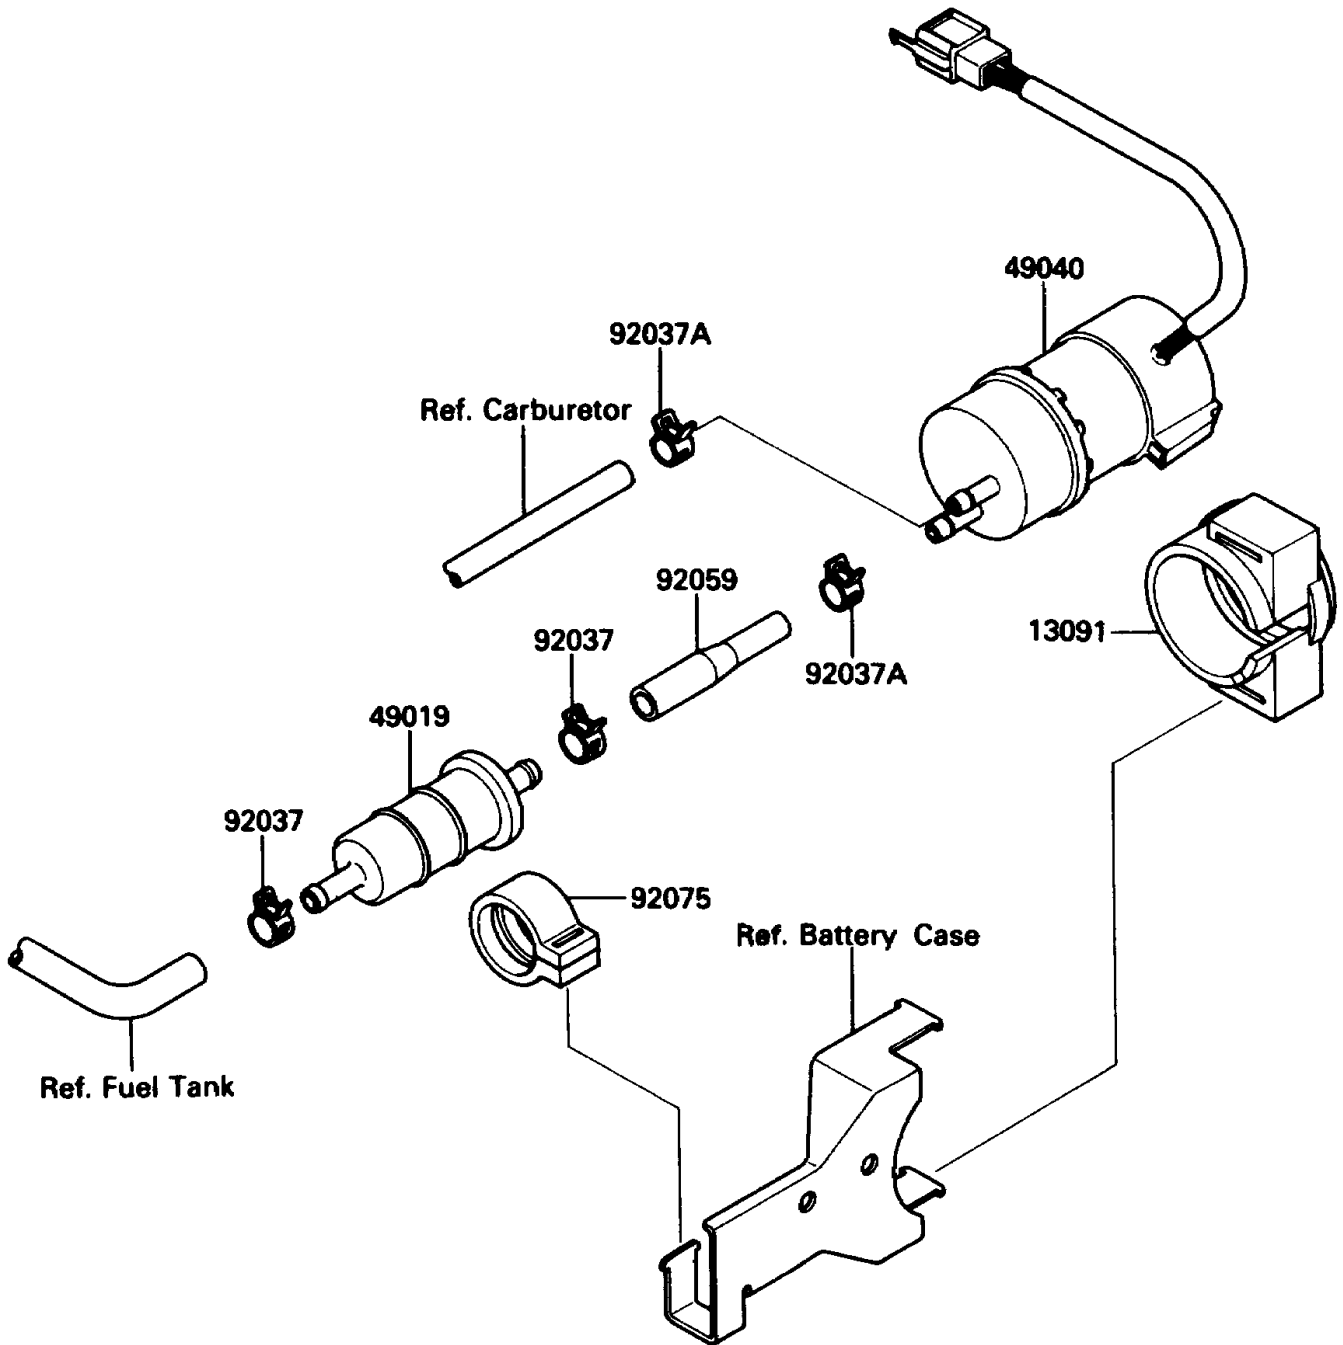

1990 Ninja® ZX™-10 PARTS DIAGRAM

Fuel Pump

E1520

1990 Ninja® ZX™-10 PARTS LIST

Fuel Pump

ITEM NAME	PART NUMBER	QUANTITY
HOLDER (Ref # 13091)	13091-1512	1
FILTER-FUEL (Ref # 49019)	49019-1055	1
PUMP-FUEL (Ref # 49040)	49040-1056	1
CLAMP (Ref # 92037)	92037-1181	2
CLAMP,TUBE (Ref # 92037A)	92037-1505	2
TUBE,FUEL (Ref # 92059)	92059-1918	1
DAMPER,FUEL FILTER (Ref # 92075)	92075-1853	1