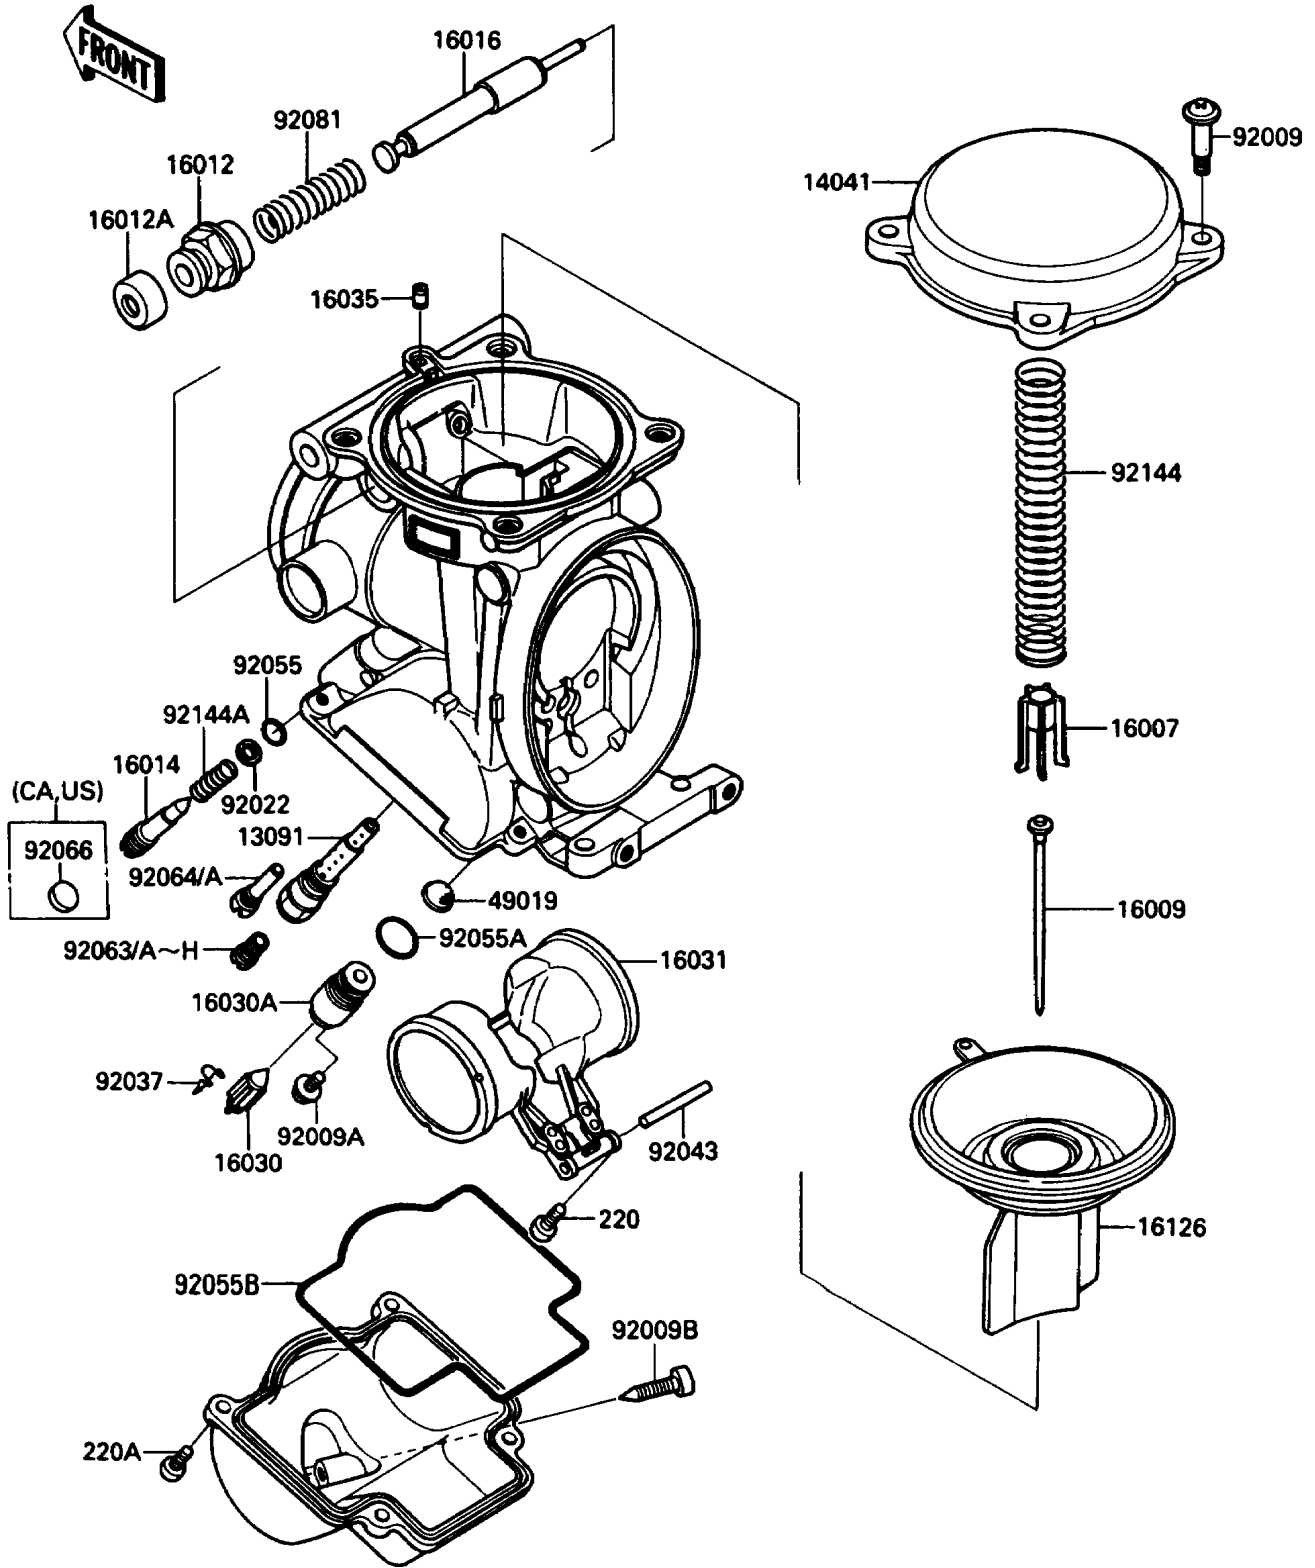

1990 Ninja® ZX™-10 PARTS DIAGRAM

Carburetor Parts

E1612

1990 Ninja® ZX™-10 PARTS LIST

Carburetor Parts

ITEM NAME	PART NUMBER	QUANTITY
HOLDER,NEEDLE JET (Ref # 13091)	13091-1579	4
CAP-CHAMBER,MIXING (Ref # 14041)	14041-1091	4
SEAT-SPRING,VALVE (Ref # 16007)	16007-1117	4
NEEDLE-JET,N14C (Ref # 16009)	16009-1477	4
CAP-STARTER PLUNGER (Ref # 16012)	16012-1051	4
CAP-STARTER PLUNGER (Ref # 16012A)	16012-1052	4
SCREW-PILOT AIR (Ref # 16014)	16014-1064	4
PLUNGER,STARTER (Ref # 16016)	16016-1061	4
VALVE-FLOAT (Ref # 16030)	16030-1007	4
SEAT-VALVE,FLOAT (Ref # 16030A)	16030-1068	4
FLOAT (Ref # 16031)	16031-1070	4
JET-AIR,LEAK (Ref # 16035)	16035-1055	4
VALVE,VACUUM (Ref # 16126)	16126-1214	4
FILTER-FUEL,STRAINER (Ref # 49019)	49019-3707	4
SCREW,4X4.4 (Ref # 92009)	92009-1549	15
SCREW,4X8 (Ref # 92009A)	92009-1550	4
SCREW,DRAIN,M6X0.75 (Ref # 92009B)	92009-1551	4
WASHER,PLAIN (Ref # 92022)	92022-1003	4
CLAMP,FLOAT VALVE (Ref # 92037)	16044-007	4
PIN,FLOAT (Ref # 92043)	92043-1207	4
RING-O,PILOT ADJUST (Ref # 92055)	92055-1002	4
RING-O,VALVE SEAT (Ref # 92055A)	92055-1425	4
RING-O,FLOAT CHAMBER (Ref # 92055B)	92055-1426	4
JET-MAIN,#140 (Ref # 92063)	92063-1013	4
JET-MAIN,#135 (Ref # 92063A)	92063-1014	4
JET-MAIN,#135 (Ref # 92063B)	92063-1014	4
JET-MAIN,#138 (Ref # 92063C)	92063-1015	4
JET-MAIN,2ND,#125 (Ref # 92063D)	92063-1069	4
JET-MAIN,2ND,#128 (Ref # 92063E)	92063-1074	4

1990 Ninja® ZX™-10 PARTS LIST

Carburetor Parts

ITEM NAME	PART NUMBER	QUANTITY
JET-MAIN,#130 (Ref # 92063F)	92063-1075	4
JET-MAIN,#130 (Ref # 92063G)	92063-1075	4
JET-MAIN,#132 (Ref # 92063H)	92063-1076	4
JET-PILOT,#35 (Ref # 92064)	92064-1101	4
JET-PILOT,#38 (Ref # 92064A)	92064-1119	4
PLUG,PILOT AIR SCREW,6.9X2 (Ref # 92066)	92066-1051	4
SPRING,STARTER PLUNGER (Ref # 92081)	92081-1761	4
SPRING,VACUUM VALVE (Ref # 92144)	92144-1219	4
SPRING,PILOT AIR SCREW (Ref # 92144A)	92144-1349	4
SCREW-PAN-CROS (Ref # 220)	220D0408	4
SCREW-PAN-CROS (Ref # 220A)	220D0410	16