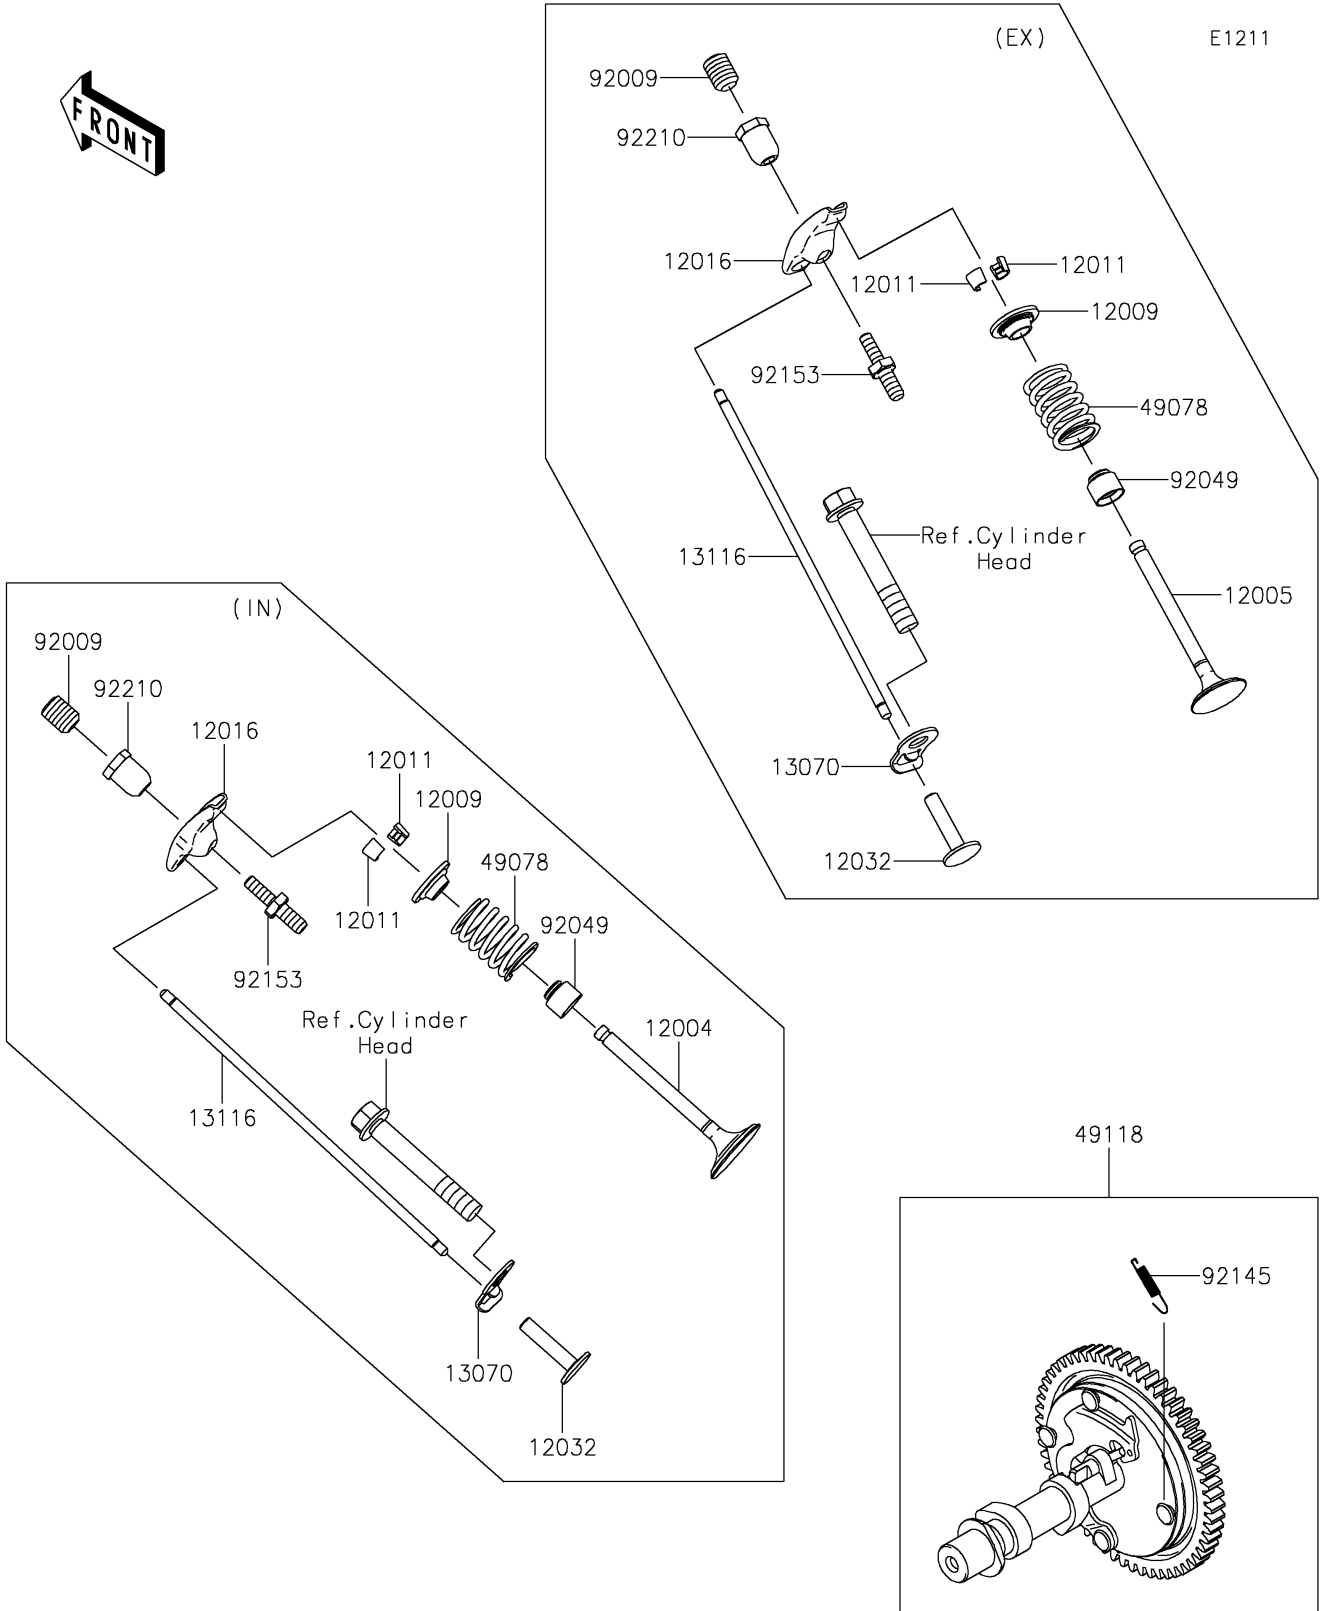

2021 MULE SX™ 4x4 FI PARTS DIAGRAM

Valve(s)/Camshaft(s)

2021 MULE SX™ 4x4 FI PARTS LIST

Valve(s)/Camshaft(s)

ITEM NAME	PART NUMBER	QUANTITY
VALVE-INTAKE (Ref # 12004)	12004-7004	1
VALVE-EXHAUST (Ref # 12005)	12005-7013	1
RETAINER-VALVE SPRING (Ref # 12009)	12009-7004	2
COLLET (Ref # 12011)	12011-2052	4
ARM-ROCKER (Ref # 12016)	12016-7007	2
TAPPET (Ref # 12032)	12032-7001	2
GUIDE,ROD-PUSH (Ref # 13070)	13070-7012	2
ROD-PUSH (Ref # 13116)	13116-7004	2
SPRING-ENGINE VALVE (Ref # 49078)	49078-7003	2
CAMSHAFT-COMP (Ref # 49118)	49118-0873	1
SCREW (Ref # 92009)	92009-2341	2
SEAL-OIL,7X15X13 (Ref # 92049)	92049-7020	2
SPRING (Ref # 92145)	92145-1653	1
BOLT (Ref # 92153)	92153-7019	2
NUT,M6 (Ref # 92210)	92210-7033	2