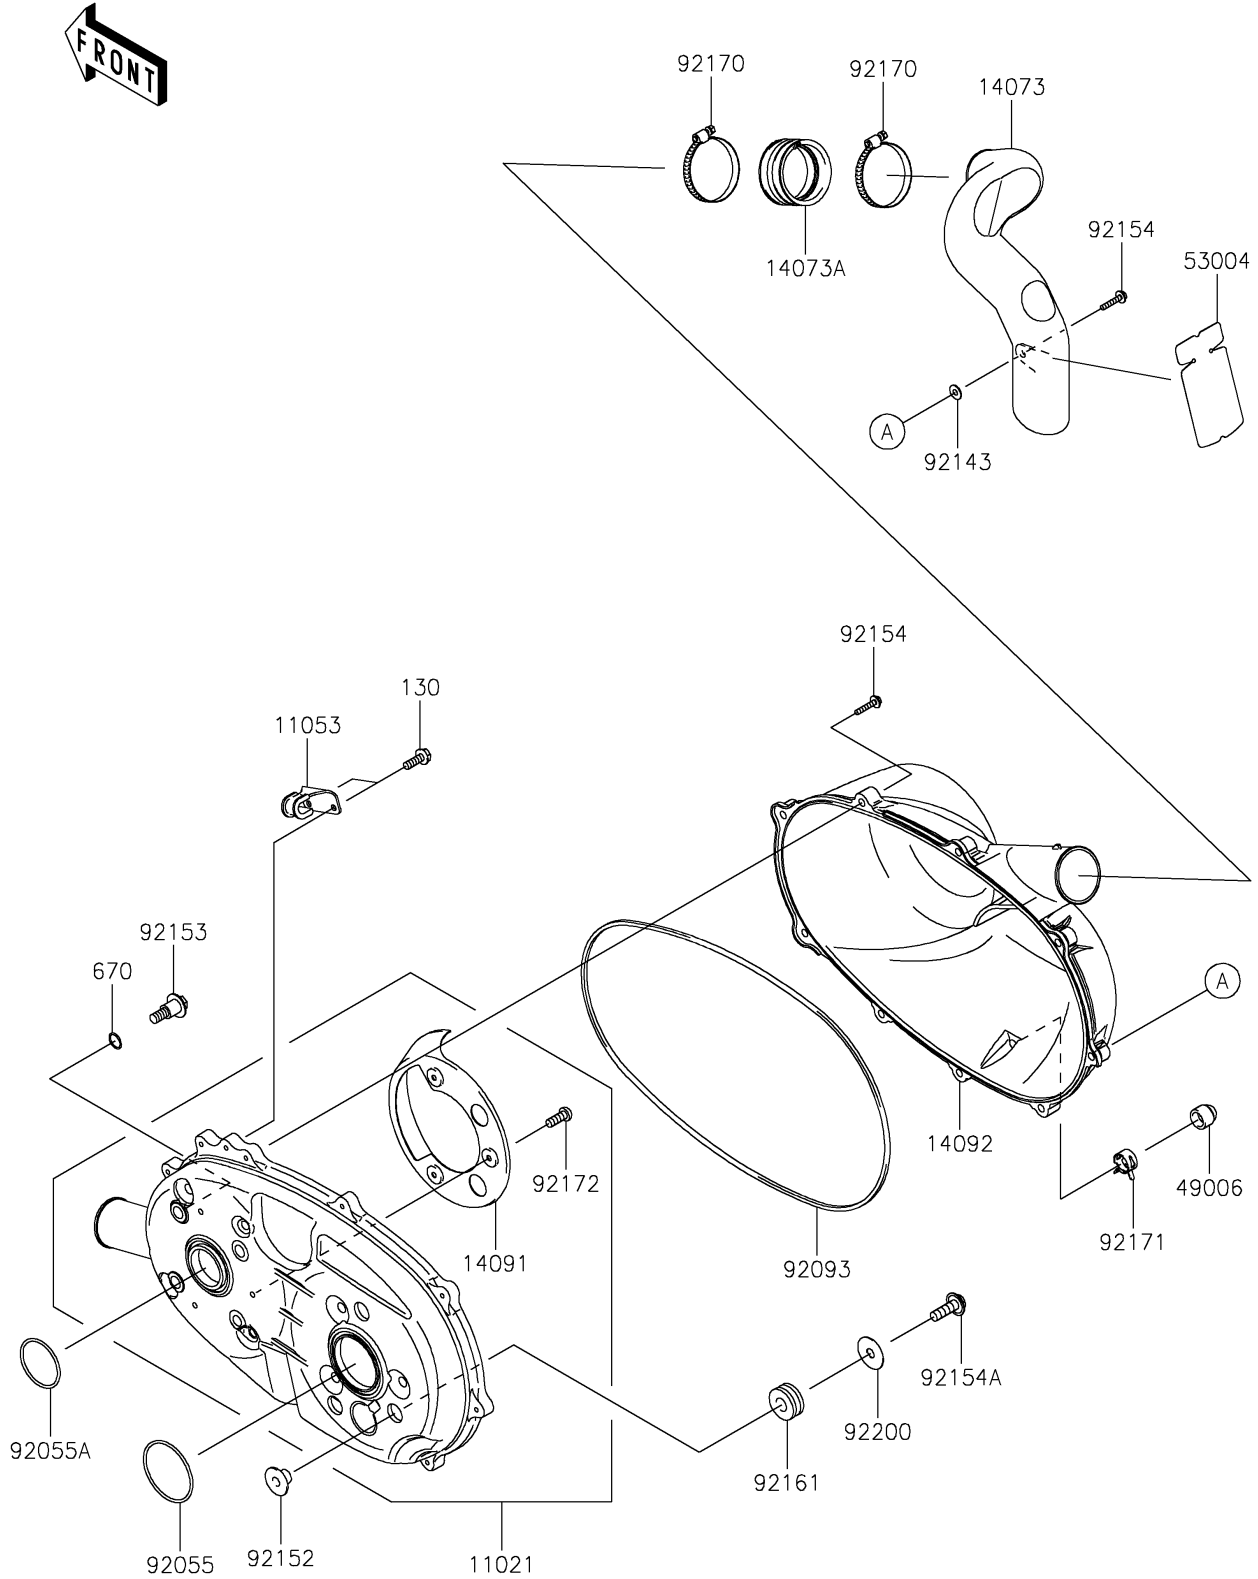

2021 MULE SX™ 4x4 FI PARTS DIAGRAM

Converter Cover

E1393

2021 MULE SX™ 4x4 FI PARTS LIST

Converter Cover

ITEM NAME	PART NUMBER	QUANTITY
CASE-ASSY,BELT CONVERTER (Ref # 11021)	11021-0023	1
BRACKET (Ref # 11053)	11053-1483	1
DUCT,EXHAUST (Ref # 14073)	14073-0287	1
DUCT,JOINT (Ref # 14073A)	14073-1775	1
COVER (Ref # 14091)	14091-0391	1
COVER,BELT CONVERTER (Ref # 14092)	14092-1007	1
BOOT,DRAIN (Ref # 49006)	49006-3718	1
MAT (Ref # 53004)	53004-0051	1
RING-O,64MM (Ref # 92055)	92055-0748	1
RING-O,49.4MM (Ref # 92055A)	92055-0749	1
SEAL (Ref # 92093)	92093-0586	1
COLLAR (Ref # 92143)	92143-1087	1
COLLAR (Ref # 92152)	92152-0894	3
BOLT,8X26.5 (Ref # 92153)	92153-0594	4
BOLT,6X35 (Ref # 92154)	92154-0342	9
BOLT,FLANGED,8X25 (Ref # 92154A)	92154-1068	3
DAMPER (Ref # 92161)	92161-1484	3
CLAMP (Ref # 92170)	92170-1764	2
CLAMP (Ref # 92171)	92171-0329	1
SCREW,5X14 (Ref # 92172)	92172-0166	3
WASHER,8.5X29X0.8 (Ref # 92200)	92200-0574	3
BOLT-FLANGED,6X18 (Ref # 130)	130BA0618	2
O RING,12MM (Ref # 670)	670D2012	4