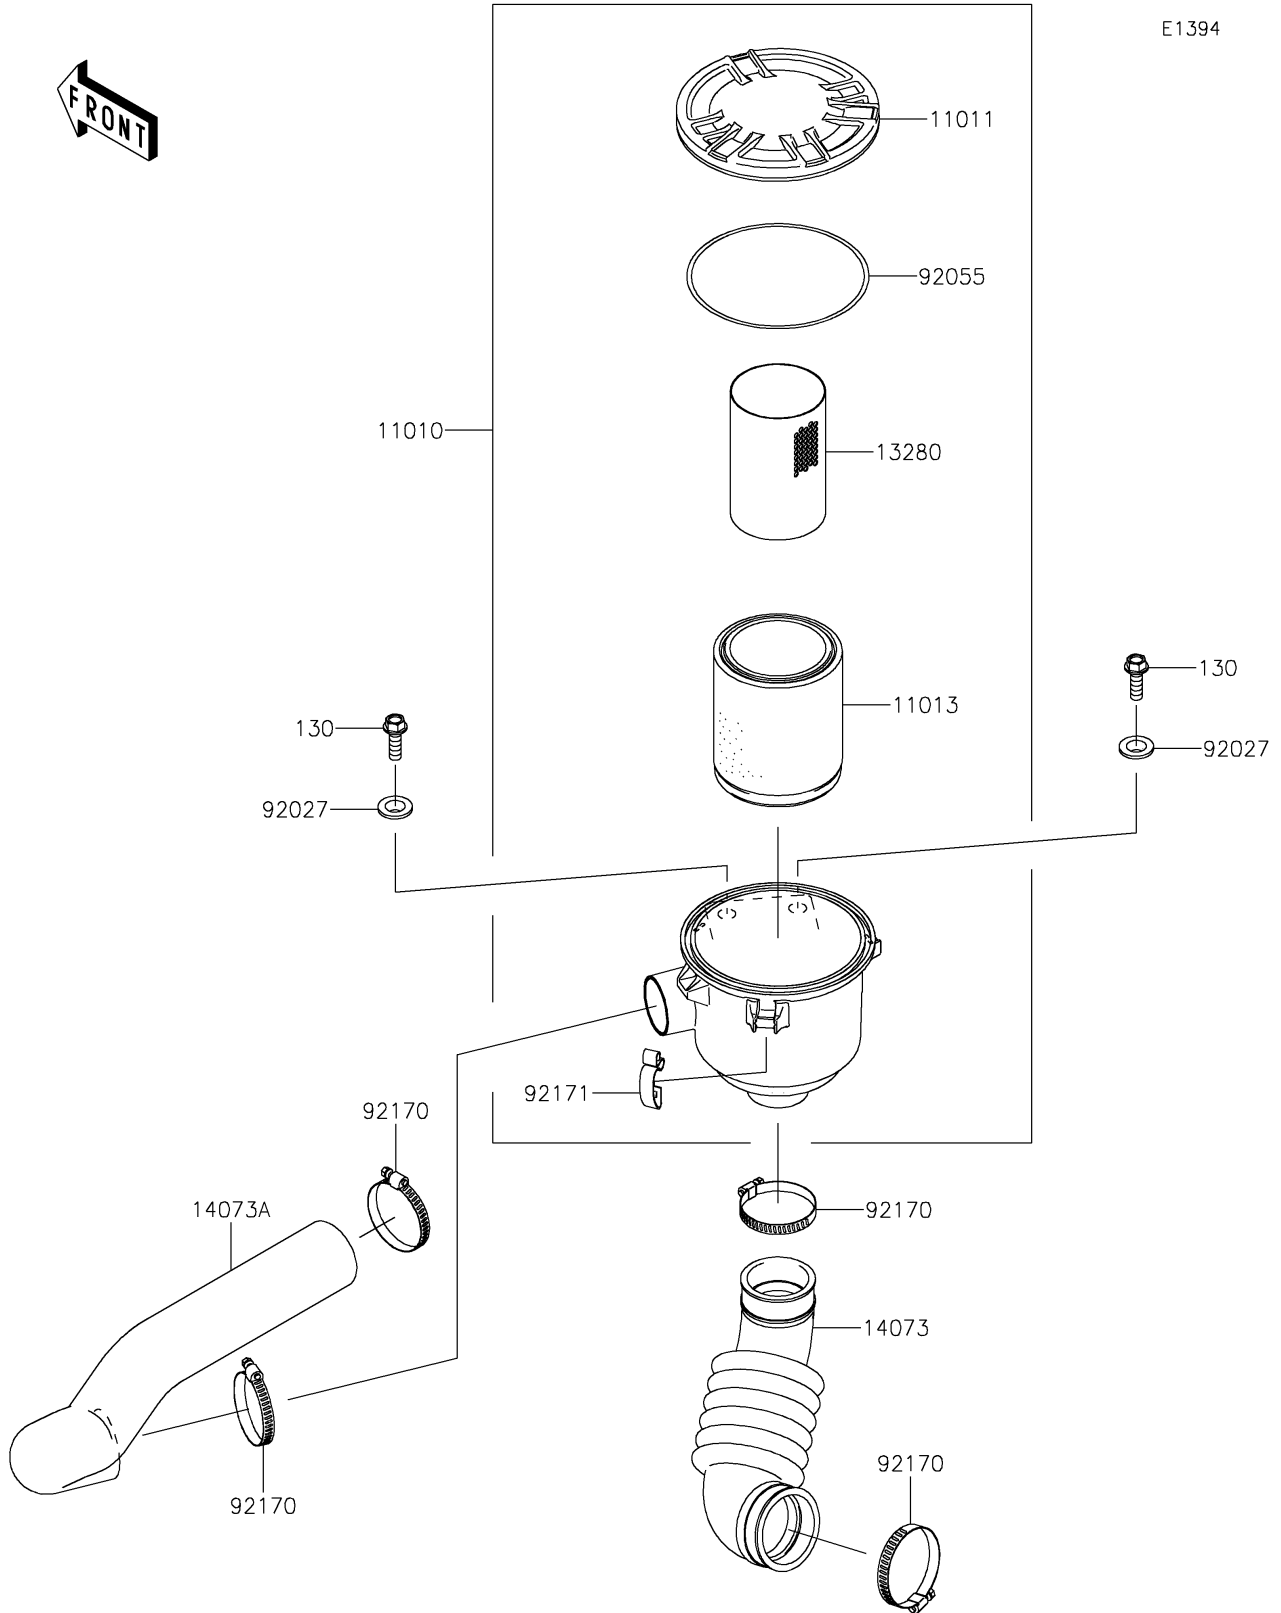

2022 MULE SX™ 4x4 FI PARTS DIAGRAM

Air Cleaner-Belt Converter

E1394

2022 MULE SX™ 4x4 FI PARTS LIST

Air Cleaner-Belt Converter

ITEM NAME	PART NUMBER	QUANTITY
FILTER-ASSY-AIR (Ref # 11010)	11010-0172	1
CASE-AIR FILTER,CAP (Ref # 11011)	11011-0135	1
ELEMENT-AIR FILTER (Ref # 11013)	11013-0037	1
HOLDER (Ref # 13280)	13280-0312	1
DUCT,AIR FILTER-CASE (Ref # 14073)	14073-0061	1
DUCT,BAR-AIR FILTER (Ref # 14073A)	14073-0892	1
COLLAR (Ref # 92027)	92027-1354	2
RING-O,122X4 (Ref # 92055)	92055-0167	1
CLAMP (Ref # 92170)	92170-1674	4
CLAMP (Ref # 92171)	92171-0225	3
BOLT-FLANGED,8X25 (Ref # 130)	130BA0825	2