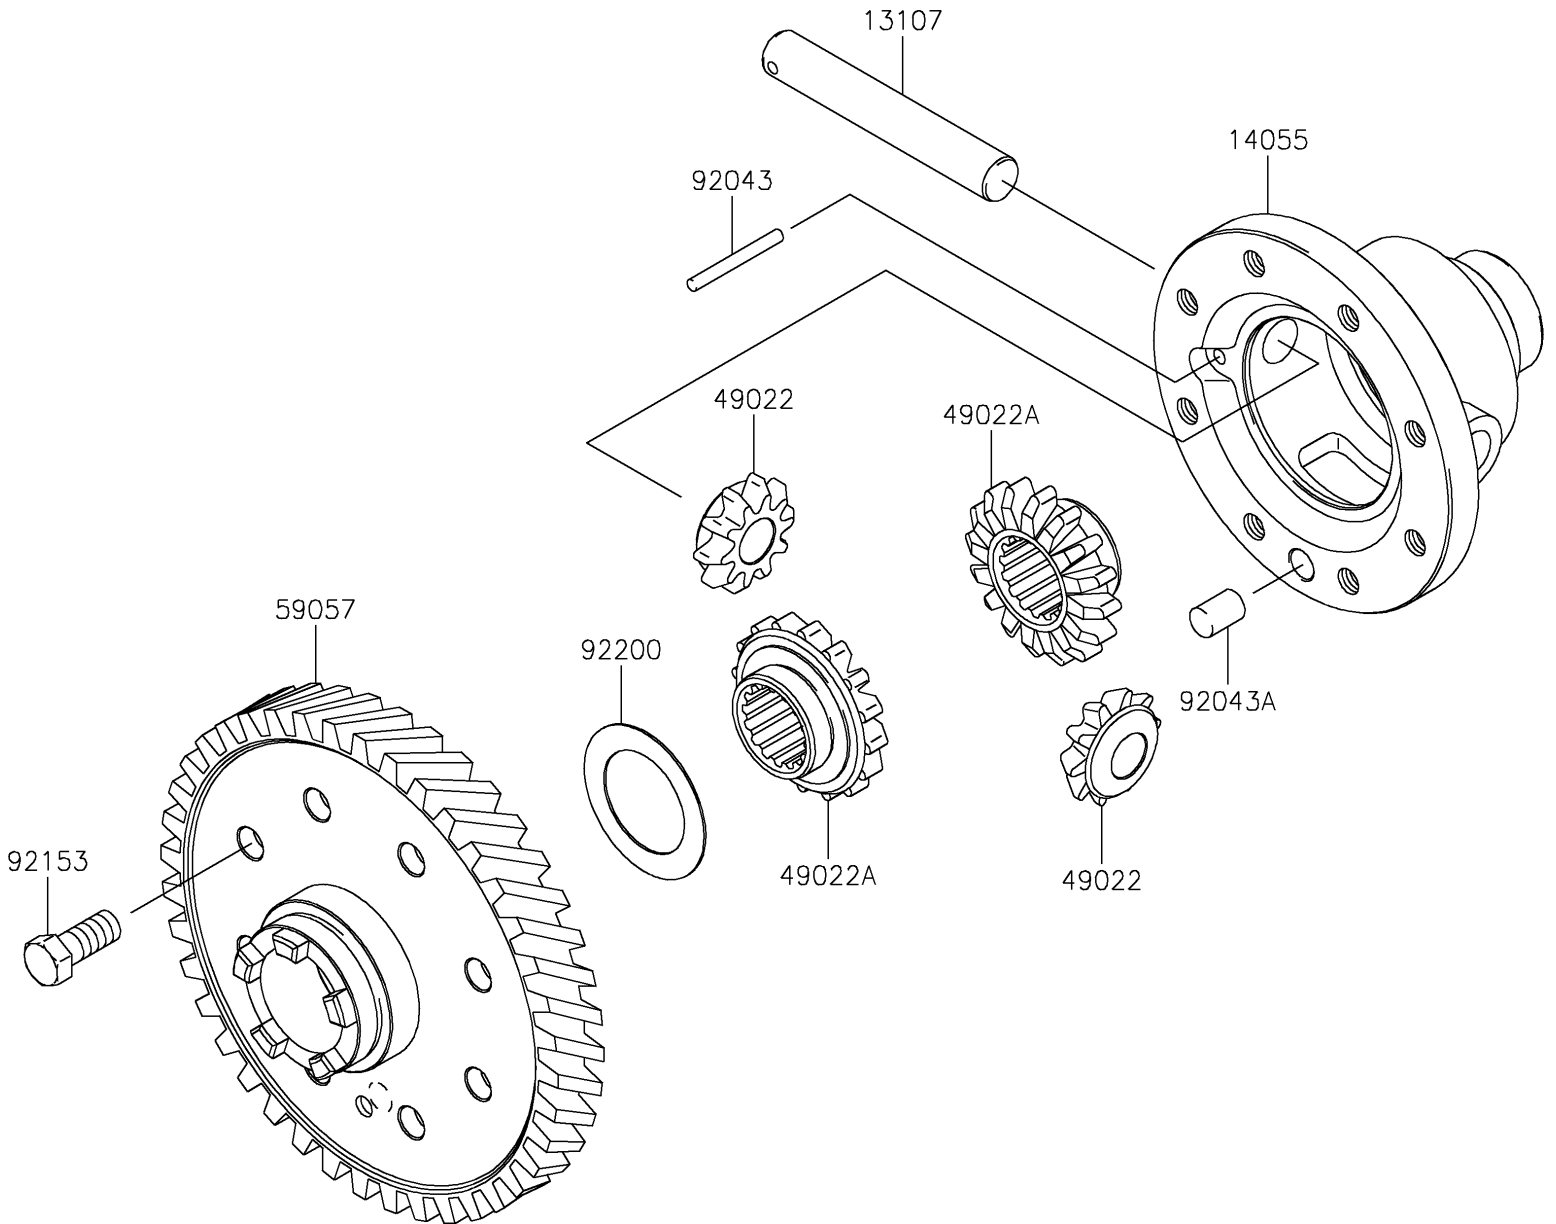

2021 MULE SX™ 4x4 FI PARTS DIAGRAM

Differential

E1451

2021 MULE SX™ 4x4 FI PARTS LIST

Differential

ITEM NAME	PART NUMBER	QUANTITY
SHAFT,DIFF-GEAR CASE (Ref # 13107)	13107-0042	1
CASE-GEAR,DIFF (Ref # 14055)	14055-0016	1
GEAR-BEVEL,10T (Ref # 49022)	49022-0572	2
GEAR-BEVEL,16T (Ref # 49022A)	49022-0573	2
GEAR-HELICAL,64T (Ref # 59057)	59057-0005	1
PIN,4X37.8 (Ref # 92043)	92043-0052	1
PIN,10X14 (Ref # 92043A)	92043-1506	1
BOLT,10X22 (Ref # 92153)	92153-0590	8
WASHER (Ref # 92200)	92200-1077	1