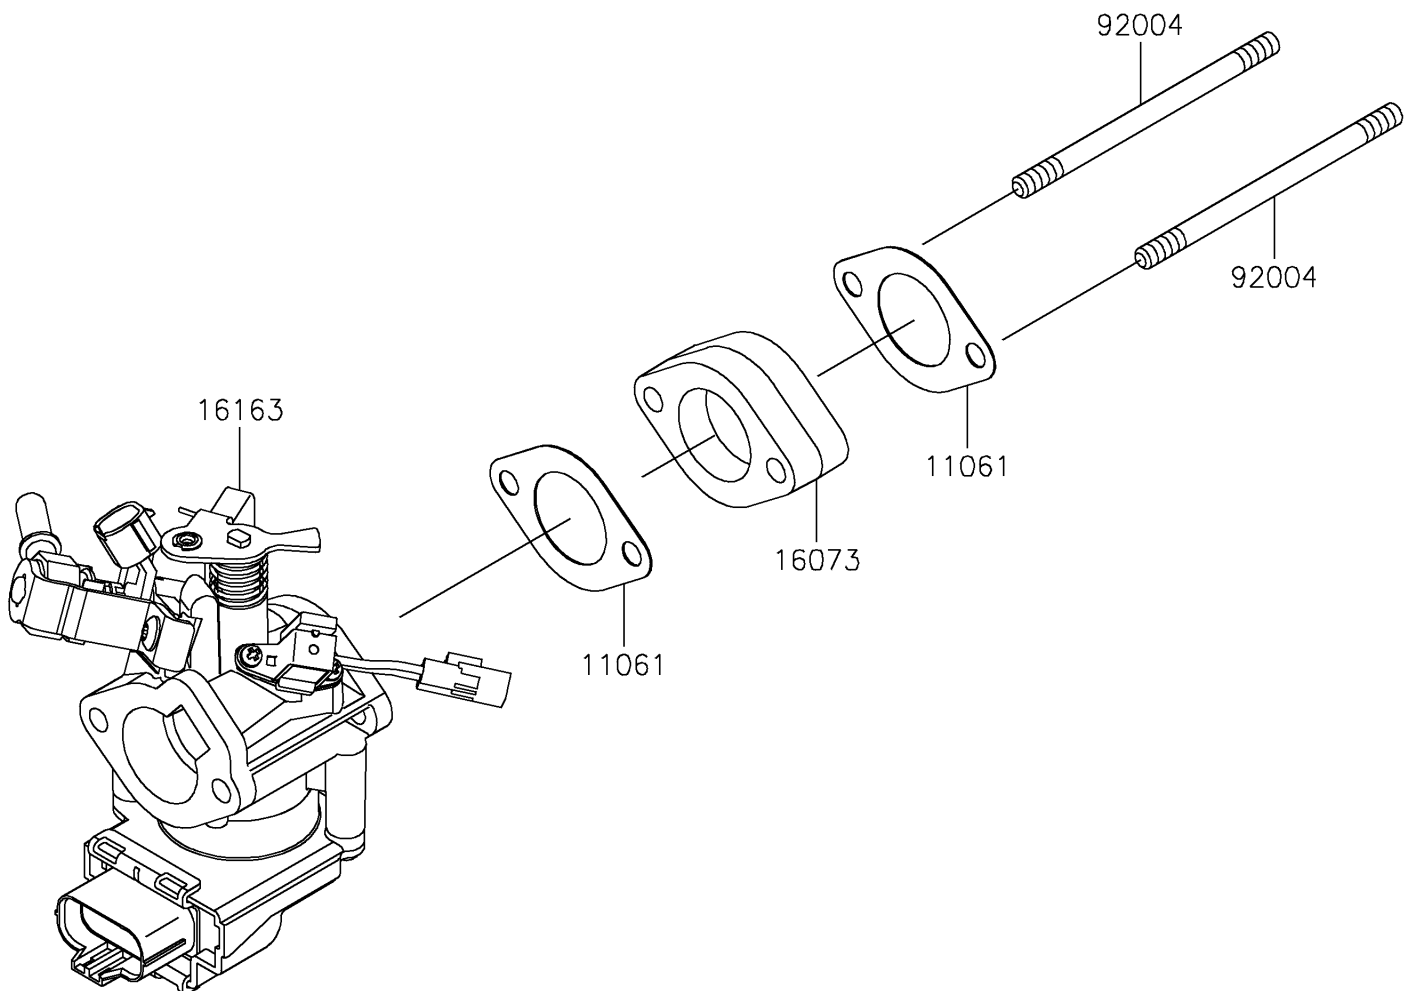

2021 MULE SX™ 4x4 FI PARTS DIAGRAM

Throttle

E1510

2021 MULE SX™ 4x4 FI PARTS LIST

Throttle

ITEM NAME	PART NUMBER	QUANTITY
GASKET,HEAD-CARB (Ref # 11061)	11061-1303	2
INSULATOR (Ref # 16073)	16073-0873	1
THROTTLE-ASSY (Ref # 16163)	16163-1140	1
STUD,6X95 (Ref # 92004)	92004-7027	2