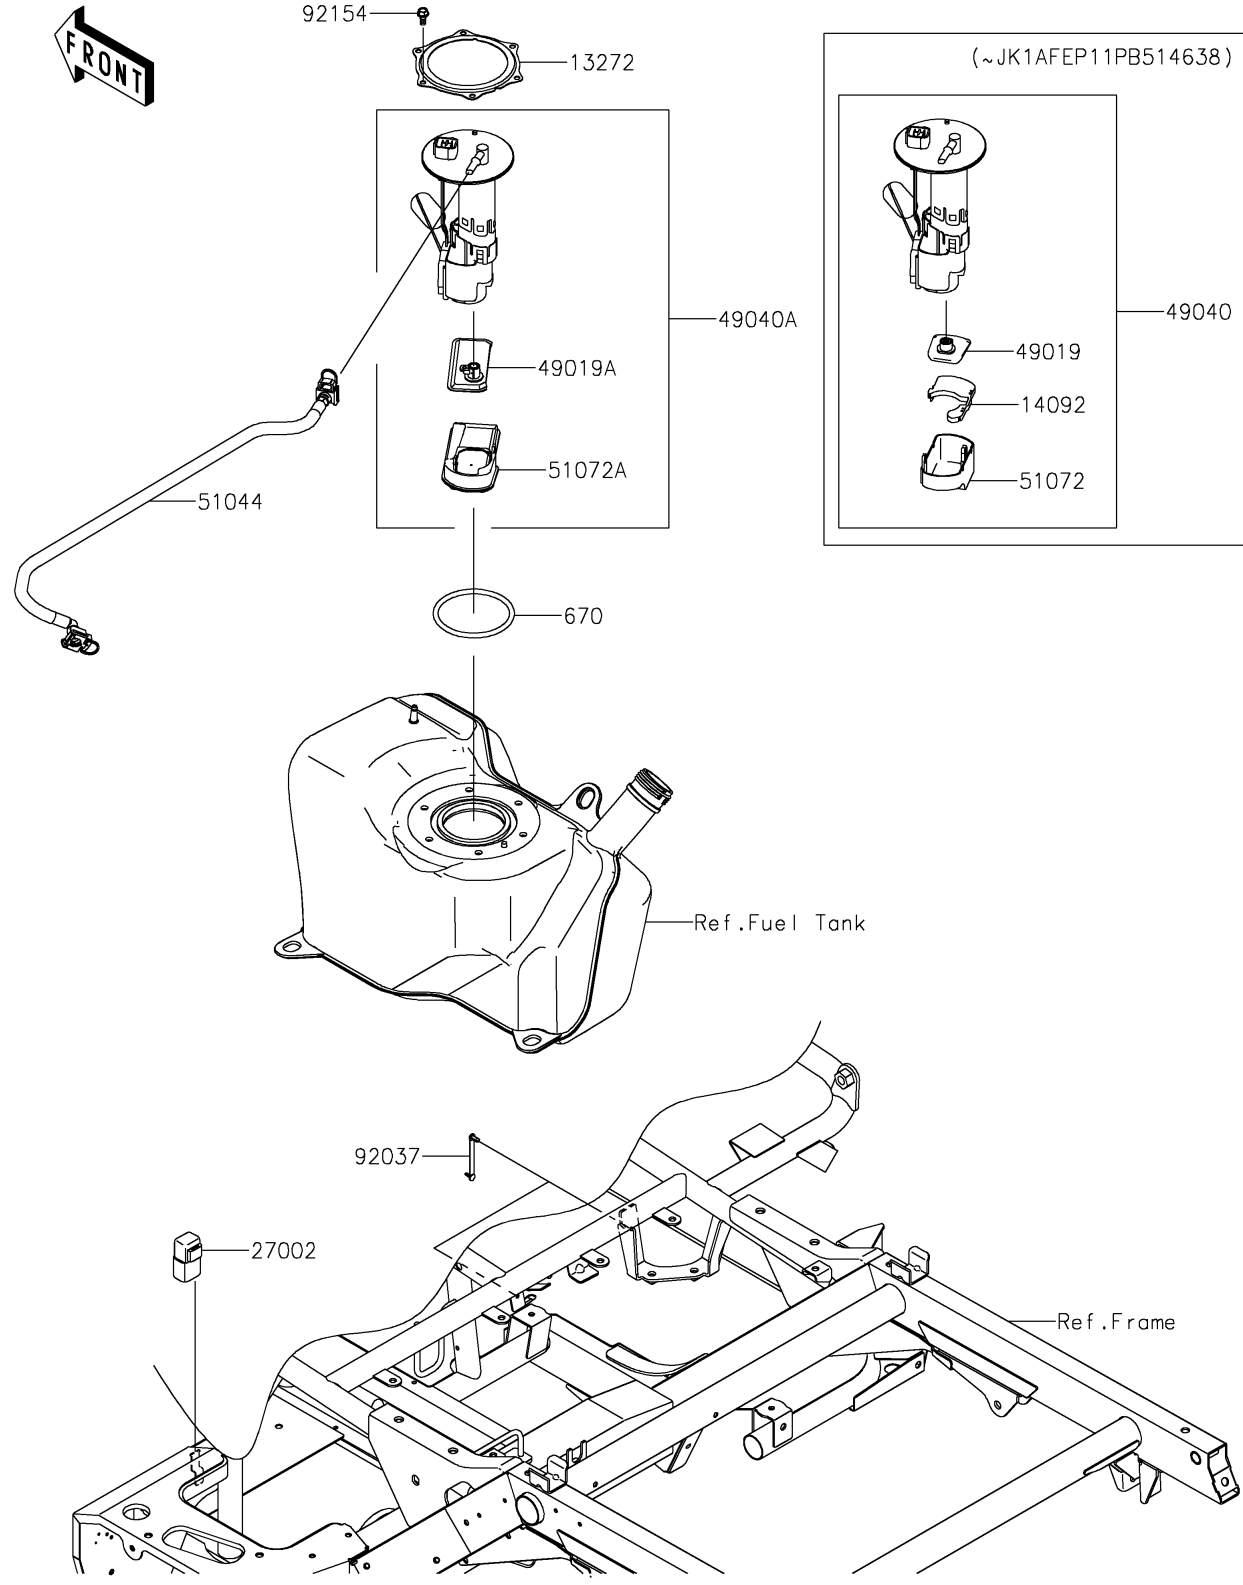

2021 MULE SX™ 4x4 FI PARTS DIAGRAM

Fuel Pump

E1520

2021 MULE SX™ 4x4 FI PARTS LIST

Fuel Pump

ITEM NAME	PART NUMBER	QUANTITY
PLATE (Ref # 13272)	13272-2501	1
COVER (Ref # 14092)	14092-1044	1
RELAY-ASSY (Ref # 27002)	27002-1088	1
FILTER-FUEL (Ref # 49019)	49019-0013	1
PUMP-FUEL (Ref # 49040)	49040-0718	1
TUBE-ASSY (Ref # 51044)	51044-0928	1
CHAMBER-FUEL (Ref # 51072)	51072-0003	1
CLAMP,SPEED,L=58 (Ref # 92037)	92037-1163	2
BOLT,FUEL PUMP (Ref # 92154)	92154-1326	6
O RING (Ref # 670)	670E5090	1