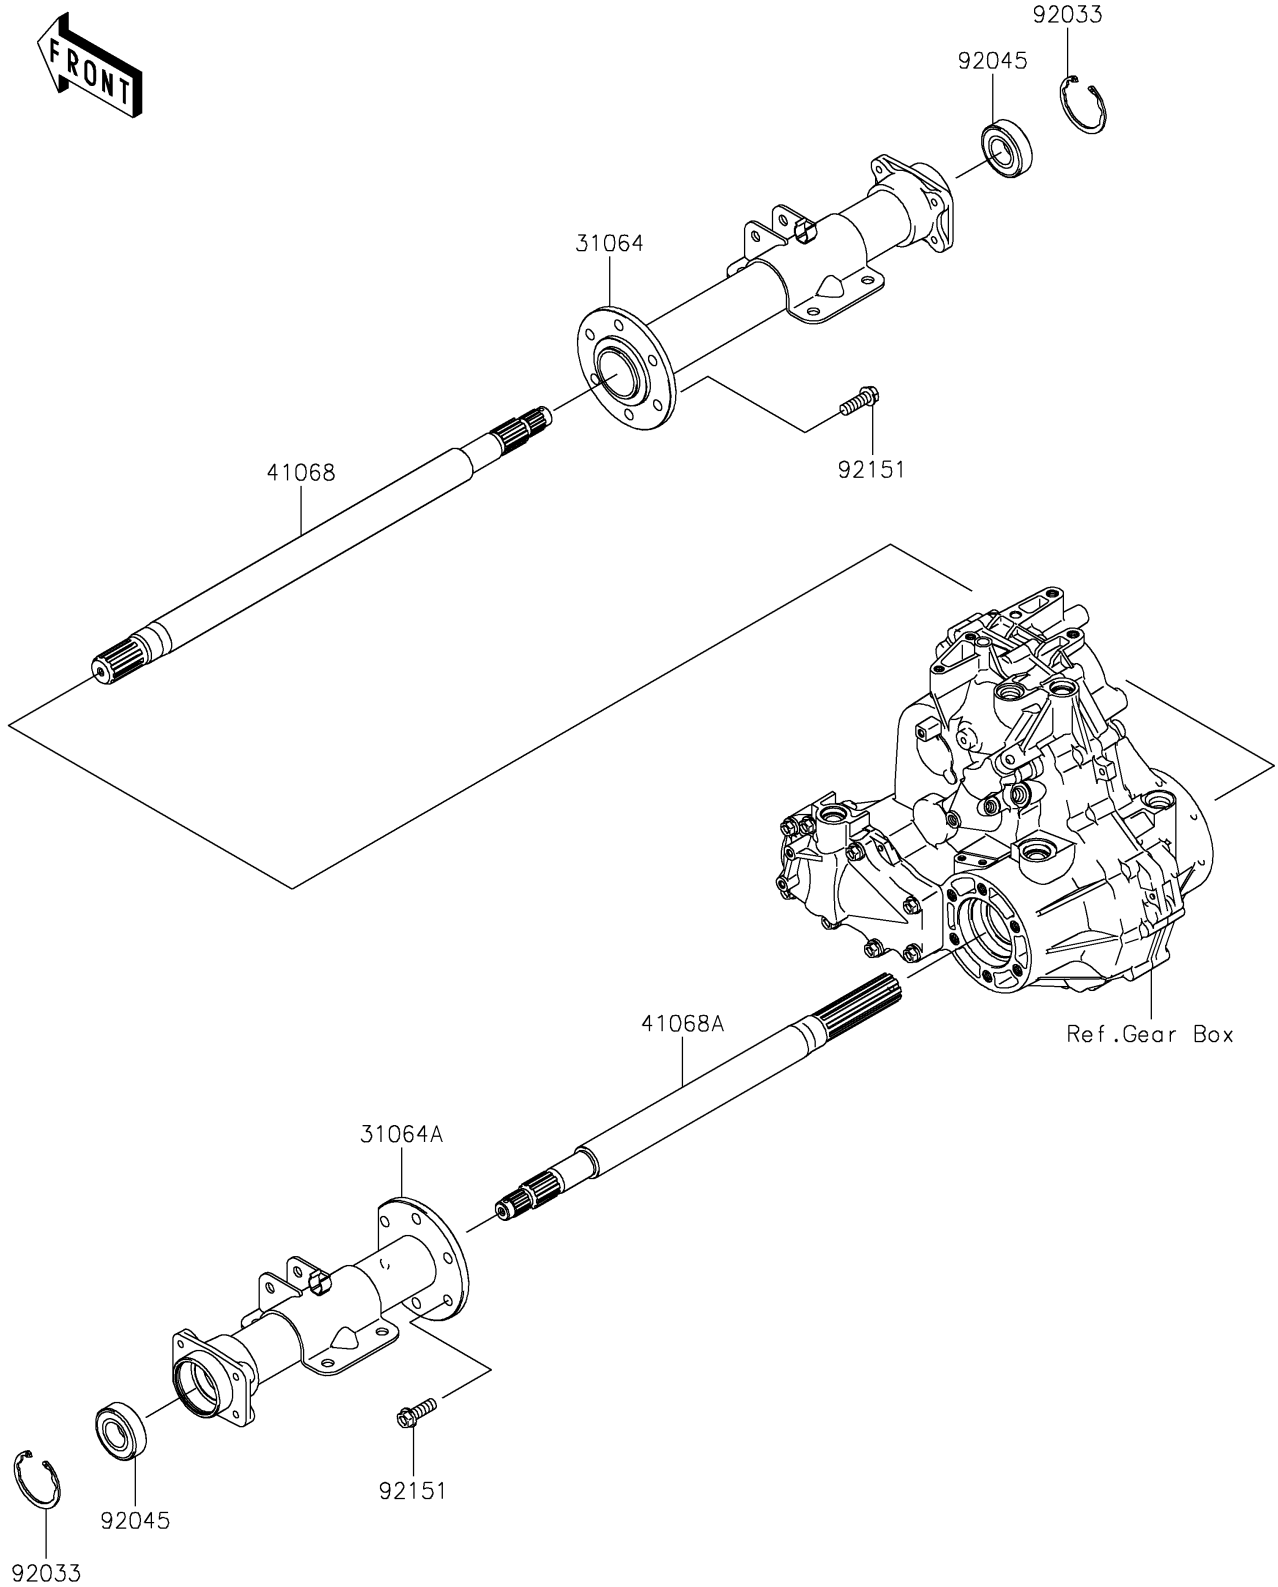

# 2021 MULE SX™ 4x4 FI PARTS DIAGRAM

Rear Axle

E3133

## 2021 MULE SX™ 4x4 FI PARTS LIST

### Rear Axle

ITEM NAME	PART NUMBER	QUANTITY
PIPE-COMP,RH (Ref # 31064)	31064-0709	1
PIPE-COMP,LH (Ref # 31064A)	31064-0710	1
AXLE,RH (Ref # 41068)	41068-0036	1
AXLE,LH (Ref # 41068A)	41068-0037	1
RING-SNAP (Ref # 92033)	92033-2149	2
BEARING-BALL,6205A26DDU2 (Ref # 92045)	92045-0044	2
BOLT,10X28 (Ref # 92151)	92151-2142	12