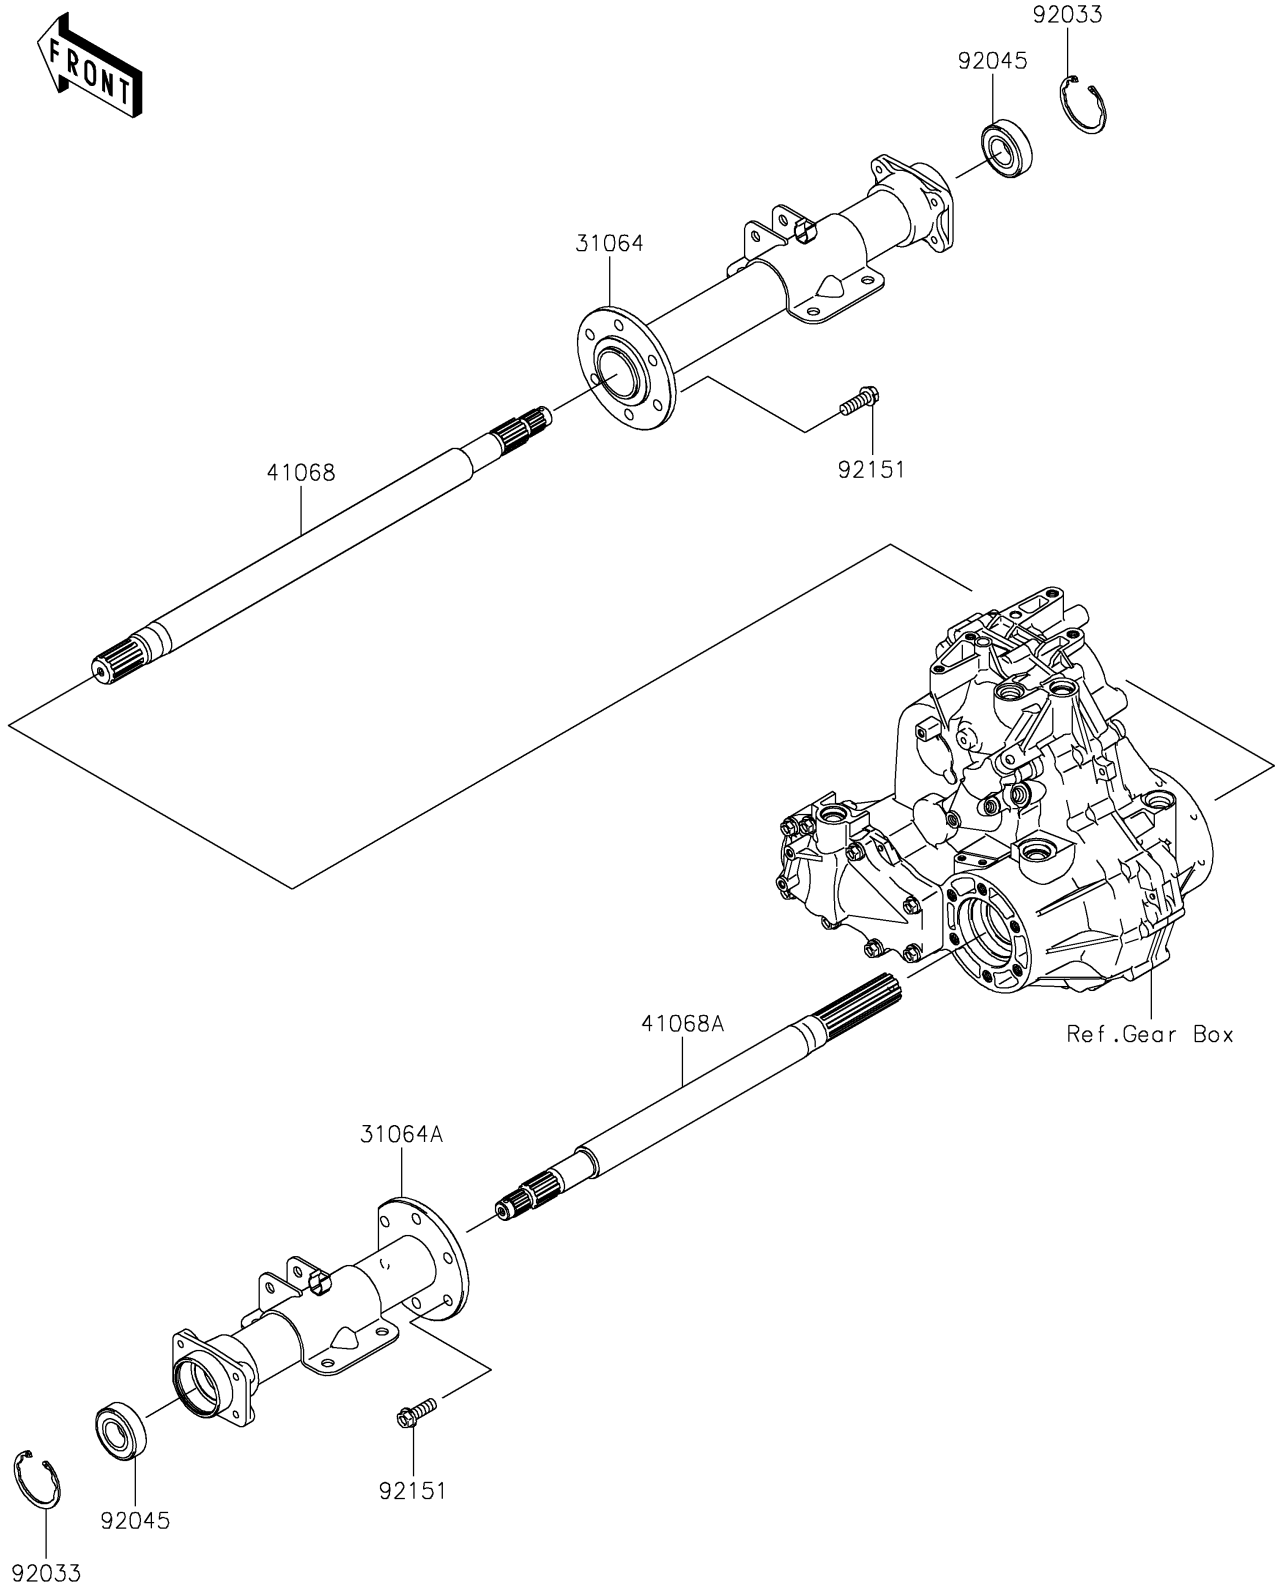

2021 MULE SX™ 4x4 FI PARTS DIAGRAM

Rear Axle

E3133

2021 MULE SX™ 4x4 FI PARTS LIST

Rear Axle

ITEM NAME	PART NUMBER	QUANTITY
PIPE-COMP,RH (Ref # 31064)	31064-0709	1
PIPE-COMP,LH (Ref # 31064A)	31064-0710	1
AXLE,RH (Ref # 41068)	41068-0036	1
AXLE,LH (Ref # 41068A)	41068-0037	1
RING-SNAP (Ref # 92033)	92033-2149	2
BEARING-BALL,6205A26DDU2 (Ref # 92045)	92045-0044	2
BOLT,10X28 (Ref # 92151)	92151-2142	12