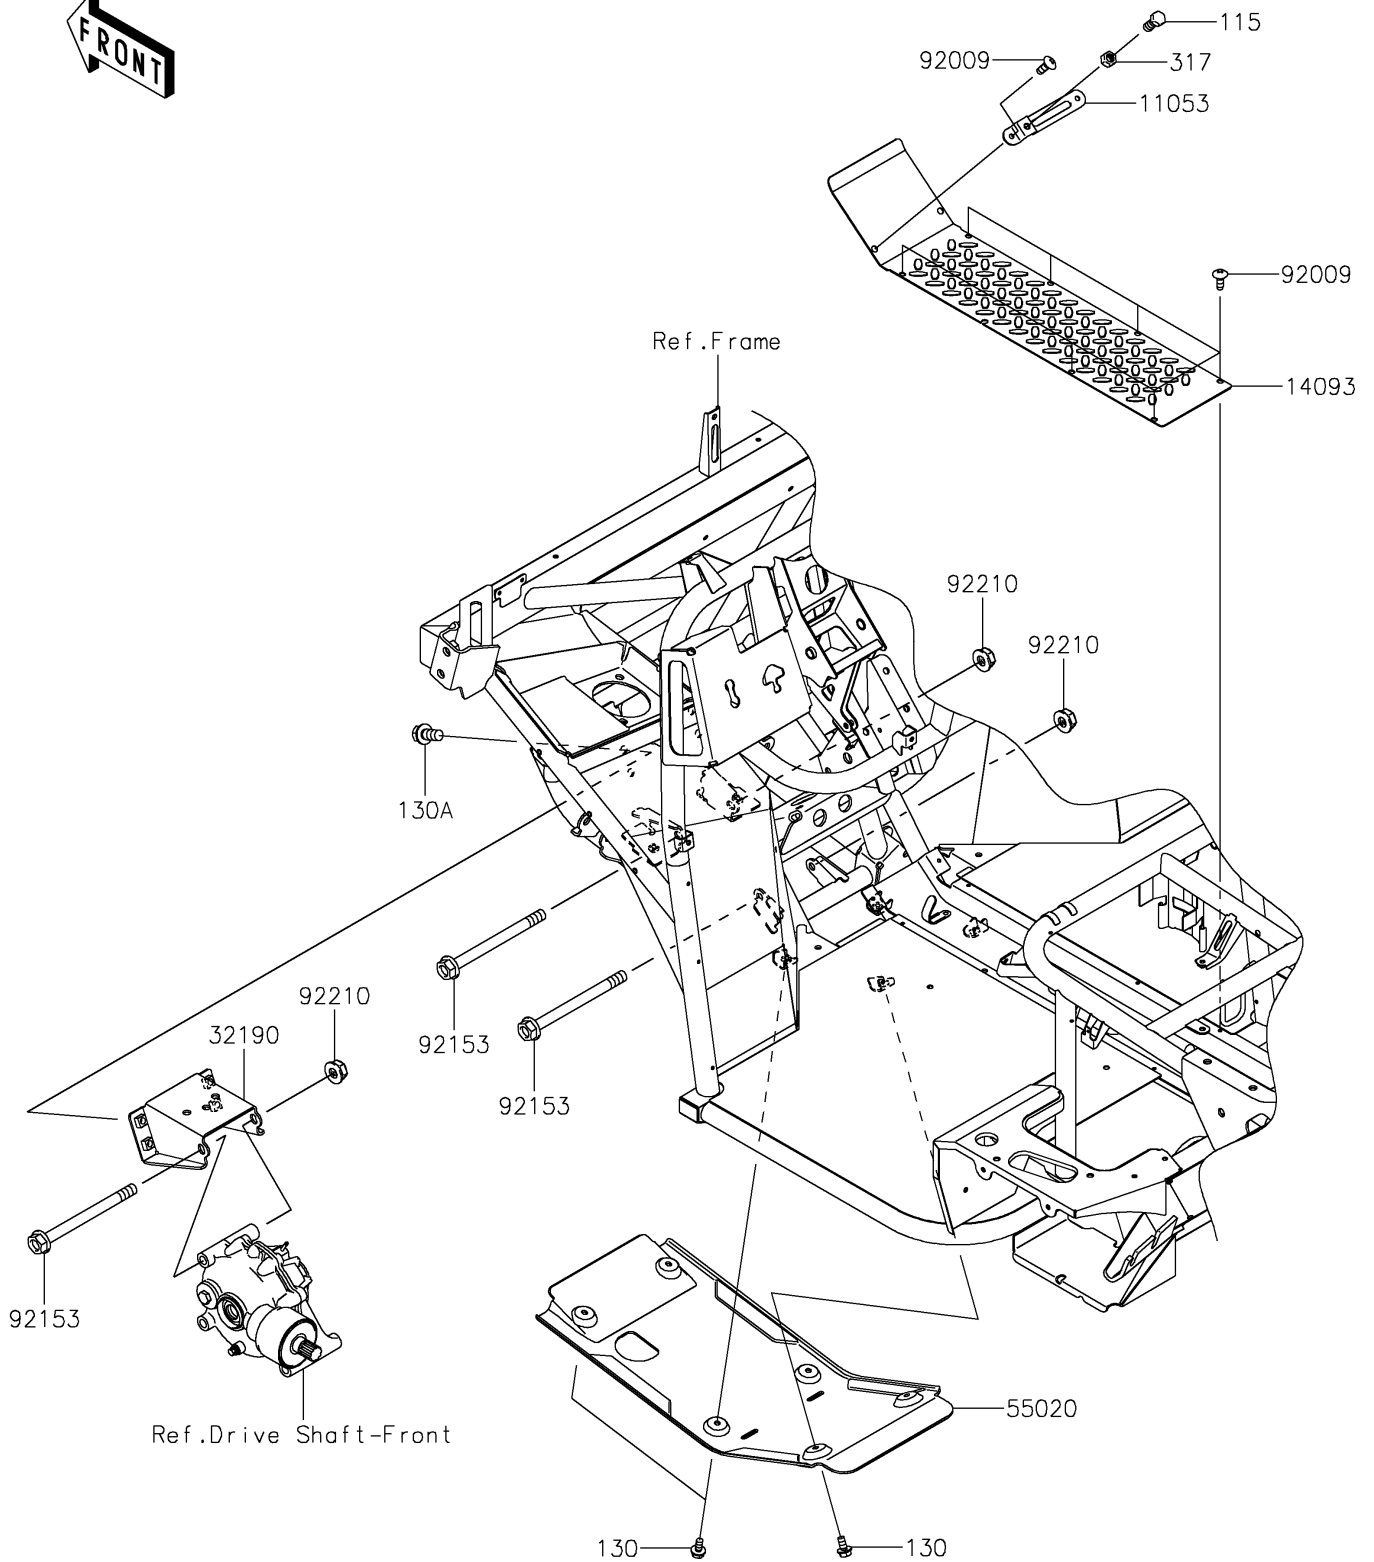

2021 MULE SX™ 4x4 FI PARTS DIAGRAM

Engine Mount

F2122

2021 MULE SX™ 4x4 FI PARTS LIST

Engine Mount

ITEM NAME	PART NUMBER	QUANTITY
BRACKET,THROTTLE LEVER (Ref # 11053)	11053-1670	1
COVER,FLOOR,CNT (Ref # 14093)	14093-0469	1
BRACKET-ENGINE (Ref # 32190)	32190-0639	1
GUARD,FRONT DIFF (Ref # 55020)	55020-0165	1
SCREW,TAPPING,6X16 (Ref # 92009)	92009-1166	9
BOLT,FLANGED,10X120 (Ref # 92153)	92153-7502	3
NUT,LOCK,FLANGED,10MM (Ref # 92210)	92210-0276	3
BOLT-SMALL-UPSET,8X20 (Ref # 115)	115BA0820	1
BOLT-FLANGED,6X12 (Ref # 130)	130BA0612	6
BOLT-FLANGED,10X20 (Ref # 130A)	130BA1020	4
NUT-HEX-SMALL,8MM (Ref # 317)	317BA0800	1