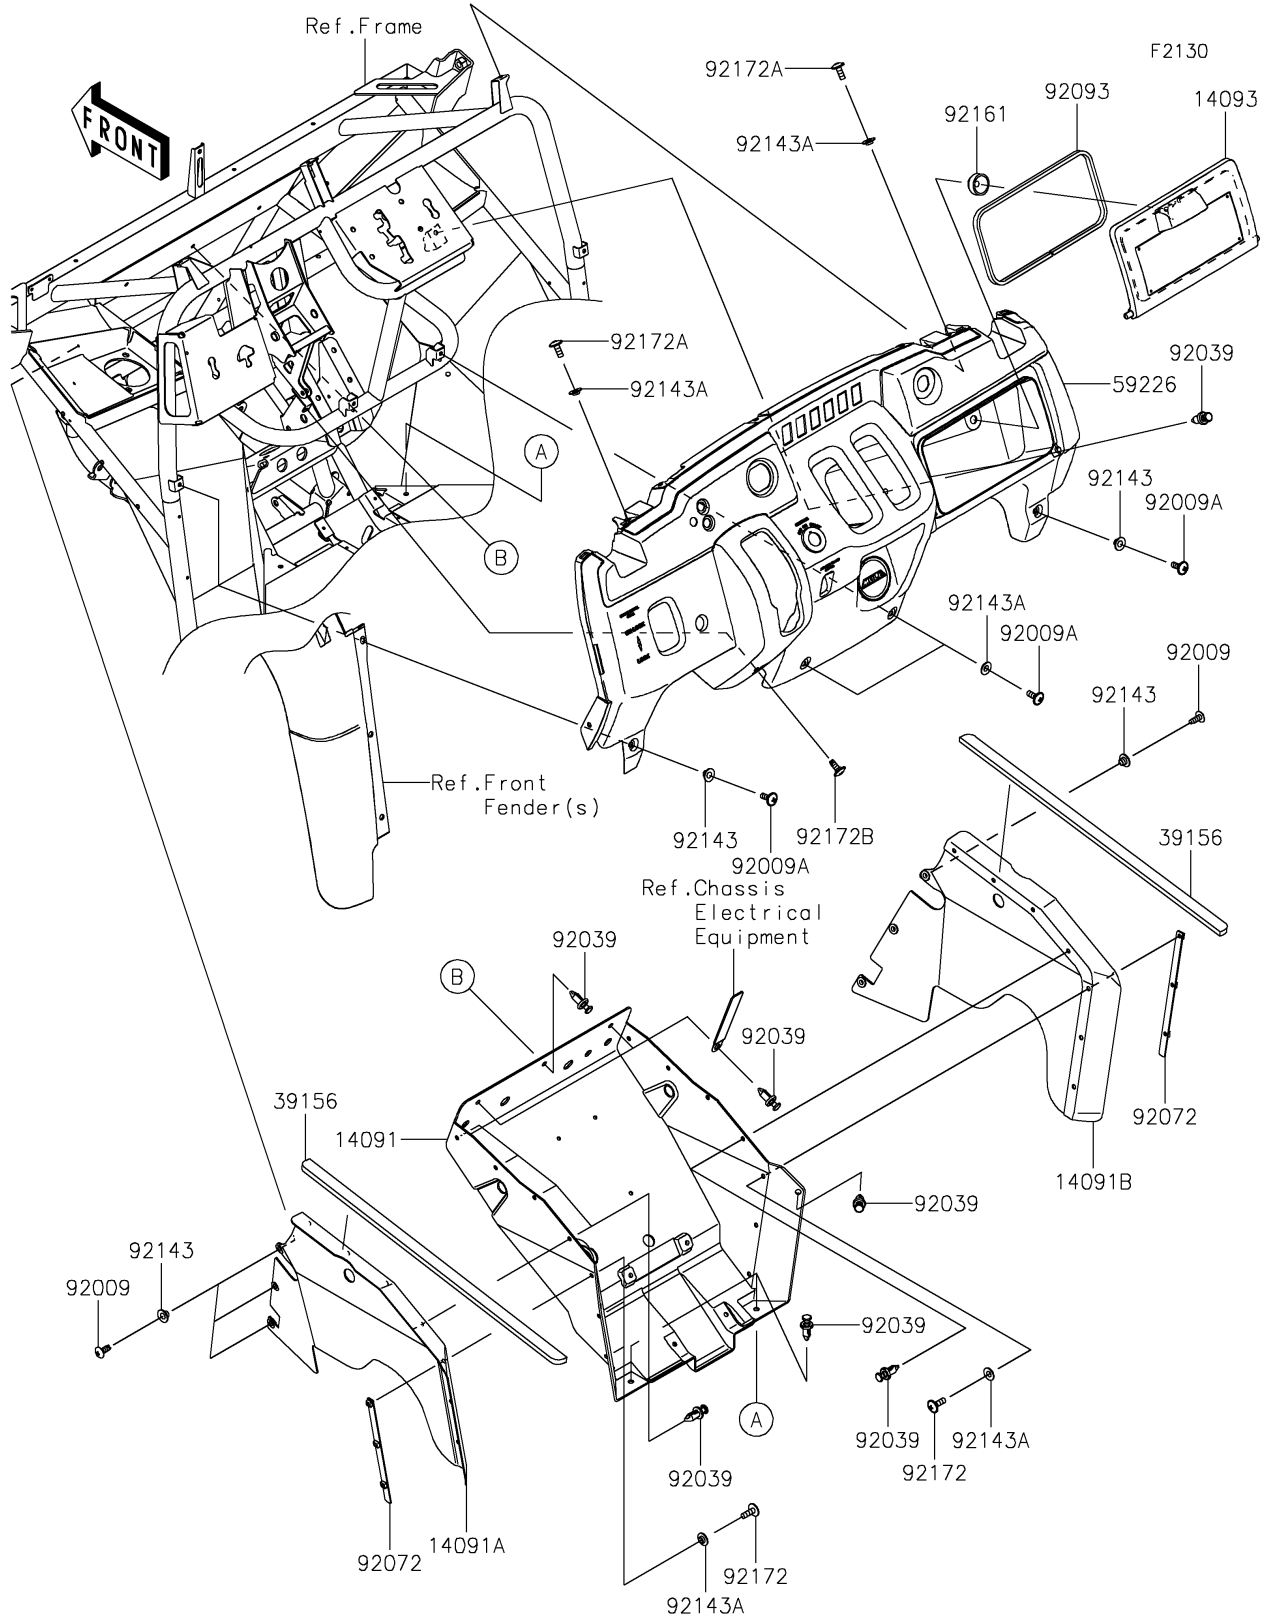

# 2021 MULE SX™ 4x4 FI PARTS DIAGRAM

## Frame Fittings(Front)

### Frame Fittings(Front)

ITEM NAME	PART NUMBER	QUANTITY
COVER,FLOOR,CNT (Ref # 14091)	14091-0408	1
COVER,FLOOR,SIDE,LH (Ref # 14091A)	14091-0424	1
COVER,FLOOR,SIDE,RH (Ref # 14091B)	14091-0425	1
COVER,GLOVE BOX (Ref # 14093)	14093-0396	1
PAD (Ref # 39156)	39156-0071	2
PANEL-CONTROL (Ref # 59226)	59226-0742	1
SCREW,TAPPING,6X16 (Ref # 92009)	92009-1166	6
SCREW,6X16 (Ref # 92009A)	92009-1621	4
RIVET (Ref # 92039)	92039-0776	16
BAND (Ref # 92072)	92072-0042	2
SEAL,6X10 (Ref # 92093)	92093-0658	1
COLLAR (Ref # 92143)	92143-1057	8
COLLAR (Ref # 92143A)	92143-1087	10
DAMPER (Ref # 92161)	92161-0568	1
SCREW,6X18 (Ref # 92172)	92172-0002	6
SCREW,6X16 (Ref # 92172A)	92172-0236	2
SCREW,6X16 (Ref # 92172B)	92172-0711	1