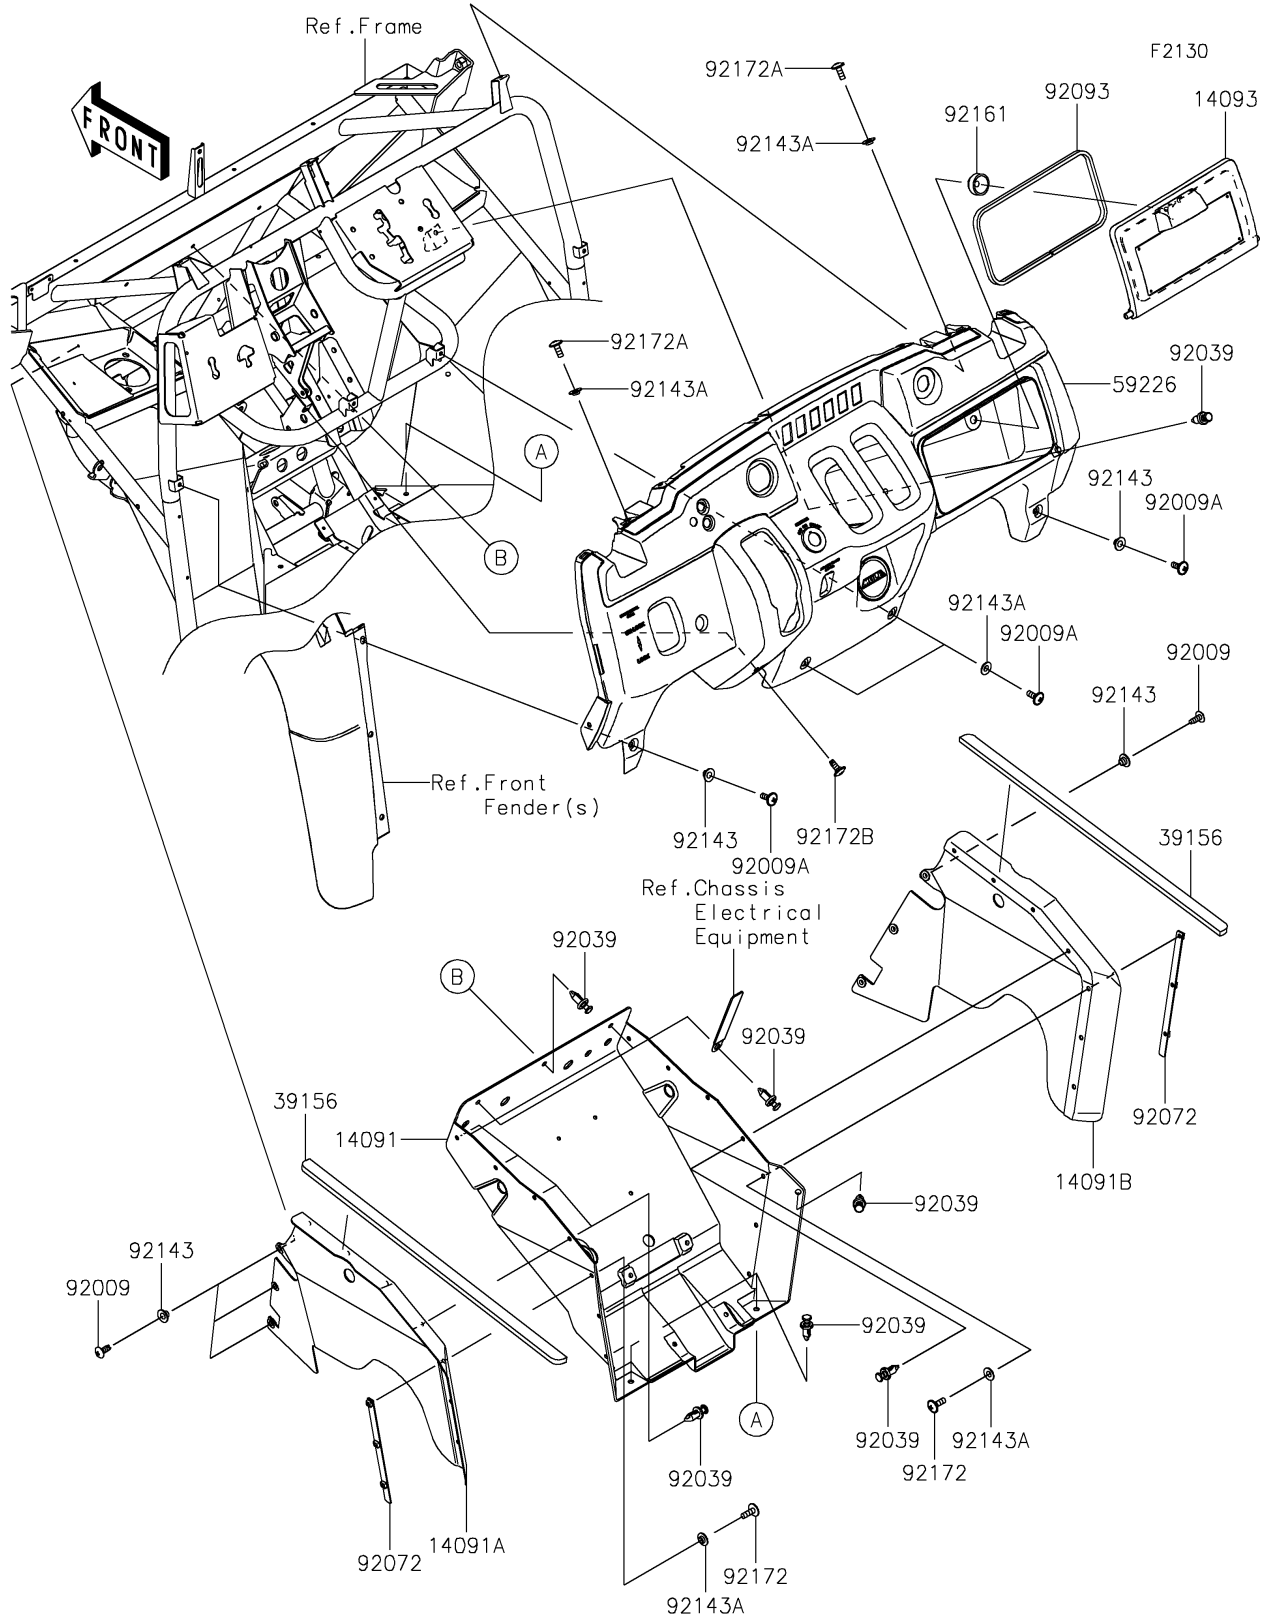

2023 MULE SX™ 4x4 FI PARTS DIAGRAM

Frame Fittings(Front)

2023 MULE SX™ 4x4 FI PARTS LIST

Frame Fittings(Front)

ITEM NAME	PART NUMBER	QUANTITY
COVER,FLOOR,CNT (Ref # 14091)	14091-0408	1
COVER,FLOOR,SIDE,LH (Ref # 14091A)	14091-0424	1
COVER,FLOOR,SIDE,RH (Ref # 14091B)	14091-0425	1
COVER,GLOVE BOX (Ref # 14093)	14093-0396	1
PAD (Ref # 39156)	39156-0071	2
PANEL-CONTROL (Ref # 59226)	59226-0742	1
SCREW,TAPPING,6X16 (Ref # 92009)	92009-1166	6
SCREW,6X16 (Ref # 92009A)	92009-1621	4
RIVET (Ref # 92039)	92039-0776	16
BAND (Ref # 92072)	92072-0042	2
SEAL,6X10 (Ref # 92093)	92093-0658	1
COLLAR (Ref # 92143)	92143-1057	8
COLLAR (Ref # 92143A)	92143-1087	10
DAMPER (Ref # 92161)	92161-0568	1
SCREW,6X18 (Ref # 92172)	92172-0002	6
SCREW,6X16 (Ref # 92172A)	92172-0236	2
SCREW,6X16 (Ref # 92172B)	92172-0711	1