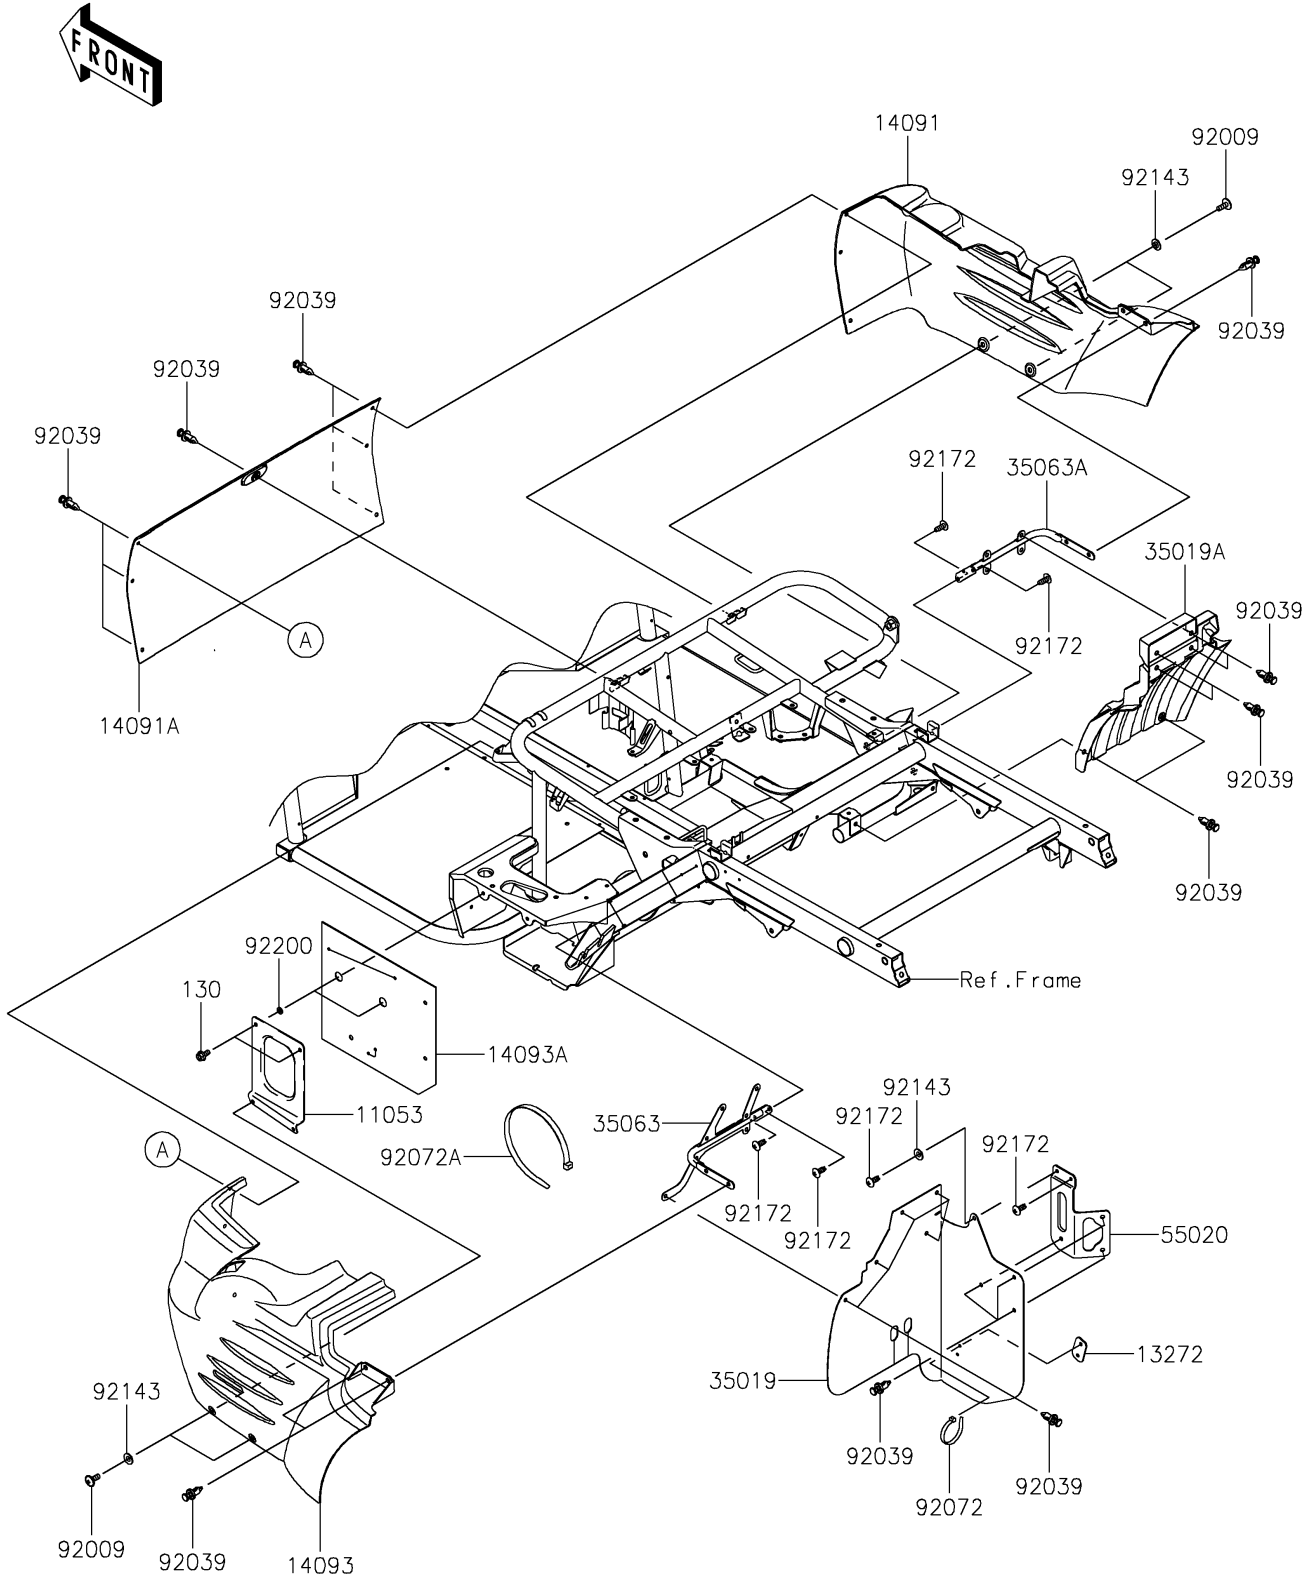

2021 MULE SX™ 4x4 FI PARTS DIAGRAM

Frame Fittings(Rear)

F2131

2021 MULE SX™ 4x4 FI PARTS LIST

Frame Fittings(Rear)

ITEM NAME	PART NUMBER	QUANTITY
BRACKET (Ref # 11053)	11053-0857	1
PLATE (Ref # 13272)	13272-7516	1
COVER,REAR SIDE,RH,F.BLACK (Ref # 14091)	14091-0224-6Z	1
COVER,UNDER SEAT,CNT,F.BLACK (Ref # 14091A)	14091-0341-6Z	1
COVER,REAR SIDE,LH,F.BLACK (Ref # 14093)	14093-0500-6Z	1
COVER,BATTERY (Ref # 14093A)	14093-0750	1
FLAP,SIDE COVER,LH (Ref # 35019)	35019-0610	1
FLAP,SIDE COVER,RH (Ref # 35019A)	35019-0612	1
STAY,LH (Ref # 35063)	35063-0784	1
STAY,RH (Ref # 35063A)	35063-1333	1
GUARD,COOLING FAN (Ref # 55020)	55020-7527	1
SCREW,6X16 (Ref # 92009)	92009-1621	4
RIVET (Ref # 92039)	92039-0776	25
BAND,L=188 (Ref # 92072)	92072-1239	1
BAND,L=368.3 (Ref # 92072A)	92072-3872	1
COLLAR (Ref # 92143)	92143-1087	5
SCREW,TAPPING,6X16 (Ref # 92172)	92172-0739	6
WASHER,7.2X14.3X1.6 (Ref # 92200)	92200-2207	2
BOLT-FLANGED,6X12 (Ref # 130)	130BA0612	2