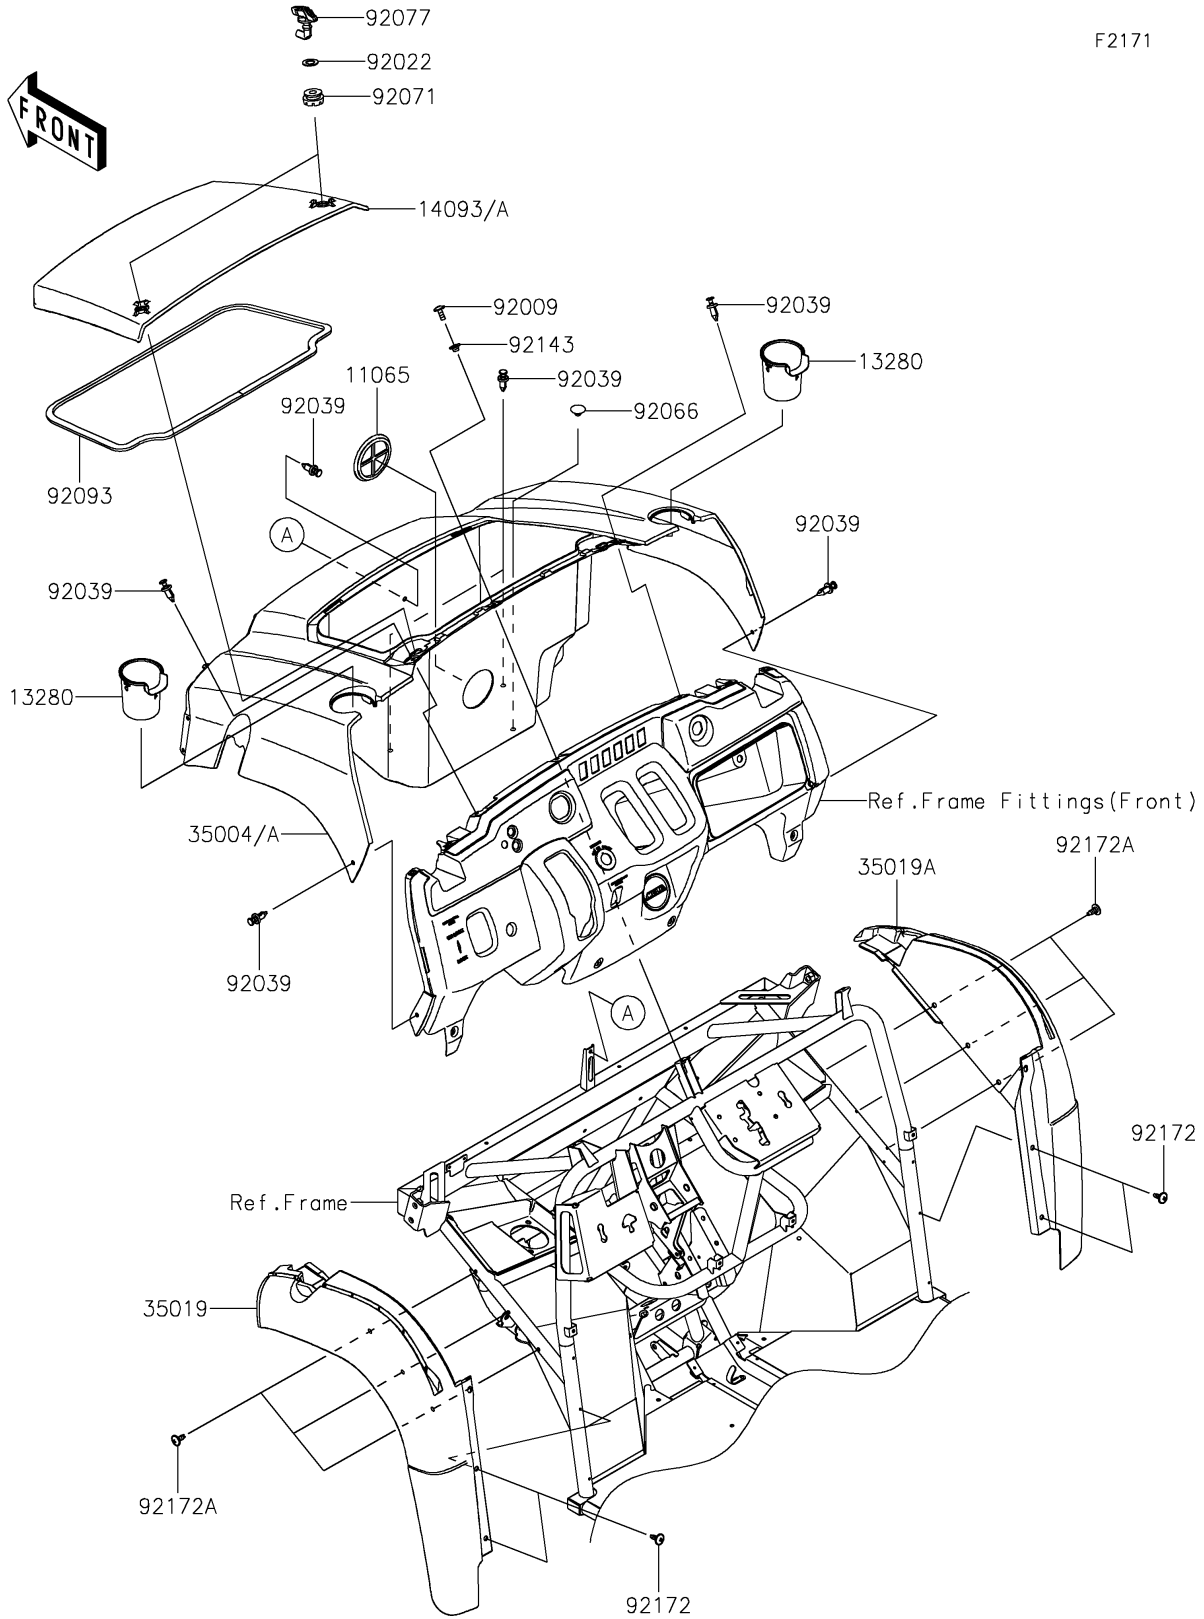

2021 MULE SX™ 4x4 FI PARTS DIAGRAM

Front Fender(s)

F2171

2021 MULE SX™ 4x4 FI PARTS LIST

Front Fender(s)

ITEM NAME	PART NUMBER	QUANTITY
CAP,F.BLACK (Ref # 11065)	11065-1053-6Z	1
HOLDER (Ref # 13280)	13280-0879	2
COVER,HOOD,D.R.RED (Ref # 14093)	14093-0390-16L	1
COVER,HOOD,T.GREEN (Ref # 14093A)	14093-0390-42S	1
FENDER-FRONT,D.R.RED (Ref # 35004)	35004-0355-16L	1
FENDER-FRONT,T.GREEN (Ref # 35004A)	35004-0355-42S	1
FLAP,LH (Ref # 35019)	35019-0608	1
FLAP,RH (Ref # 35019A)	35019-0609	1
SCREW,6X16 (Ref # 92009)	92009-1621	1
WASHER,12.5X22X1.2 (Ref # 92022)	92022-072	2
RIVET (Ref # 92039)	92039-0776	7
PLUG (Ref # 92066)	92066-1485	1
GROMMET (Ref # 92071)	92071-0746	2
KNOB (Ref # 92077)	92077-0033	2
SEAL,6X15X1755 (Ref # 92093)	92093-0688	1
COLLAR (Ref # 92143)	92143-1057	1
SCREW,6X16 (Ref # 92172)	92172-0711	4
SCREW,6X16 (Ref # 92172A)	92172-0826	6