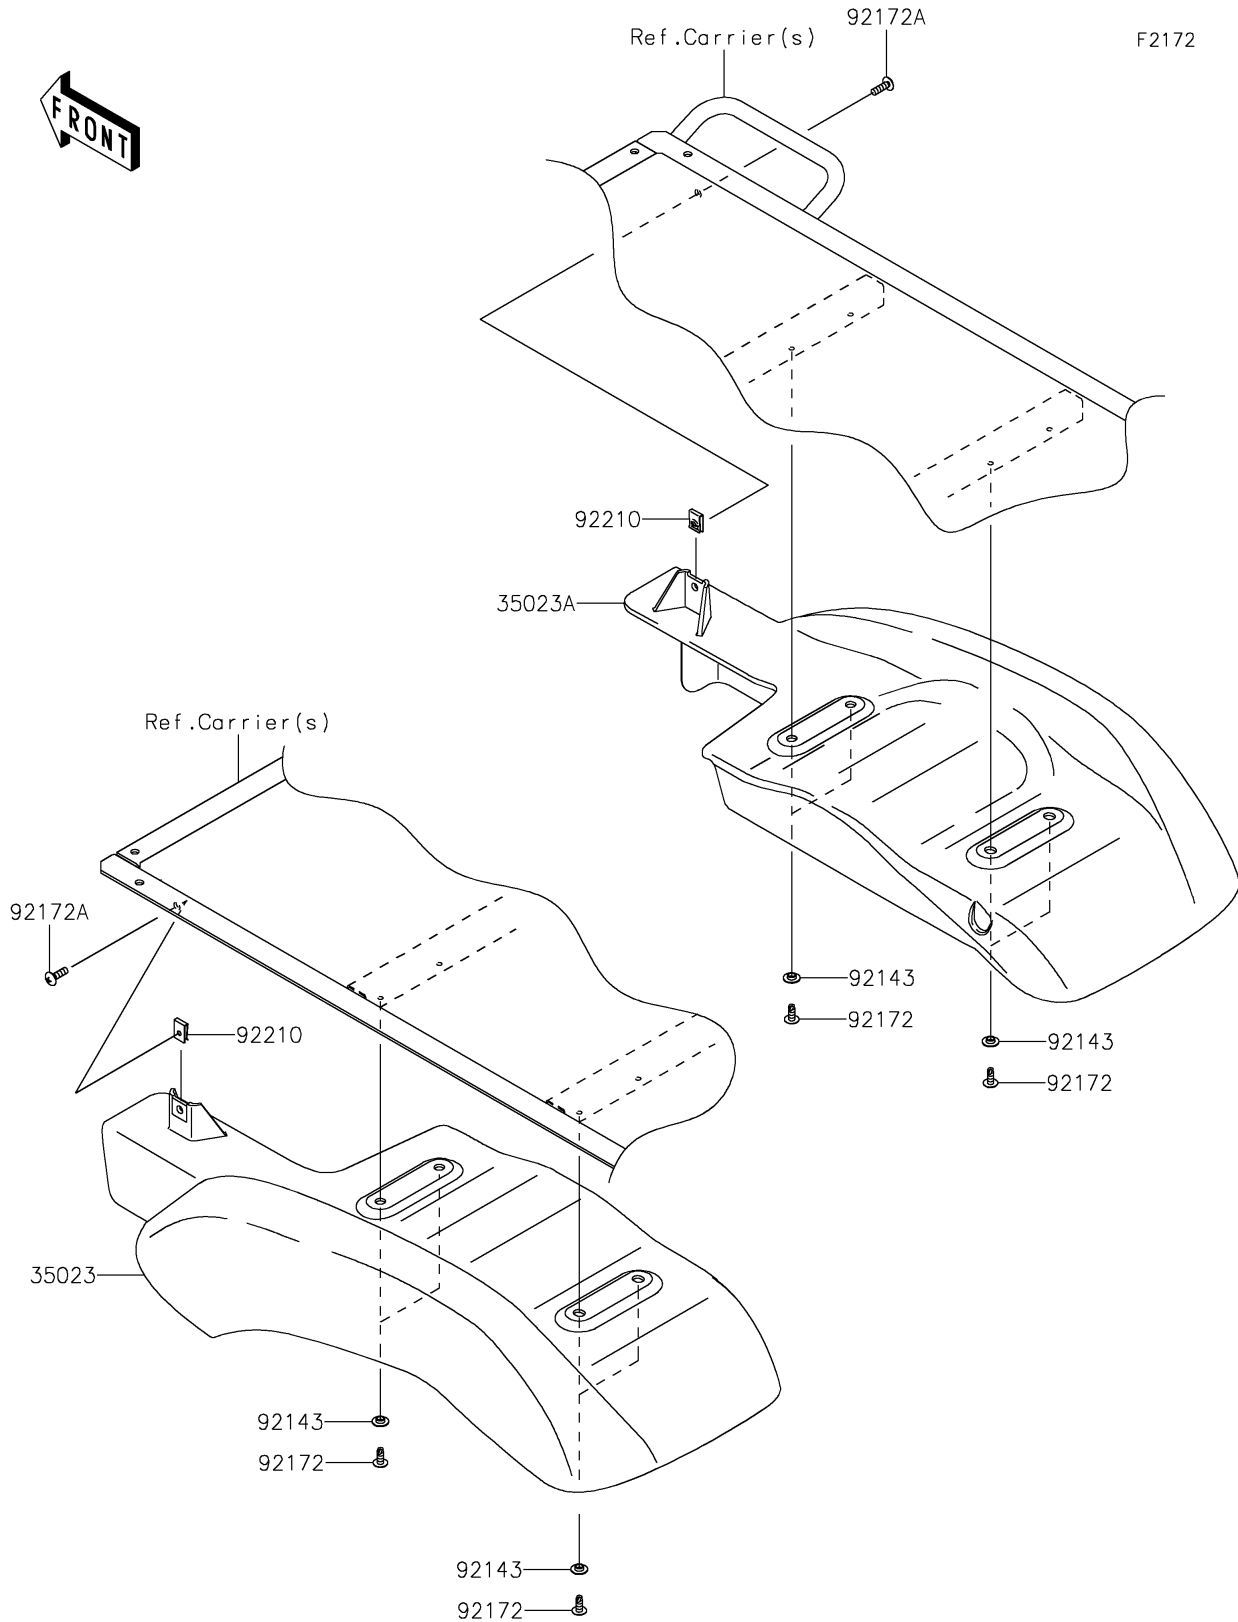

2021 MULE SX™ 4x4 FI PARTS DIAGRAM

Rear Fender(s)

2021 MULE SX™ 4x4 FI PARTS LIST

Rear Fender(s)

ITEM NAME	PART NUMBER	QUANTITY
FENDER-REAR,LH,F.BLACK (Ref # 35023)	35023-0045-6Z	1
FENDER-REAR,RH,F.BLACK (Ref # 35023A)	35023-0046-6Z	1
COLLAR (Ref # 92143)	92143-1087	8
SCREW,TAPPING,6X16 (Ref # 92172)	92172-0739	8
SCREW,TAPPING,6X20 (Ref # 92172A)	92172-0883	2
NUT,LEAF SPRING,6MM (Ref # 92210)	92210-0624	2