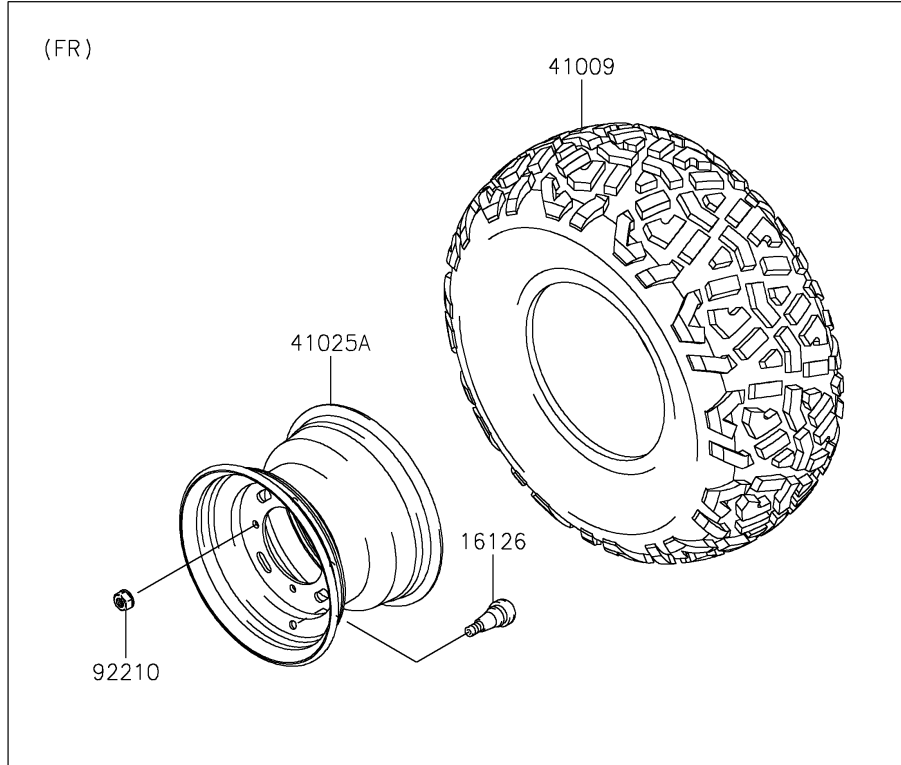

# 2021 MULE SX™ 4x4 FI PARTS DIAGRAM

Wheels/Tires

F2210

## 2021 MULE SX™ 4x4 FI PARTS LIST

### Wheels/Tires

ITEM NAME	PART NUMBER	QUANTITY
VALVE (Ref # 16126)	16126-4001	4
TIRE,FR,24X9.00-10 4PR,K968M (Ref # 41009)	41009-0765	2
TIRE,RR,24X11.00-10 4PR,K968 (Ref # 41009A)	41009-0766	2
RIM,RR,10X8.5,F.S.BLACK (Ref # 41025)	41025-0039-397	2
RIM,FR,10X7.0 AT,F.S.BLACK (Ref # 41025A)	41025-0040-397	2
NUT,LOCK,10MM (Ref # 92210)	92210-1204	16