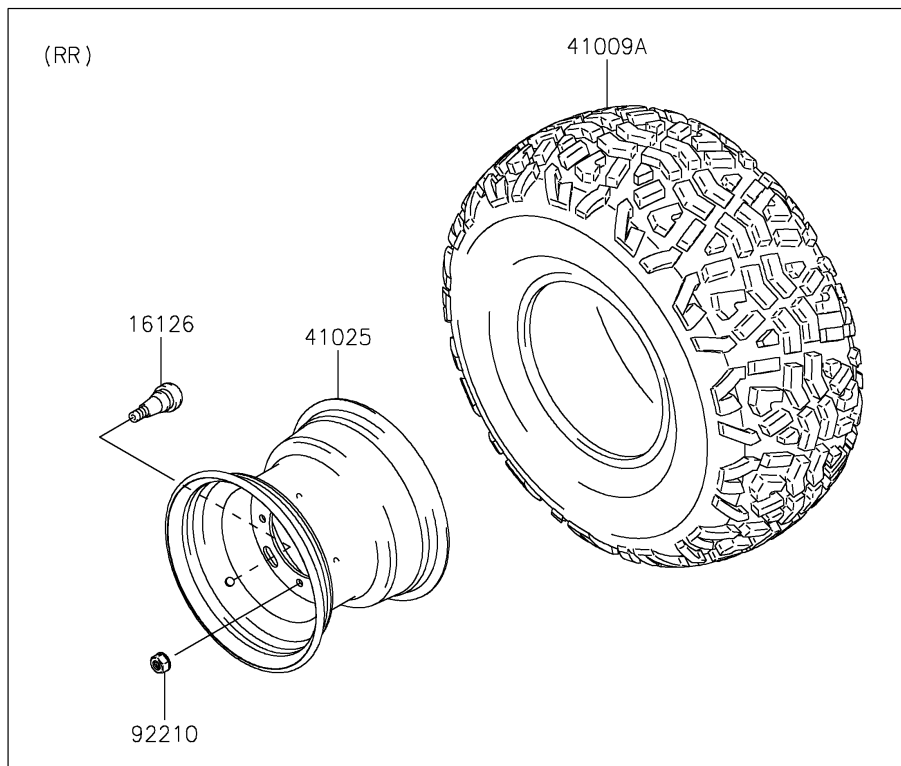

2021 MULE SX™ 4x4 FI PARTS DIAGRAM

Wheels/Tires

F2210

2021 MULE SX™ 4x4 FI PARTS LIST

Wheels/Tires

ITEM NAME	PART NUMBER	QUANTITY
VALVE (Ref # 16126)	16126-4001	4
TIRE,FR,24X9.00-10 4PR,K968M (Ref # 41009)	41009-0765	2
TIRE,RR,24X11.00-10 4PR,K968 (Ref # 41009A)	41009-0766	2
RIM,RR,10X8.5,F.S.BLACK (Ref # 41025)	41025-0039-397	2
RIM,FR,10X7.0 AT,F.S.BLACK (Ref # 41025A)	41025-0040-397	2
NUT,LOCK,10MM (Ref # 92210)	92210-1204	16