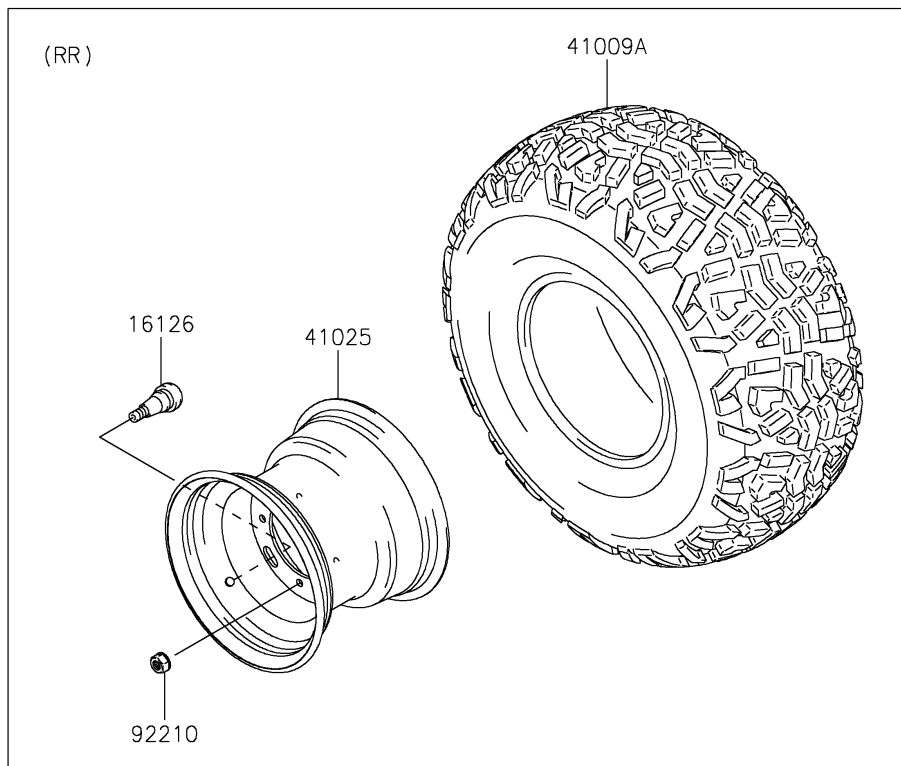

# 2021 MULE SX™ 4x4 FI PARTS DIAGRAM

Wheels/Tires

F2210

## 2021 MULE SX™ 4x4 FI PARTS LIST

### Wheels/Tires

ITEM NAME	PART NUMBER	QUANTITY
VALVE (Ref # 16126)	16126-4001	4
TIRE,FR,24X9.00-10 4PR,K968M (Ref # 41009)	41009-0765	2
TIRE,RR,24X11.00-10 4PR,K968 (Ref # 41009A)	41009-0766	2
RIM,RR,10X8.5,F.S.BLACK (Ref # 41025)	41025-0039-397	2
RIM,FR,10X7.0 AT,F.S.BLACK (Ref # 41025A)	41025-0040-397	2
NUT,LOCK,10MM (Ref # 92210)	92210-1204	16