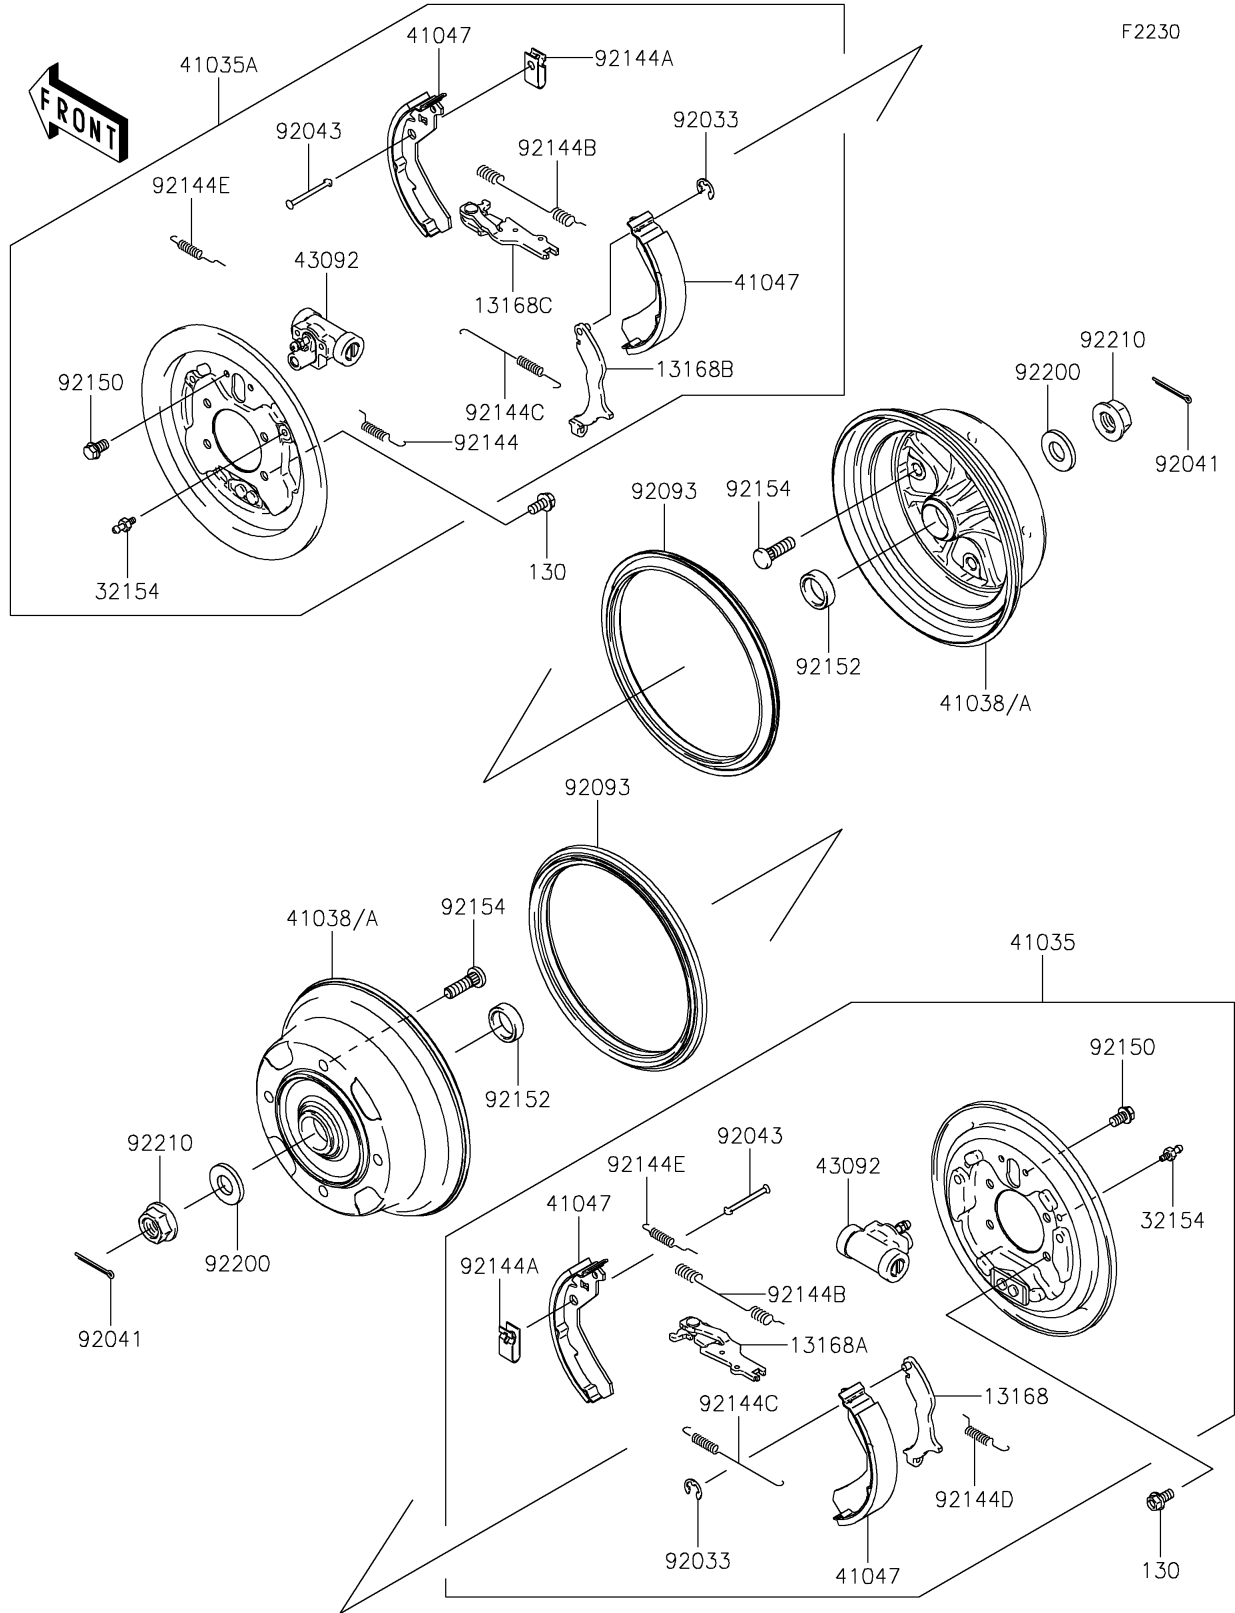

2021 MULE SX™ 4x4 FI PARTS DIAGRAM

Front Hubs/Brakes

2021 MULE SX™ 4x4 FI PARTS LIST

Front Hubs/Brakes

ITEM NAME	PART NUMBER	QUANTITY
LEVER,BRAKE,LH (Ref # 13168)	13168-0065	1
LEVER,BRAKE,LH (Ref # 13168A)	13168-0066	1
LEVER,BRAKE,RH (Ref # 13168B)	13168-0067	1
LEVER,BRAKE,RH (Ref # 13168C)	13168-0068	1
PIPE (Ref # 32154)	32154-0335	2
PANEL-ASSY-BRAKE,FR,LH (Ref # 41035)	41035-0741	1
PANEL-ASSY-BRAKE,FR,RH (Ref # 41035A)	41035-0742	1
DRUM,FRONT BRAKE (Ref # 41038)	41038-0013	2
SHOE-ASSY-BRAKE (Ref # 41047)	41047-0001	4
CYLINDER,BRAKE (Ref # 43092)	43092-0004	2
RING-SNAP (Ref # 92033)	92033-1279	2
COTTER,4.0X35 (Ref # 92041)	92041-1053	2
PIN,SHOE HOLD (Ref # 92043)	92043-1460	4
SEAL,BS184.8X13.5-1 (Ref # 92093)	92093-0031	2
SPRING,RH (Ref # 92144)	92144-1608	1
SPRING,SHOE HOLD (Ref # 92144A)	92144-1609	4
SPRING,RETURN,UPP (Ref # 92144B)	92144-1612	2
SPRING,RETURN,LWR (Ref # 92144C)	92144-1613	2
SPRING,LH (Ref # 92144D)	92144-1614	1
SPRING (Ref # 92144E)	92144-1615	2
BOLT,FLANGED,6X10 (Ref # 92150)	92150-1664	4
COLLAR,25X34X10 (Ref # 92152)	92152-0164	2
BOLT,10X34.6 (Ref # 92154)	92154-1482	8
WASHER,18.5X38X4.5 (Ref # 92200)	92200-1794	2
NUT,FLANGED,18MM (Ref # 92210)	92210-0132	2
BOLT-FLANGED,8X16 (Ref # 130)	130CA0816	8