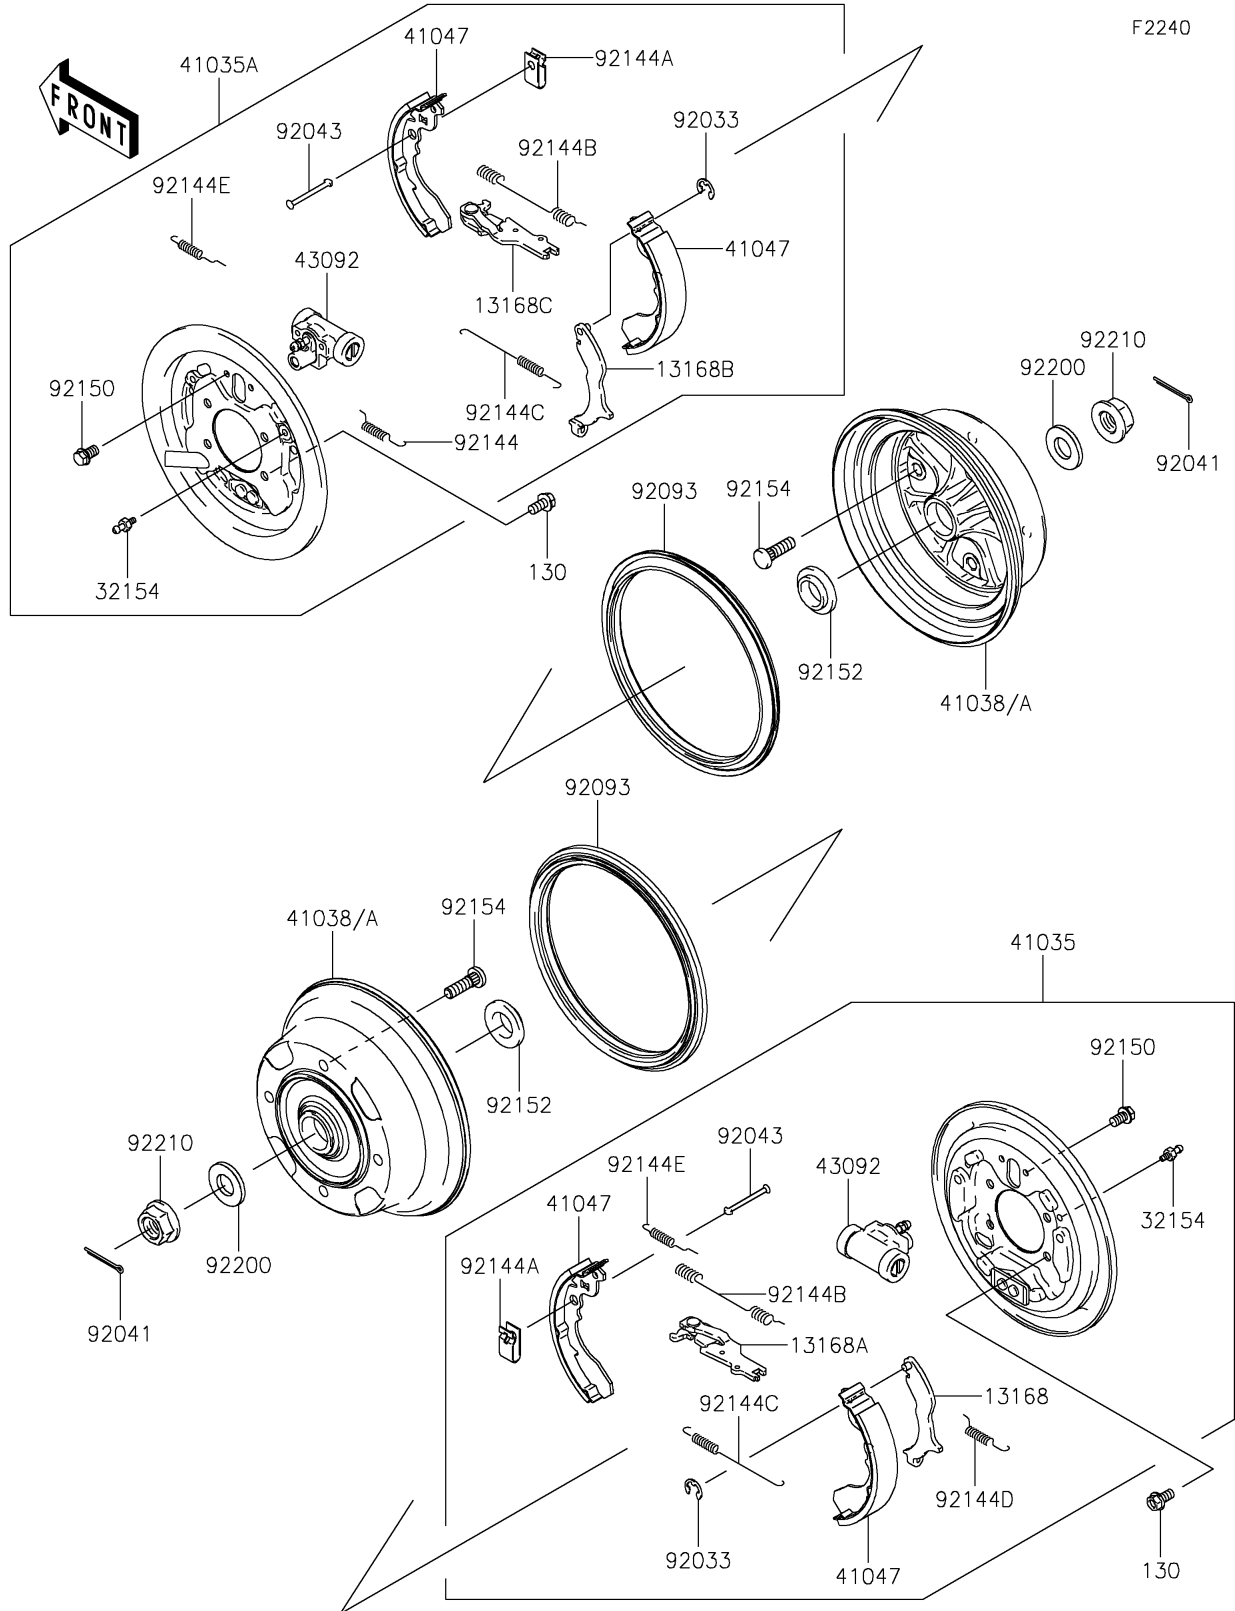

2021 MULE SX™ 4x4 FI PARTS DIAGRAM

Rear Hubs/Brakes

2021 MULE SX™ 4x4 FI PARTS LIST

Rear Hubs/Brakes

ITEM NAME	PART NUMBER	QUANTITY
LEVER,BRAKE,LH (Ref # 13168)	13168-0065	1
LEVER,BRAKE,LH (Ref # 13168A)	13168-0066	1
LEVER,BRAKE,RH (Ref # 13168B)	13168-0067	1
LEVER,BRAKE,RH (Ref # 13168C)	13168-0068	1
PIPE (Ref # 32154)	32154-0335	2
PANEL-ASSY-BRAKE,RR,LH (Ref # 41035)	41035-0743	1
PANEL-ASSY-BRAKE,RR,RH (Ref # 41035A)	41035-0744	1
DRUM,REAR BRAKE (Ref # 41038)	41038-0018	2
SHOE-ASSY-BRAKE,RR (Ref # 41047)	41047-7501	4
CYLINDER,BRAKE (Ref # 43092)	43092-0004	2
RING-SNAP (Ref # 92033)	92033-1279	2
COTTER,4.0X35 (Ref # 92041)	92041-1053	2
PIN,SHOE HOLD (Ref # 92043)	92043-1460	4
SEAL,BS184.8X13.5-1 (Ref # 92093)	92093-0031	2
SPRING,RH (Ref # 92144)	92144-1608	1
SPRING,SHOE HOLD (Ref # 92144A)	92144-1609	4
SPRING,RETURN,UPP (Ref # 92144B)	92144-1612	2
SPRING,RETURN,LWR (Ref # 92144C)	92144-1613	2
SPRING,LH (Ref # 92144D)	92144-1614	1
SPRING (Ref # 92144E)	92144-1615	2
BOLT,FLANGED,6X10 (Ref # 92150)	92150-1664	4
COLLAR (Ref # 92152)	92152-0284	2
BOLT,10X34.6 (Ref # 92154)	92154-1482	8
WASHER,20.5X41.0X4.5 (Ref # 92200)	92200-1795	2
NUT,FLANGED,20MM (Ref # 92210)	92210-2093	2
BOLT-FLANGED,8X16 (Ref # 130)	130CA0816	8