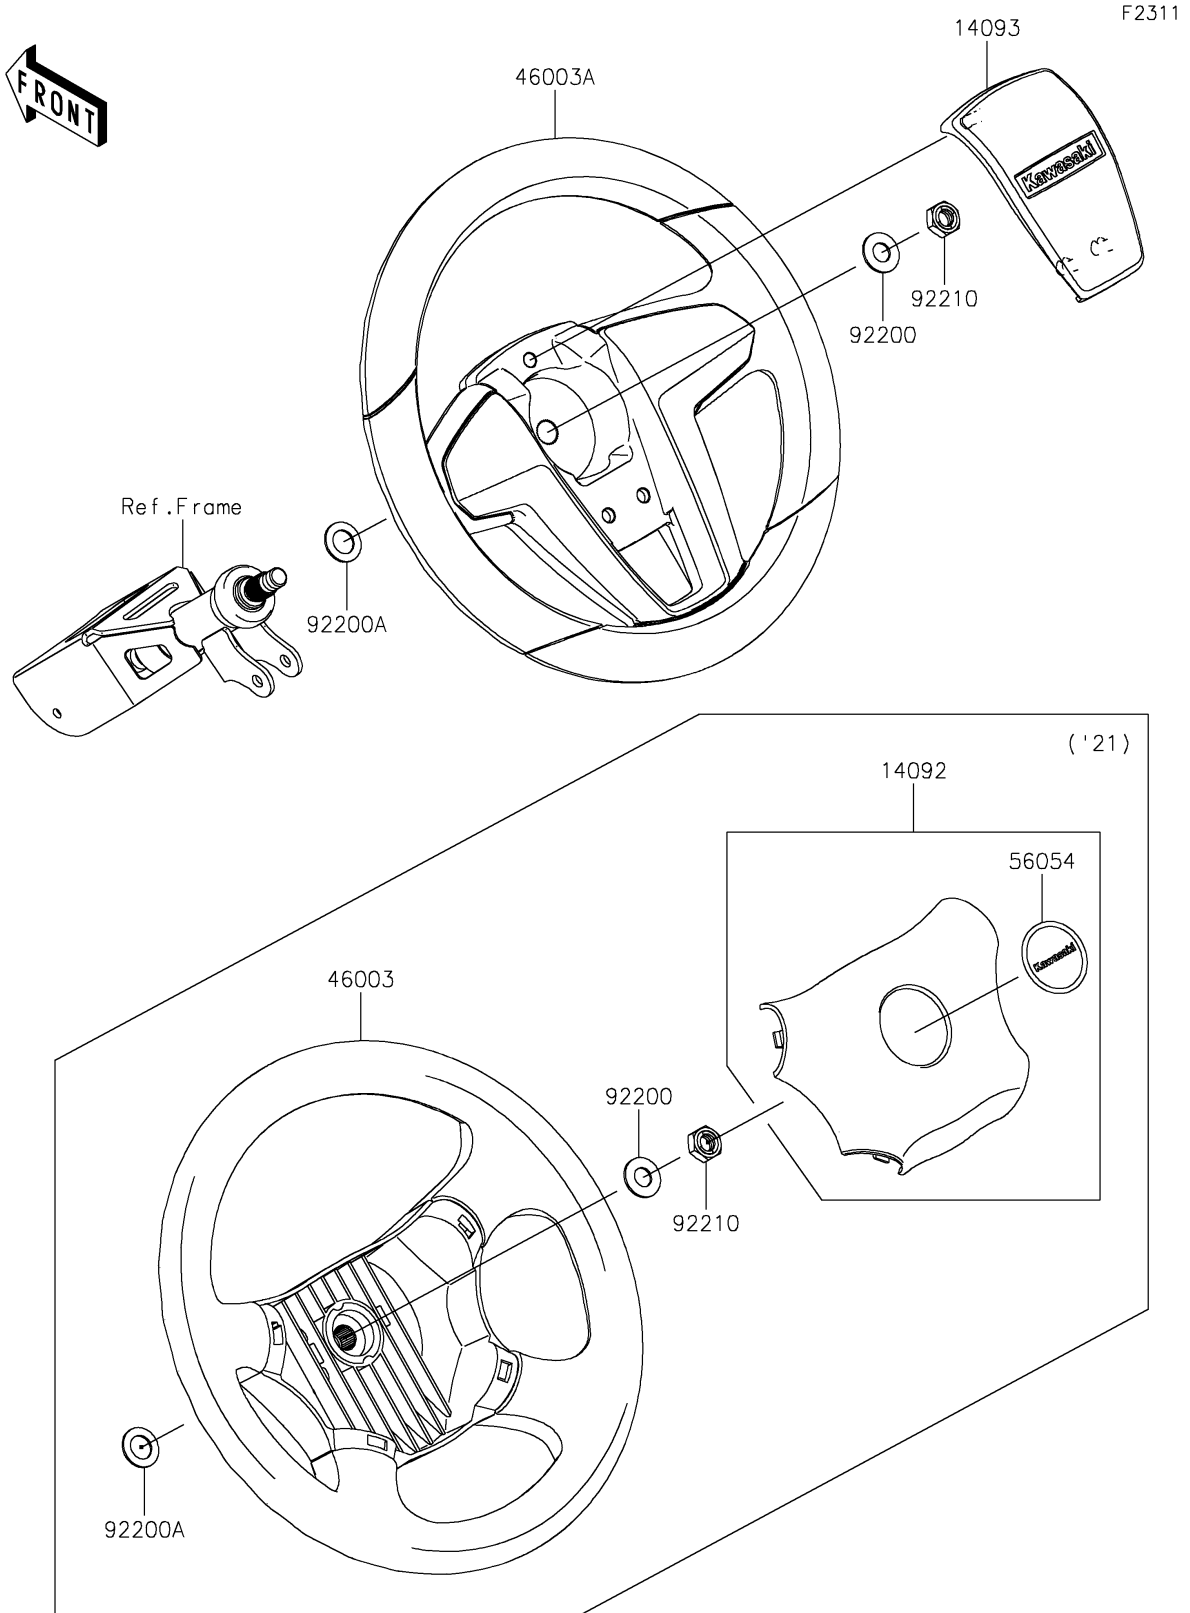

2021 MULE SX™ 4x4 FI PARTS DIAGRAM

Steering Wheel

2021 MULE SX™ 4x4 FI PARTS LIST

Steering Wheel

ITEM NAME	PART NUMBER	QUANTITY
COVER,HORN SWITCH (Ref # 14092)	14092-1029	1
HANDLE (Ref # 46003)	46003-0595	1
MARK,CENTER LOGO,KAWASAKI (Ref # 56054)	56054-1188	1
WASHER,12.1X25X1.6 (Ref # 92200)	92200-0455	1
WASHER,15X25X1.6 (Ref # 92200A)	92200-0460	1
NUT,LOCK,12MM (Ref # 92210)	92210-1249	1