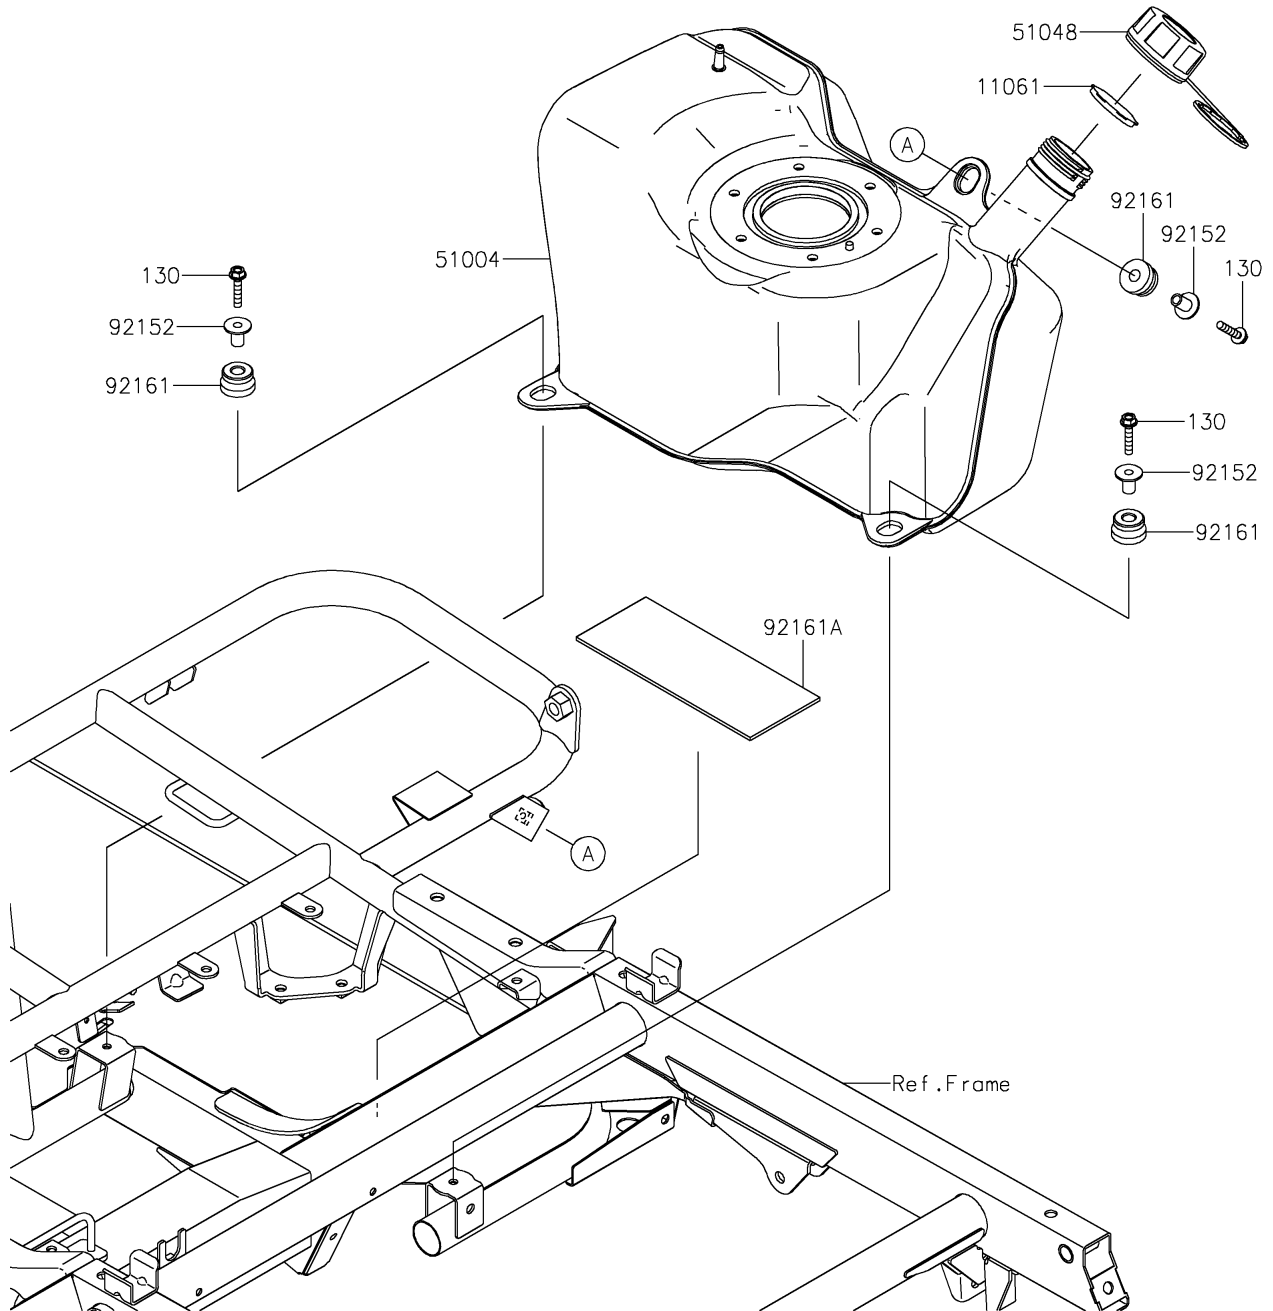

# 2021 MULE SX™ 4x4 FI PARTS DIAGRAM

Fuel Tank

F2410

## 2021 MULE SX™ 4x4 FI PARTS LIST

### Fuel Tank

ITEM NAME	PART NUMBER	QUANTITY
GASKET,FUEL TANK CAP (Ref # 11061)	11061-0395	1
TANK-FUEL (Ref # 51004)	51004-0030	1
CAP-ASSY-TANK,FUEL (Ref # 51048)	51048-0026	1
COLLAR,6.8X10X18.1 (Ref # 92152)	92152-1867	3
DAMPER,10X28X17 (Ref # 92161)	92161-1614	3
DAMPER,80X200X3.175 (Ref # 92161A)	92161-1645	1
BOLT-FLANGED,6X30 (Ref # 130)	130BA0630	3