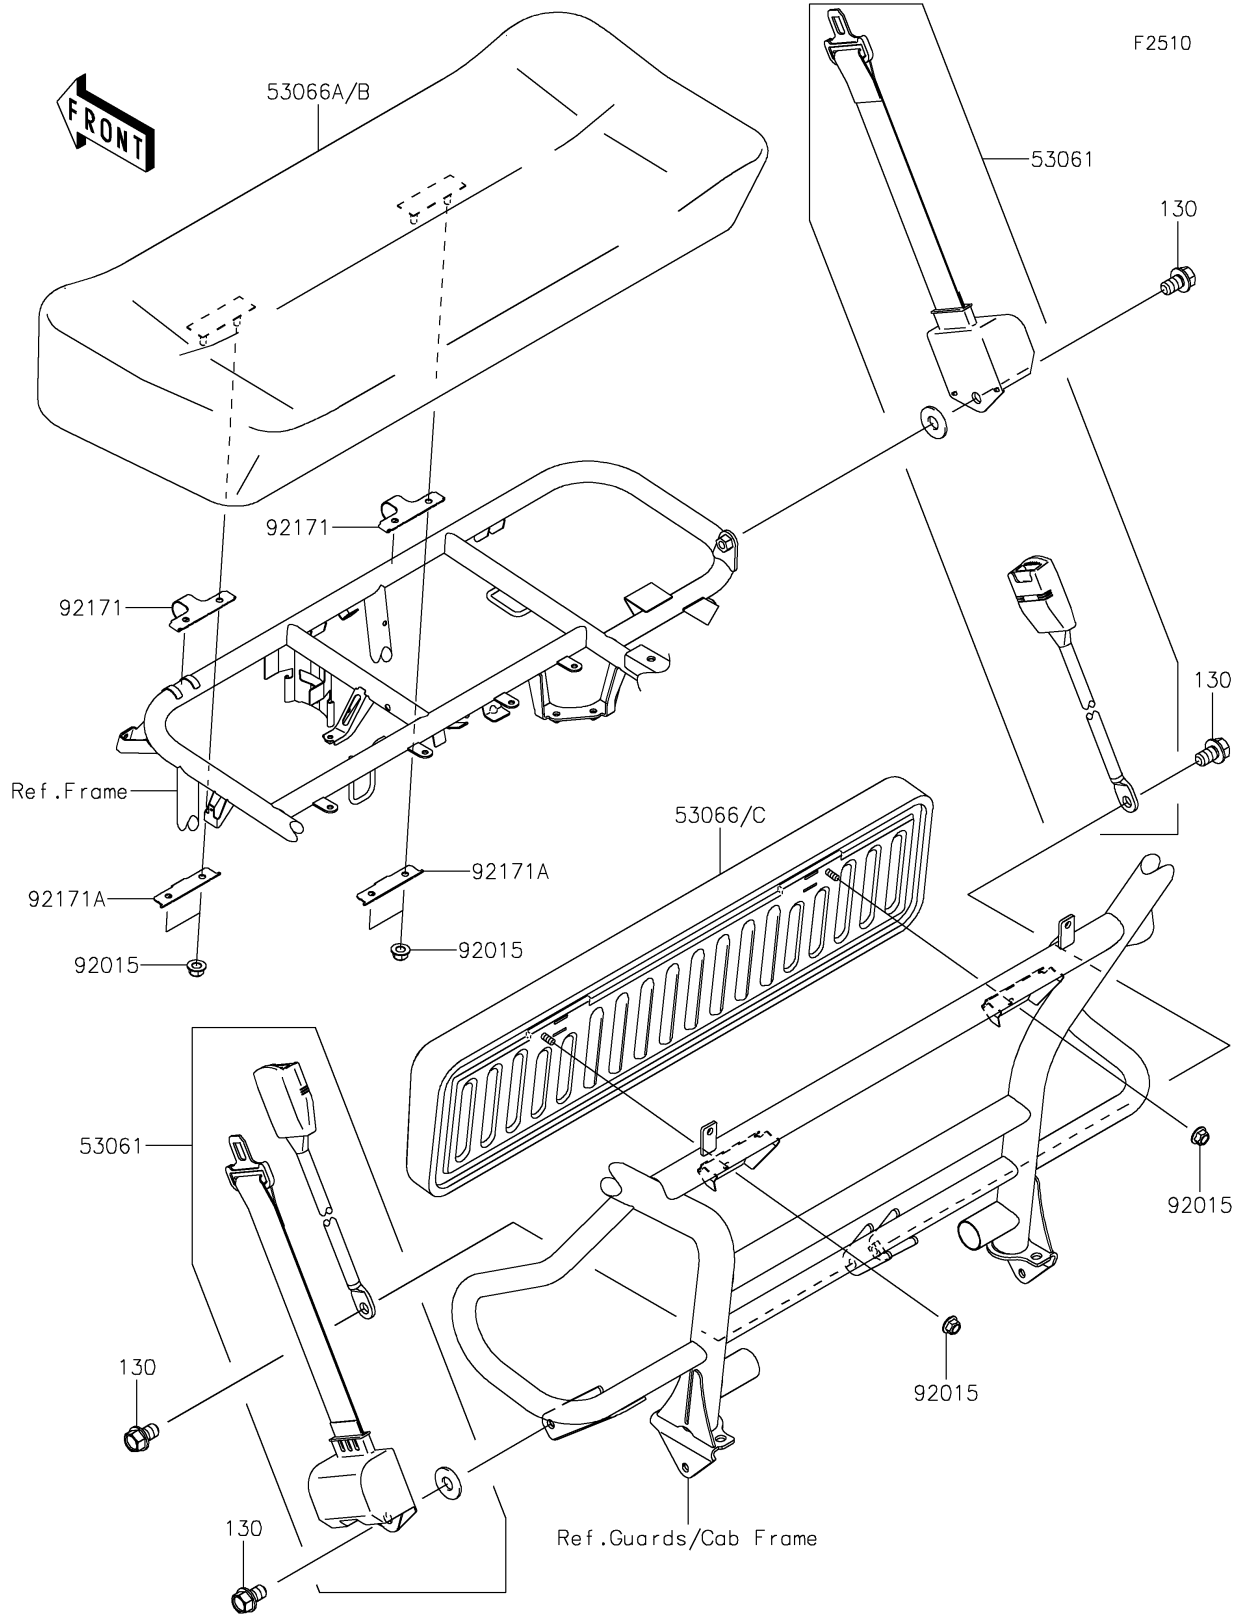

# 2021 MULE SX™ 4x4 FI PARTS DIAGRAM

Seat

## 2021 MULE SX™ 4x4 FI PARTS LIST

### Seat

ITEM NAME	PART NUMBER	QUANTITY
BELT-SEAT (Ref # 53061)	53061-0050	2
SEAT-ASSY,BACK,BLACK (Ref # 53066)	53066-0738-MA	1
SEAT-ASSY,CUSHION,BLACK (Ref # 53066A)	53066-0749-MA	1
NUT,FLANGED,LOCK,8MM (Ref # 92015)	92015-1668	6
CLAMP (Ref # 92171)	92171-0441	2
CLAMP (Ref # 92171A)	92171-0442	2
BOLT-FLANGED,12X20 (Ref # 130)	130BA1220	4