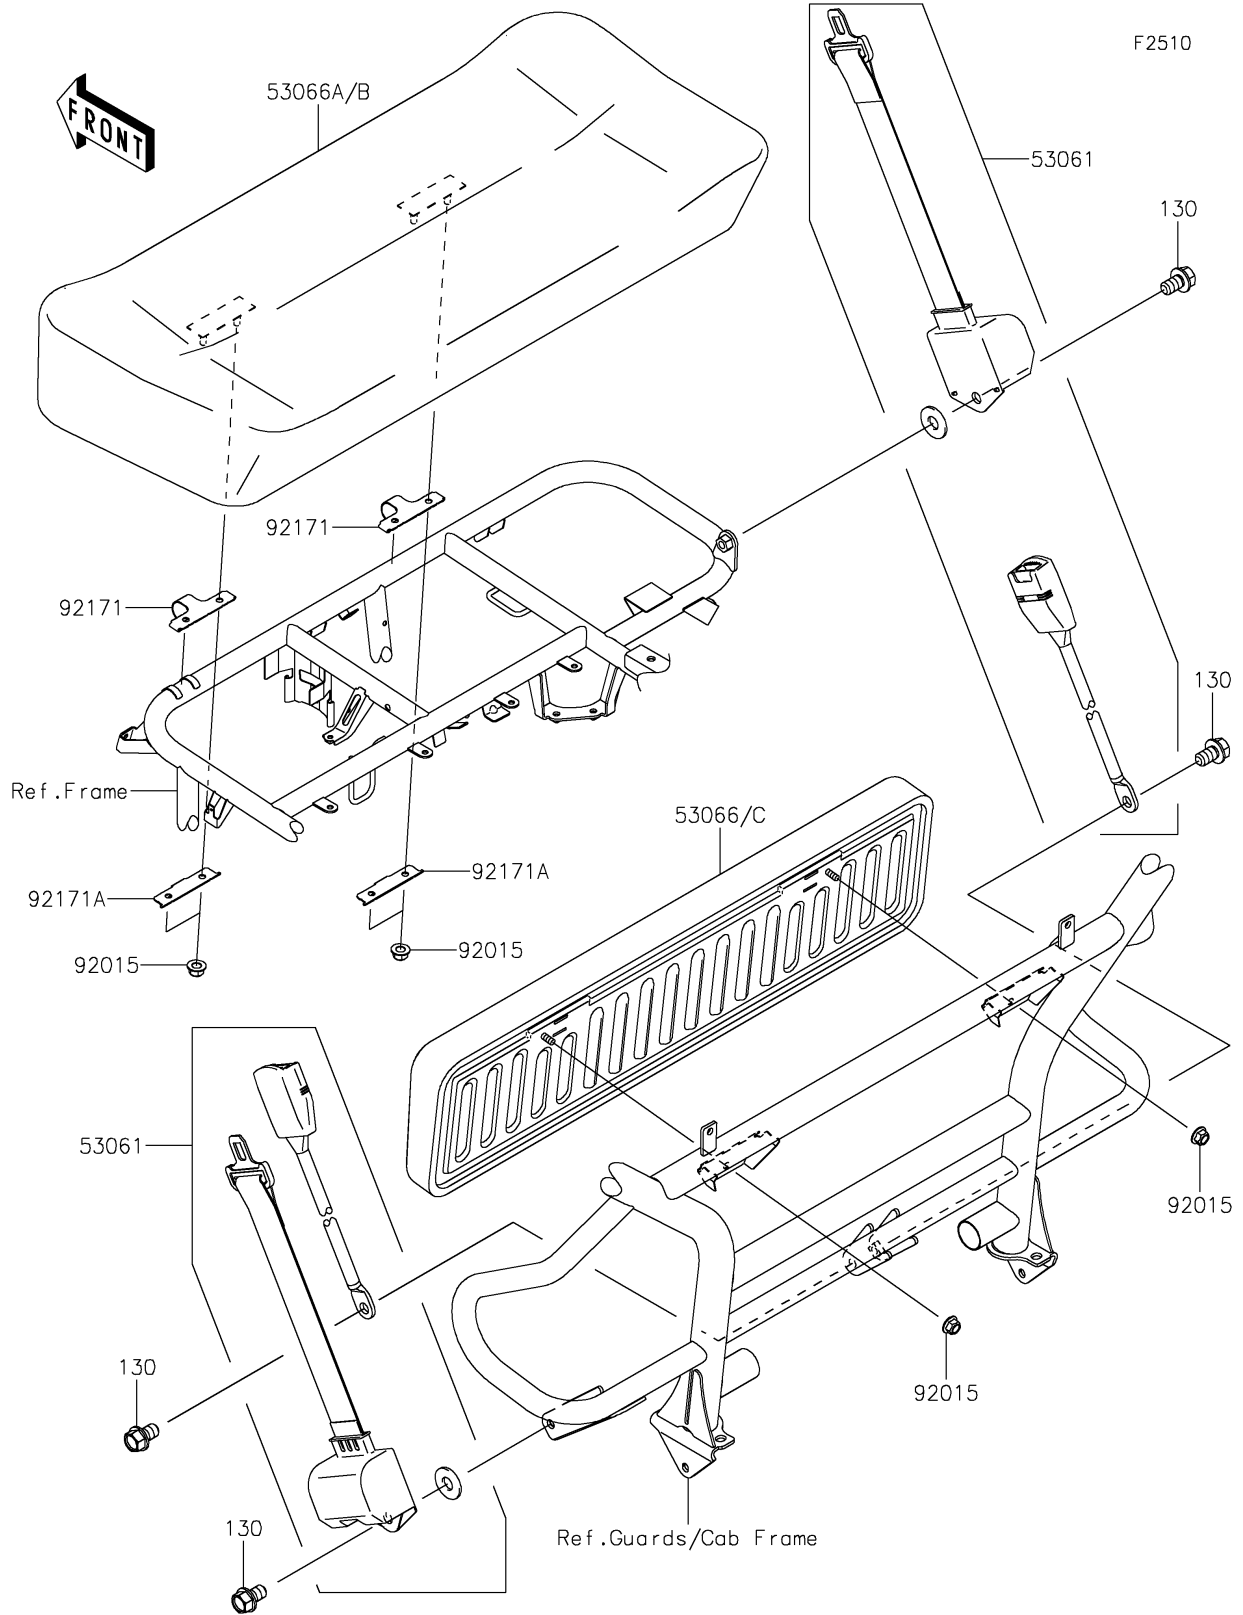

2023 MULE SX™ 4x4 FI PARTS DIAGRAM

Seat

2023 MULE SX™ 4x4 FI PARTS LIST

Seat

ITEM NAME	PART NUMBER	QUANTITY
BELT-SEAT (Ref # 53061)	53061-0050	2
SEAT-ASSY,BACK,BLACK (Ref # 53066)	53066-0738-MA	1
SEAT-ASSY,CUSHION,BLACK (Ref # 53066A)	53066-0749-MA	1
SEAT-ASSY,CUSHION,BLACK (Ref # 53066B)	53066-0848-MA	1
SEAT-ASSY,BACK,BLACK (Ref # 53066C)	53066-0849-MA	1
NUT,FLANGED,LOCK,8MM (Ref # 92015)	92015-1668	6
CLAMP (Ref # 92171)	92171-0441	2
CLAMP (Ref # 92171A)	92171-0442	2
BOLT-FLANGED,12X20 (Ref # 130)	130BA1220	4