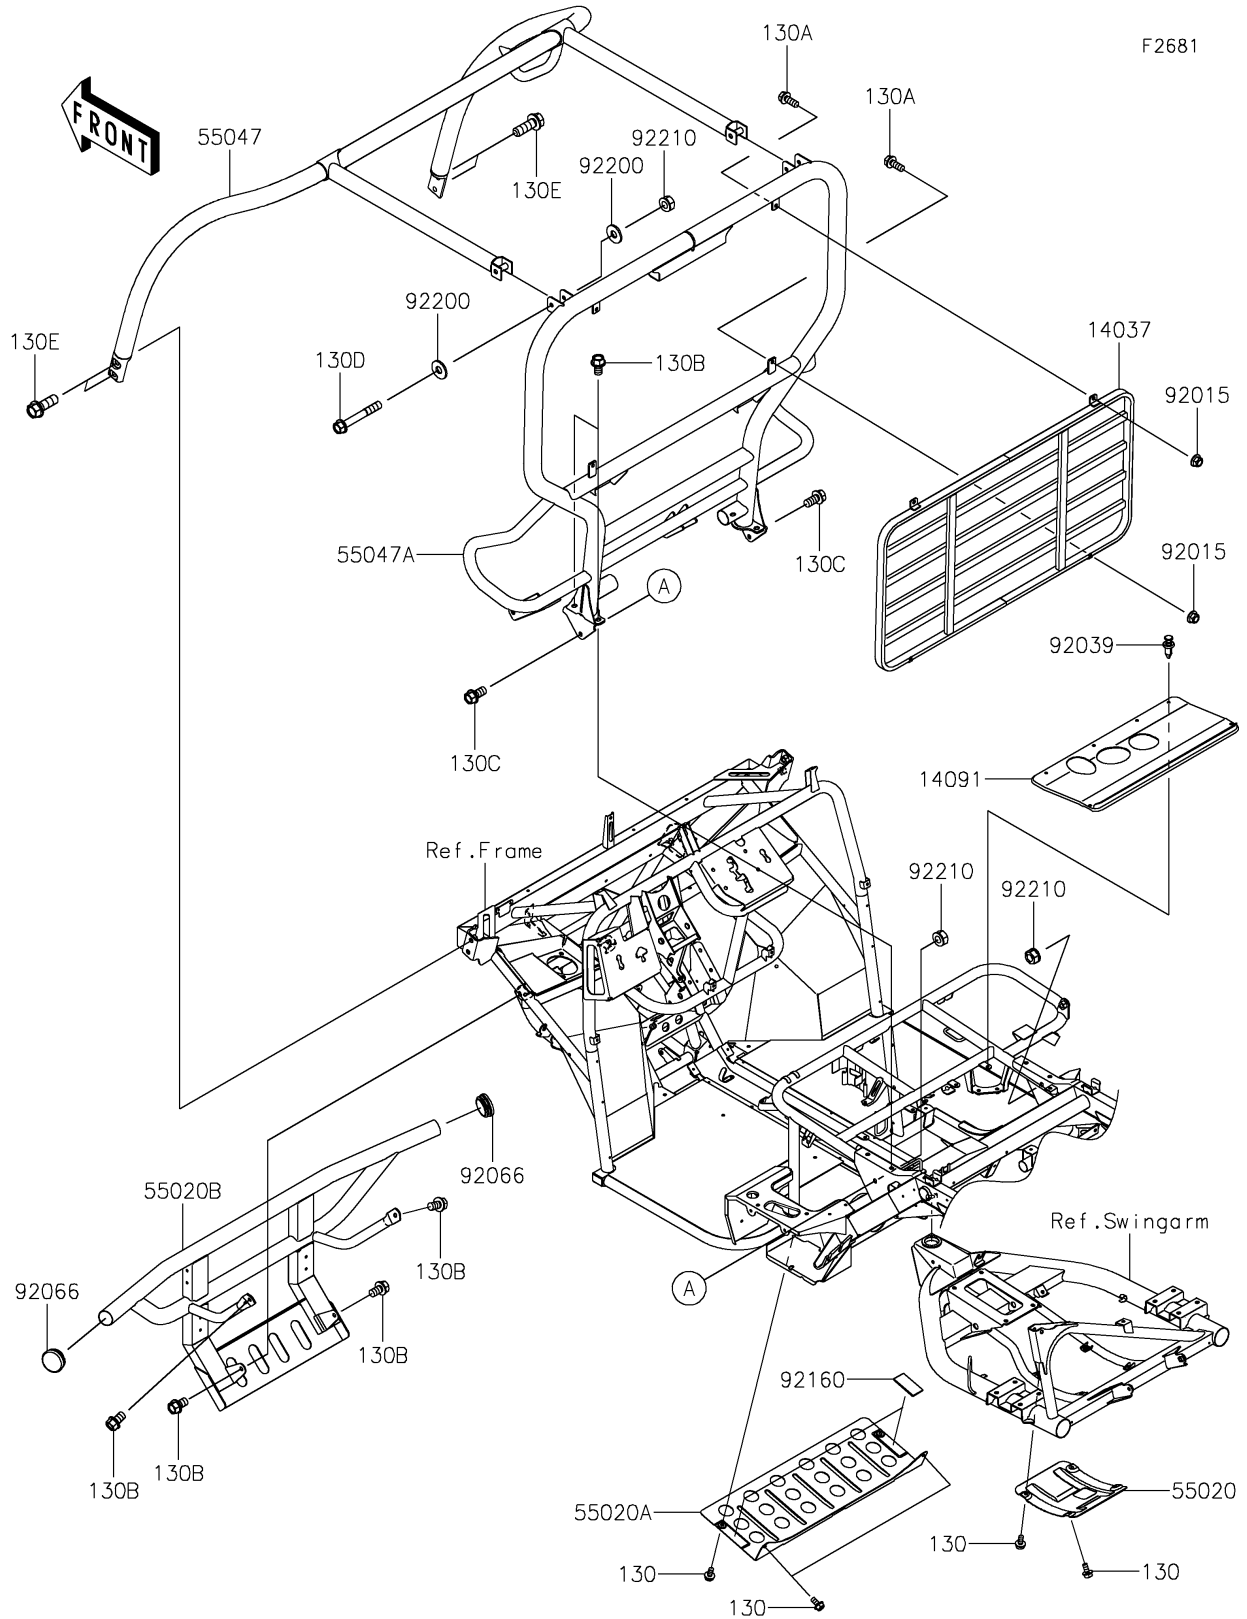

2021 MULE SX™ 4x4 FI PARTS DIAGRAM

Guards/Cab Frame

2021 MULE SX™ 4x4 FI PARTS LIST

Guards/Cab Frame

ITEM NAME	PART NUMBER	QUANTITY
SCREEN,T.BLACK (Ref # 14037)	14037-0774-388	1
COVER (Ref # 14091)	14091-0355	1
GUARD,DIFF (Ref # 55020)	55020-0141	1
GUARD (Ref # 55020A)	55020-0883	1
GUARD,FR,T.BLACK (Ref # 55020B)	55020-1933-388	1
BAR-COMP,FR,T.BLACK (Ref # 55047)	55047-0376-388	1
BAR-COMP,RR,T.BLACK (Ref # 55047A)	55047-0377-388	1
NUT,FLANGED,LOCK,8MM (Ref # 92015)	92015-1668	4
RIVET (Ref # 92039)	92039-0776	6
PLUG,42MM (Ref # 92066)	92066-0830	2
DAMPER (Ref # 92160)	92160-1102	2
WASHER,11X26X2.6 (Ref # 92200)	92200-0352	4
NUT,LOCK,10MM (Ref # 92210)	92210-1204	4
BOLT-FLANGED,6X12 (Ref # 130)	130BA0612	8
BOLT-FLANGED,8X20 (Ref # 130A)	130BA0820	4
BOLT-FLANGED,10X16 (Ref # 130B)	130BA1016	8
BOLT-FLANGED,10X20 (Ref # 130C)	130BA1020	2
BOLT-FLANGED,10X70 (Ref # 130D)	130BA1070	2
BOLT-FLANGED,12X35 (Ref # 130E)	130BA1235	4