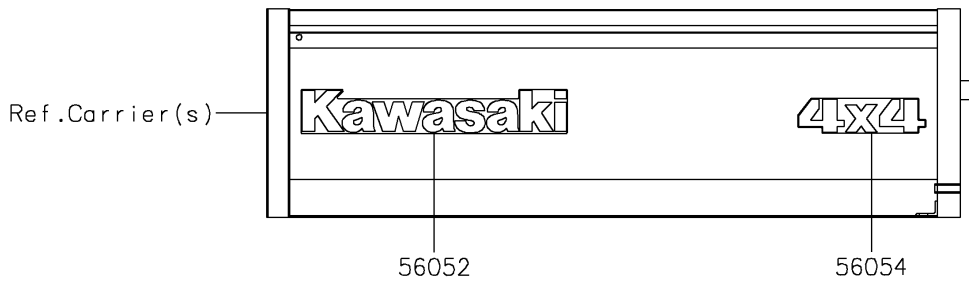

# 2021 MULE SX™ 4x4 FI PARTS DIAGRAM

Decals

F2861

### Decals

ITEM NAME	PART NUMBER	QUANTITY
MARK,KAWASAKI (Ref # 56052)	56052-1809	3
MARK,SIDE PLATE,4X4 (Ref # 56054)	56054-1809	2
MARK,FR FENDER,MULE SX (Ref # 56054A)	56054-2063	2
MARK,FR FENDER,FUEL INJECTION (Ref # 56054B)	56054-2459	2