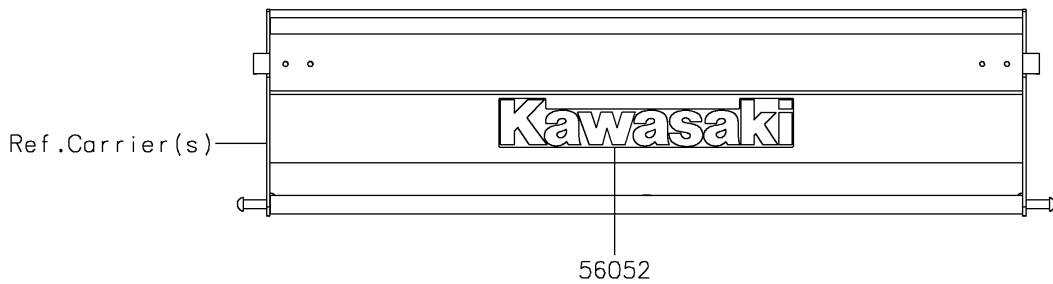

2021 MULE SX™ 4x4 FI PARTS DIAGRAM

Decals

F2861

2021 MULE SX™ 4x4 FI PARTS LIST

Decals

ITEM NAME	PART NUMBER	QUANTITY
MARK,KAWASAKI (Ref # 56052)	56052-1809	3
MARK,SIDE PLATE,4X4 (Ref # 56054)	56054-1809	2
MARK,FR FENDER,MULE SX (Ref # 56054A)	56054-2063	2
MARK,FR FENDER,FUEL INJECTION (Ref # 56054B)	56054-2459	2