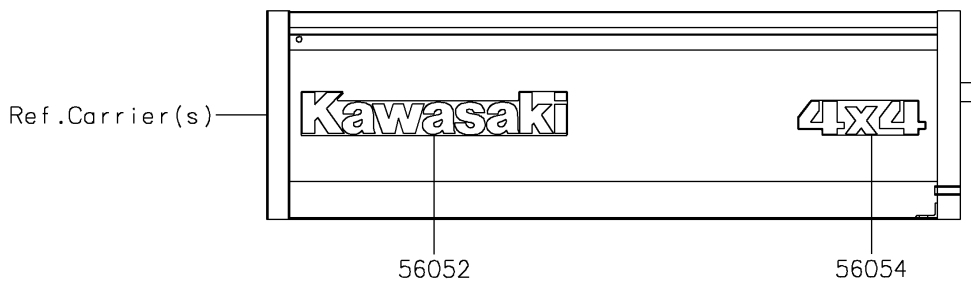

2021 MULE SX™ 4x4 FI PARTS DIAGRAM

Decals

F2861

2021 MULE SX™ 4x4 FI PARTS LIST

Decals

ITEM NAME	PART NUMBER	QUANTITY
MARK,KAWASAKI (Ref # 56052)	56052-1809	3
MARK,SIDE PLATE,4X4 (Ref # 56054)	56054-1809	2
MARK,FR FENDER,MULE SX (Ref # 56054A)	56054-2063	2
MARK,FR FENDER,FUEL INJECTION (Ref # 56054B)	56054-2459	2