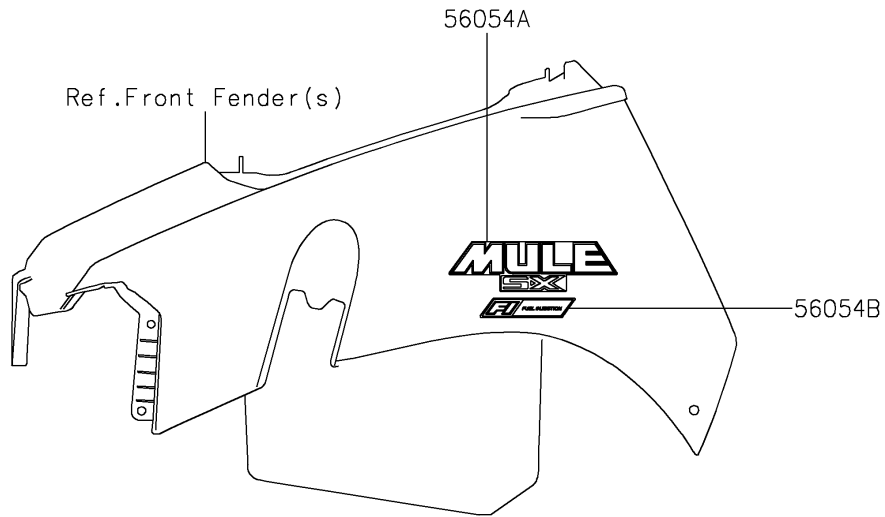

# 2021 MULE SX™ 4x4 FI PARTS DIAGRAM

Decals

F2861

### Decals

ITEM NAME	PART NUMBER	QUANTITY
MARK,KAWASAKI (Ref # 56052)	56052-1809	3
MARK,SIDE PLATE,4X4 (Ref # 56054)	56054-1809	2
MARK,FR FENDER,MULE SX (Ref # 56054A)	56054-2063	2
MARK,FR FENDER,FUEL INJECTION (Ref # 56054B)	56054-2459	2