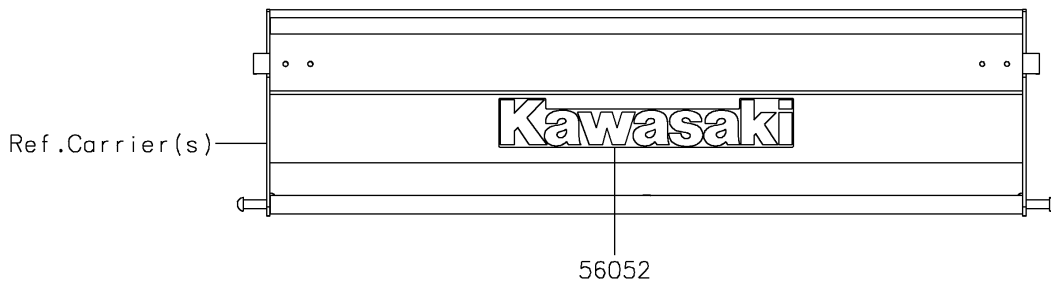

# 2021 MULE SX™ 4x4 FI PARTS DIAGRAM

Decals

F2861

### Decals

ITEM NAME	PART NUMBER	QUANTITY
MARK,KAWASAKI (Ref # 56052)	56052-1809	3
MARK,SIDE PLATE,4X4 (Ref # 56054)	56054-1809	2
MARK,FR FENDER,MULE SX (Ref # 56054A)	56054-2063	2
MARK,FR FENDER,FUEL INJECTION (Ref # 56054B)	56054-2459	2